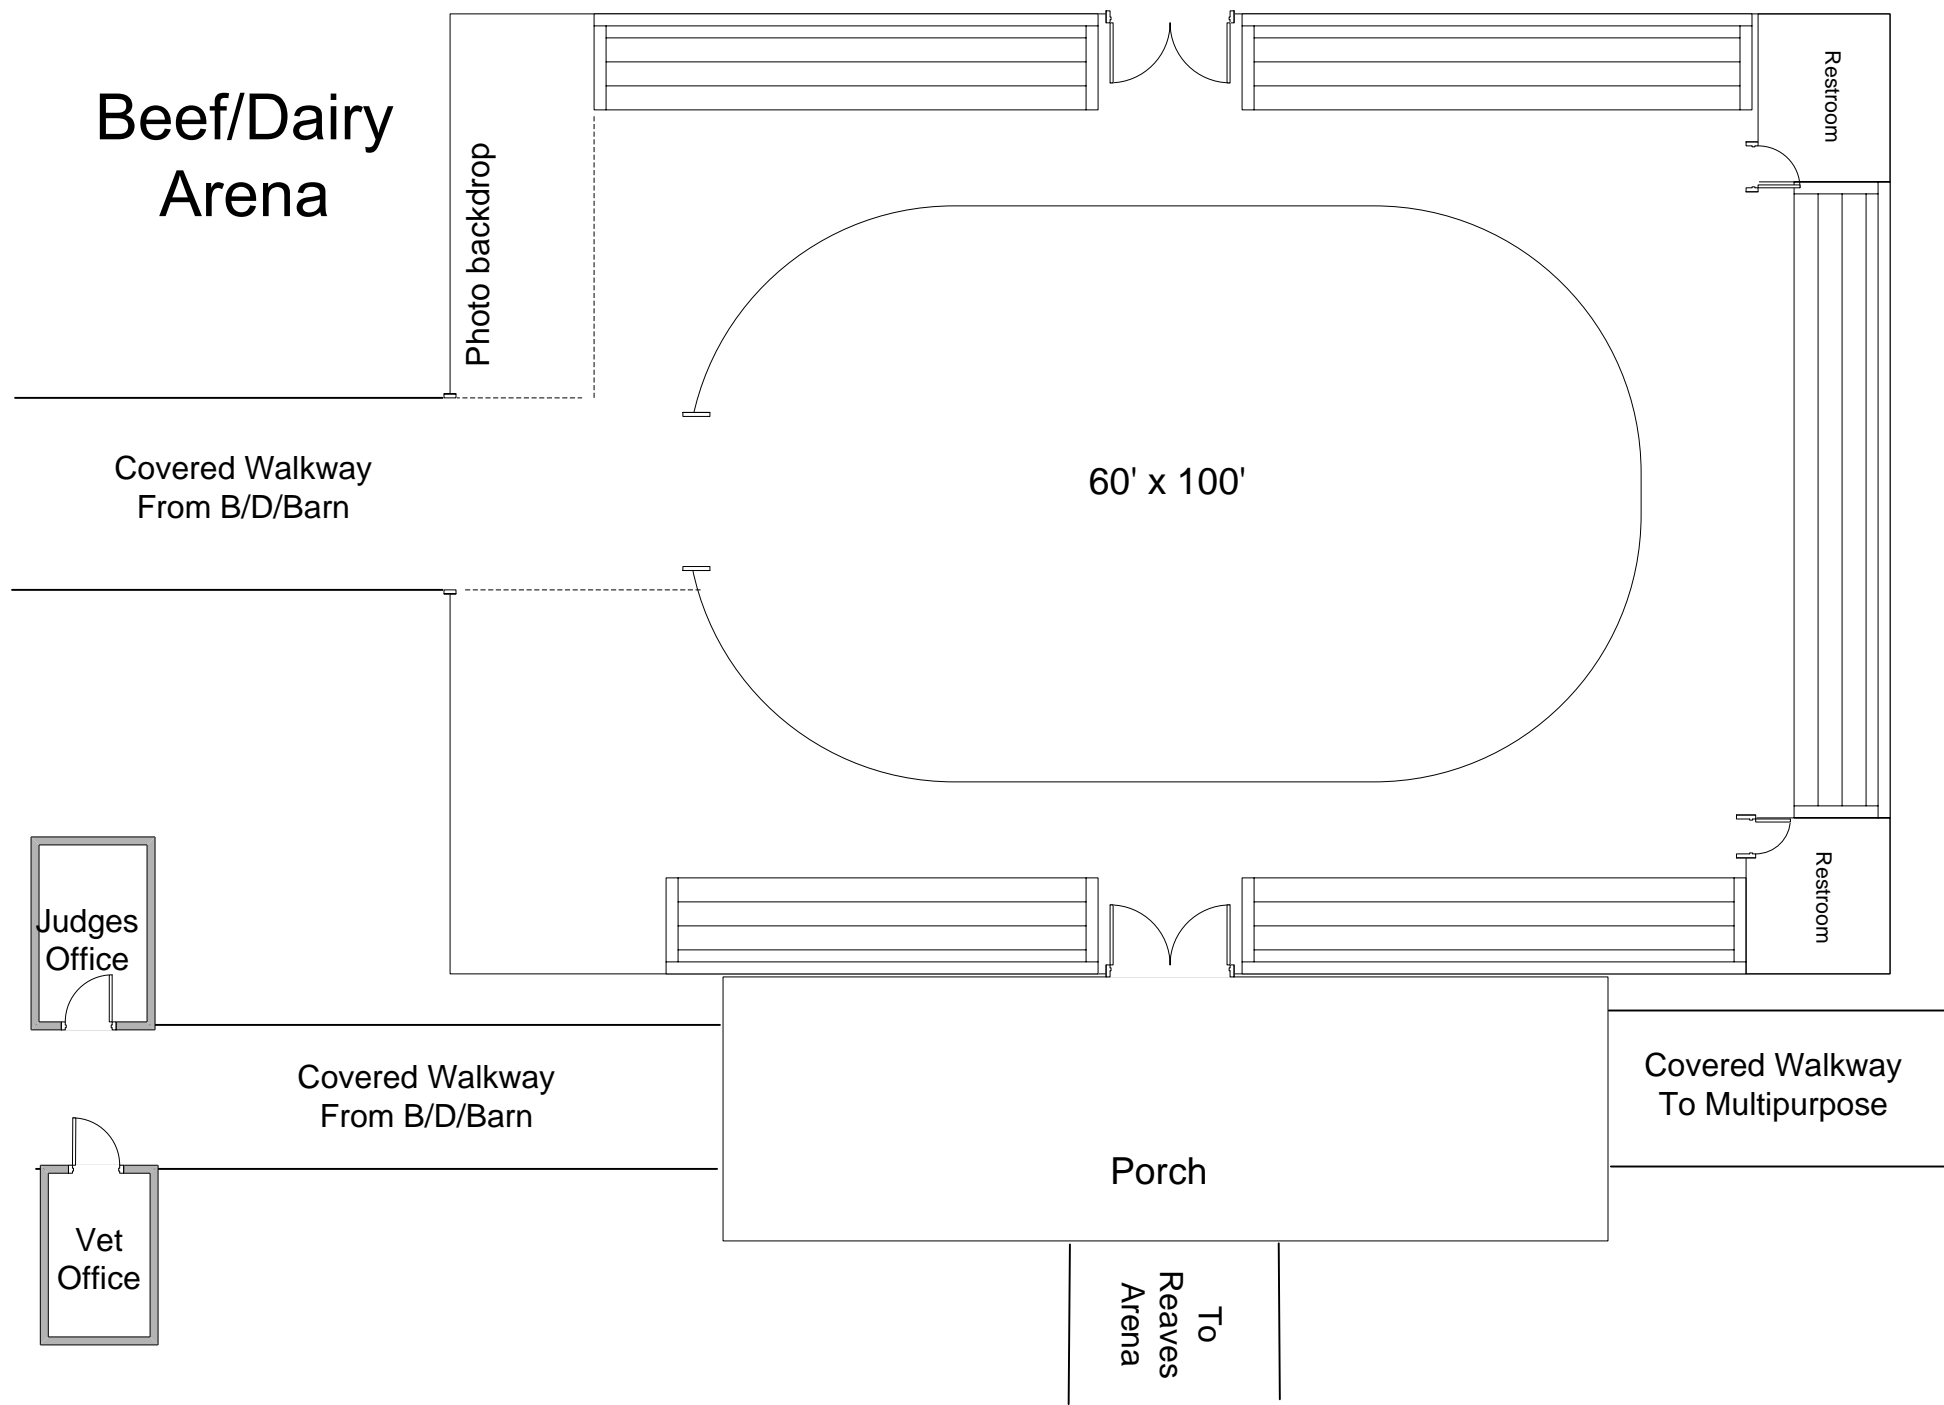

Beef/Dairy Arena

Photo backdrop

Covered Walkway
From B/D/Barn

60' x 100'

Restroom

Restroom

Judges
Office

Covered Walkway
From B/D/Barn

Covered Walkway
To Multipurpose

Vet
Office

Porch

To
Reaves
Arena