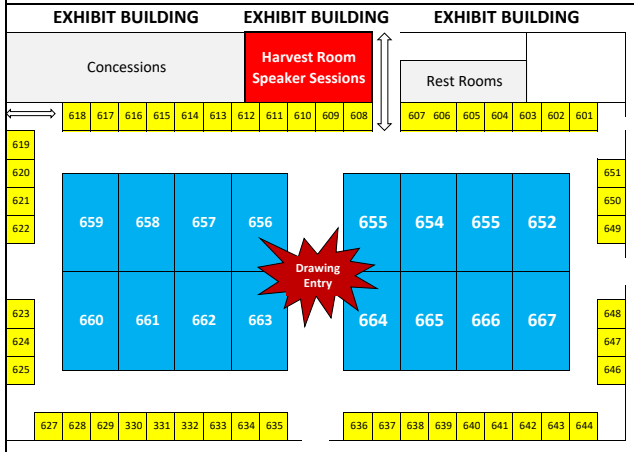

49TH Annual Gateway Farm Expo

November 14 - 15, 2018

Buffalo County Fairgrounds - Kearney, NE

Location Not To Scale

10X10	\$	425
20X20 Ag Pavilion	\$	700
20X25 Ag Pavilion	\$	750
25X25 Ag Pavilion	\$	775
20X35 Exhibit Building	\$	750
20X20 EXPO West	\$	800
30X20 EXPO West	\$	925
30X30 EXPO West	\$	1,050
30X30 EXPO East	\$	825
OUTDOOR	\$	320
COMBO (5X5 Indoor & 30X 30 Outdoor)	\$	525