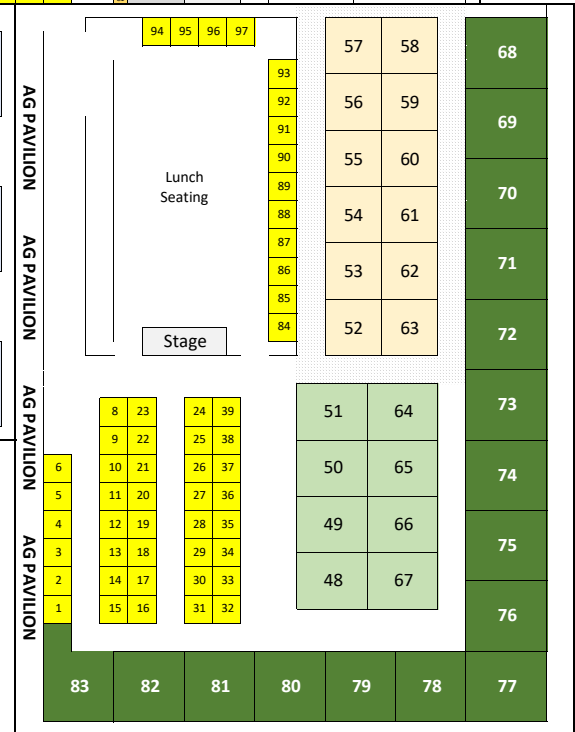

49TH Annual Gateway Farm Expo

November 14 - 15, 2018

Buffalo County Fairgrounds - Kearney, NE

Location Not To Scale

10X10	\$	425
20X20 Ag Pavilion	\$	700
20X25 Ag Pavilion	\$	750
25X25 Ag Pavilion	\$	775
20X35 Exhibit Building	\$	750
20X20 EXPO West	\$	800
30X20 EXPO West	\$	925
30X30 EXPO West	\$	1,050
30X30 EXPO East	\$	825
OUTDOOR	\$	320
COMBO (5X5 Indoor & 30X 30 Outdoor)	\$	525