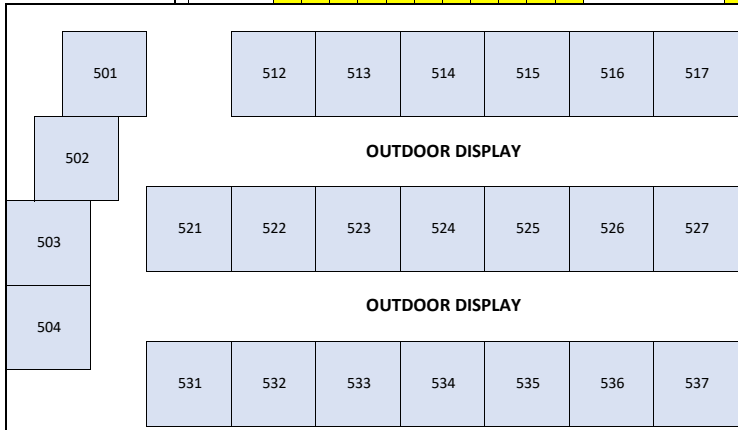

49TH Annual Gateway Farm Expo

November 14 - 15, 2018

Buffalo County Fairgrounds - Kearney, NE

Location Not To Scale

10X10	\$	425
20X20 Ag Pavilion	\$	700
20X25 Ag Pavilion	\$	750
25X25 Ag Pavilion	\$	775
20X35 Exhibit Building	\$	750
20X20 EXPO West	\$	800
30X20 EXPO West	\$	925
30X30 EXPO West	\$	1,050
30X30 EXPO East	\$	825
OUTDOOR	\$	320
COMBO (5X5 Indoor & 30X 30 Outdoor)	\$	525