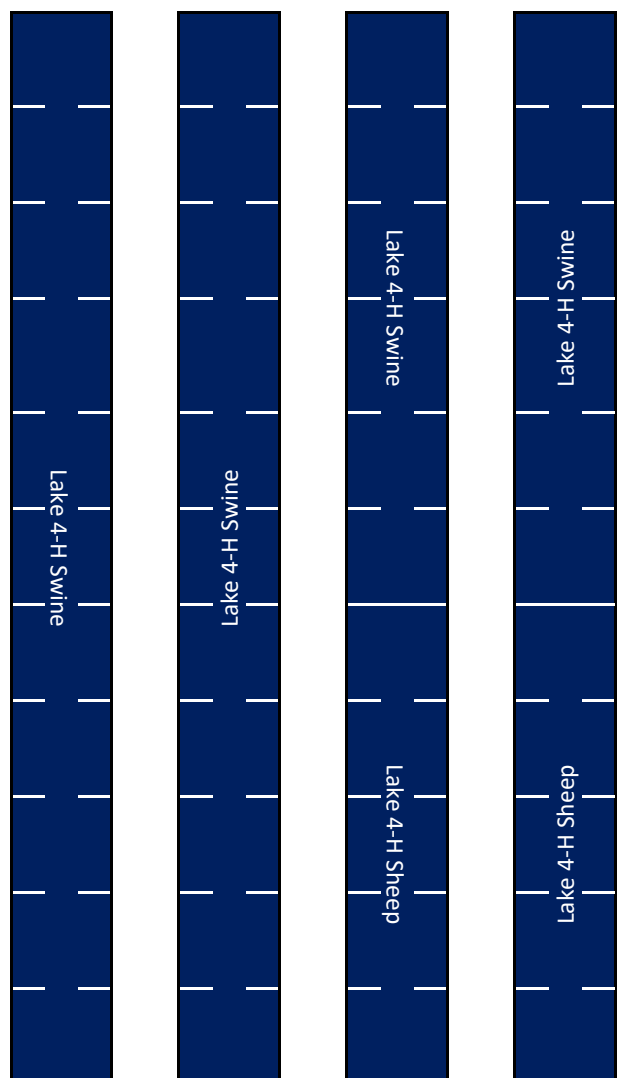

30	29	28	27	26	25	24	23	22	21	20	19	18	17	16	15	14	13	12	11	10	9	8	7	6	5	4	3	2	1
Schaffert 4-H				El Camino 4-H				Orland FFA								Hamilton City FFA Swine								Hamilton City FFA Swine					

60	59	58	57	56	55	54	53	52	51	50	49	48	47	46	45	44	43	42	41	40	39	38	37	36	35	34	33	32	31
Schaffert 4-H				Orland FFA												Willows 4-H				Hamilton City FFA				Hamilton City FFA					

90	89	88	87	86	85	84	83	82	81	80	79	78	77	76	75	74	73	72	71	70	69	68	67	66	65	64	63	62	61
Orland 4-H				Clover 4-H								Stoney Creek 4-H				Willows FFA								Willows FFA					

120	119	118	117	116	115	114	113	112	111	110	109	108	107	106	105	104	103	102	101	100	99	98	97	96	95	94	93	92	91
Plaza 4-H				Plaza 4-H				Capay 4-H								Willows FFA								Willows FFA Sheep					

Simmons Ring

Willows 4-H

Goat Barn

Lake 4-H

Chico FFA

Elk Creek

Willows FFA

Plaza 4-H

County Wide 4-H

Wash Rack

Willows FFA Breeding

Open Tack
Area Under
Shed