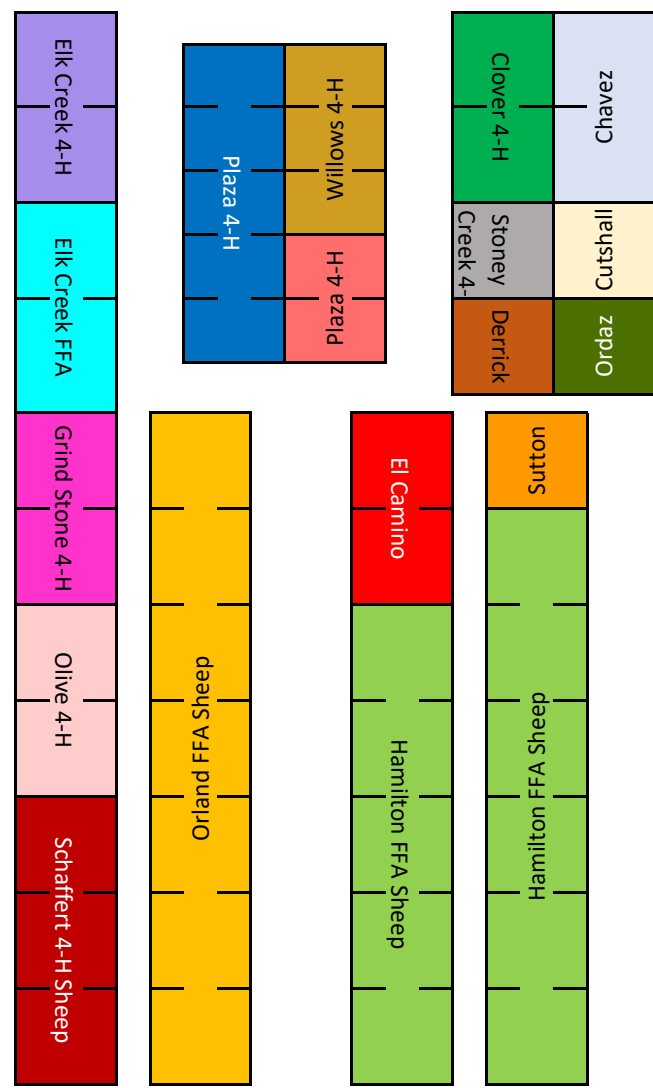

30	29	28	27	26	25	24	23	22	21	20	19	18	17	16	15	14	13	12	11	10	9	8	7	6	5	4	3	2	1
Schaffert 4-H				El Camino 4-H				Orland FFA								Hamilton City FFA Swine								Hamilton City FFA Swine					

60	59	58	57	56	55	54	53	52	51	50	49	48	47	46	45	44	43	42	41	40	39	38	37	36	35	34	33	32	31
Schaffert 4-H				Orland FFA												Willows 4-H				Hamilton City FFA				Hamilton City FFA					

90	89	88	87	86	85	84	83	82	81	80	79	78	77	76	75	74	73	72	71	70	69	68	67	66	65	64	63	62	61
Orland 4-H				Clover 4-H								Stoney Creek 4-H				Willows FFA								Willows FFA					

120	119	118	117	116	115	114	113	112	111	110	109	108	107	106	105	104	103	102	101	100	99	98	97	96	95	94	93	92	91
Plaza 4-H				Plaza 4-H				Capay 4-H								Willows FFA								Willows FFA Sheep					

Simmons Ring

Willows 4-H

Goat Barn

Lake 4-H

Chico FFA

Elk Creek

Willows FFA

Plaza 4-H

County Wide 4-H

Wash Rack

Willows FFA Breeding

Open Tack
Area Under
Shed