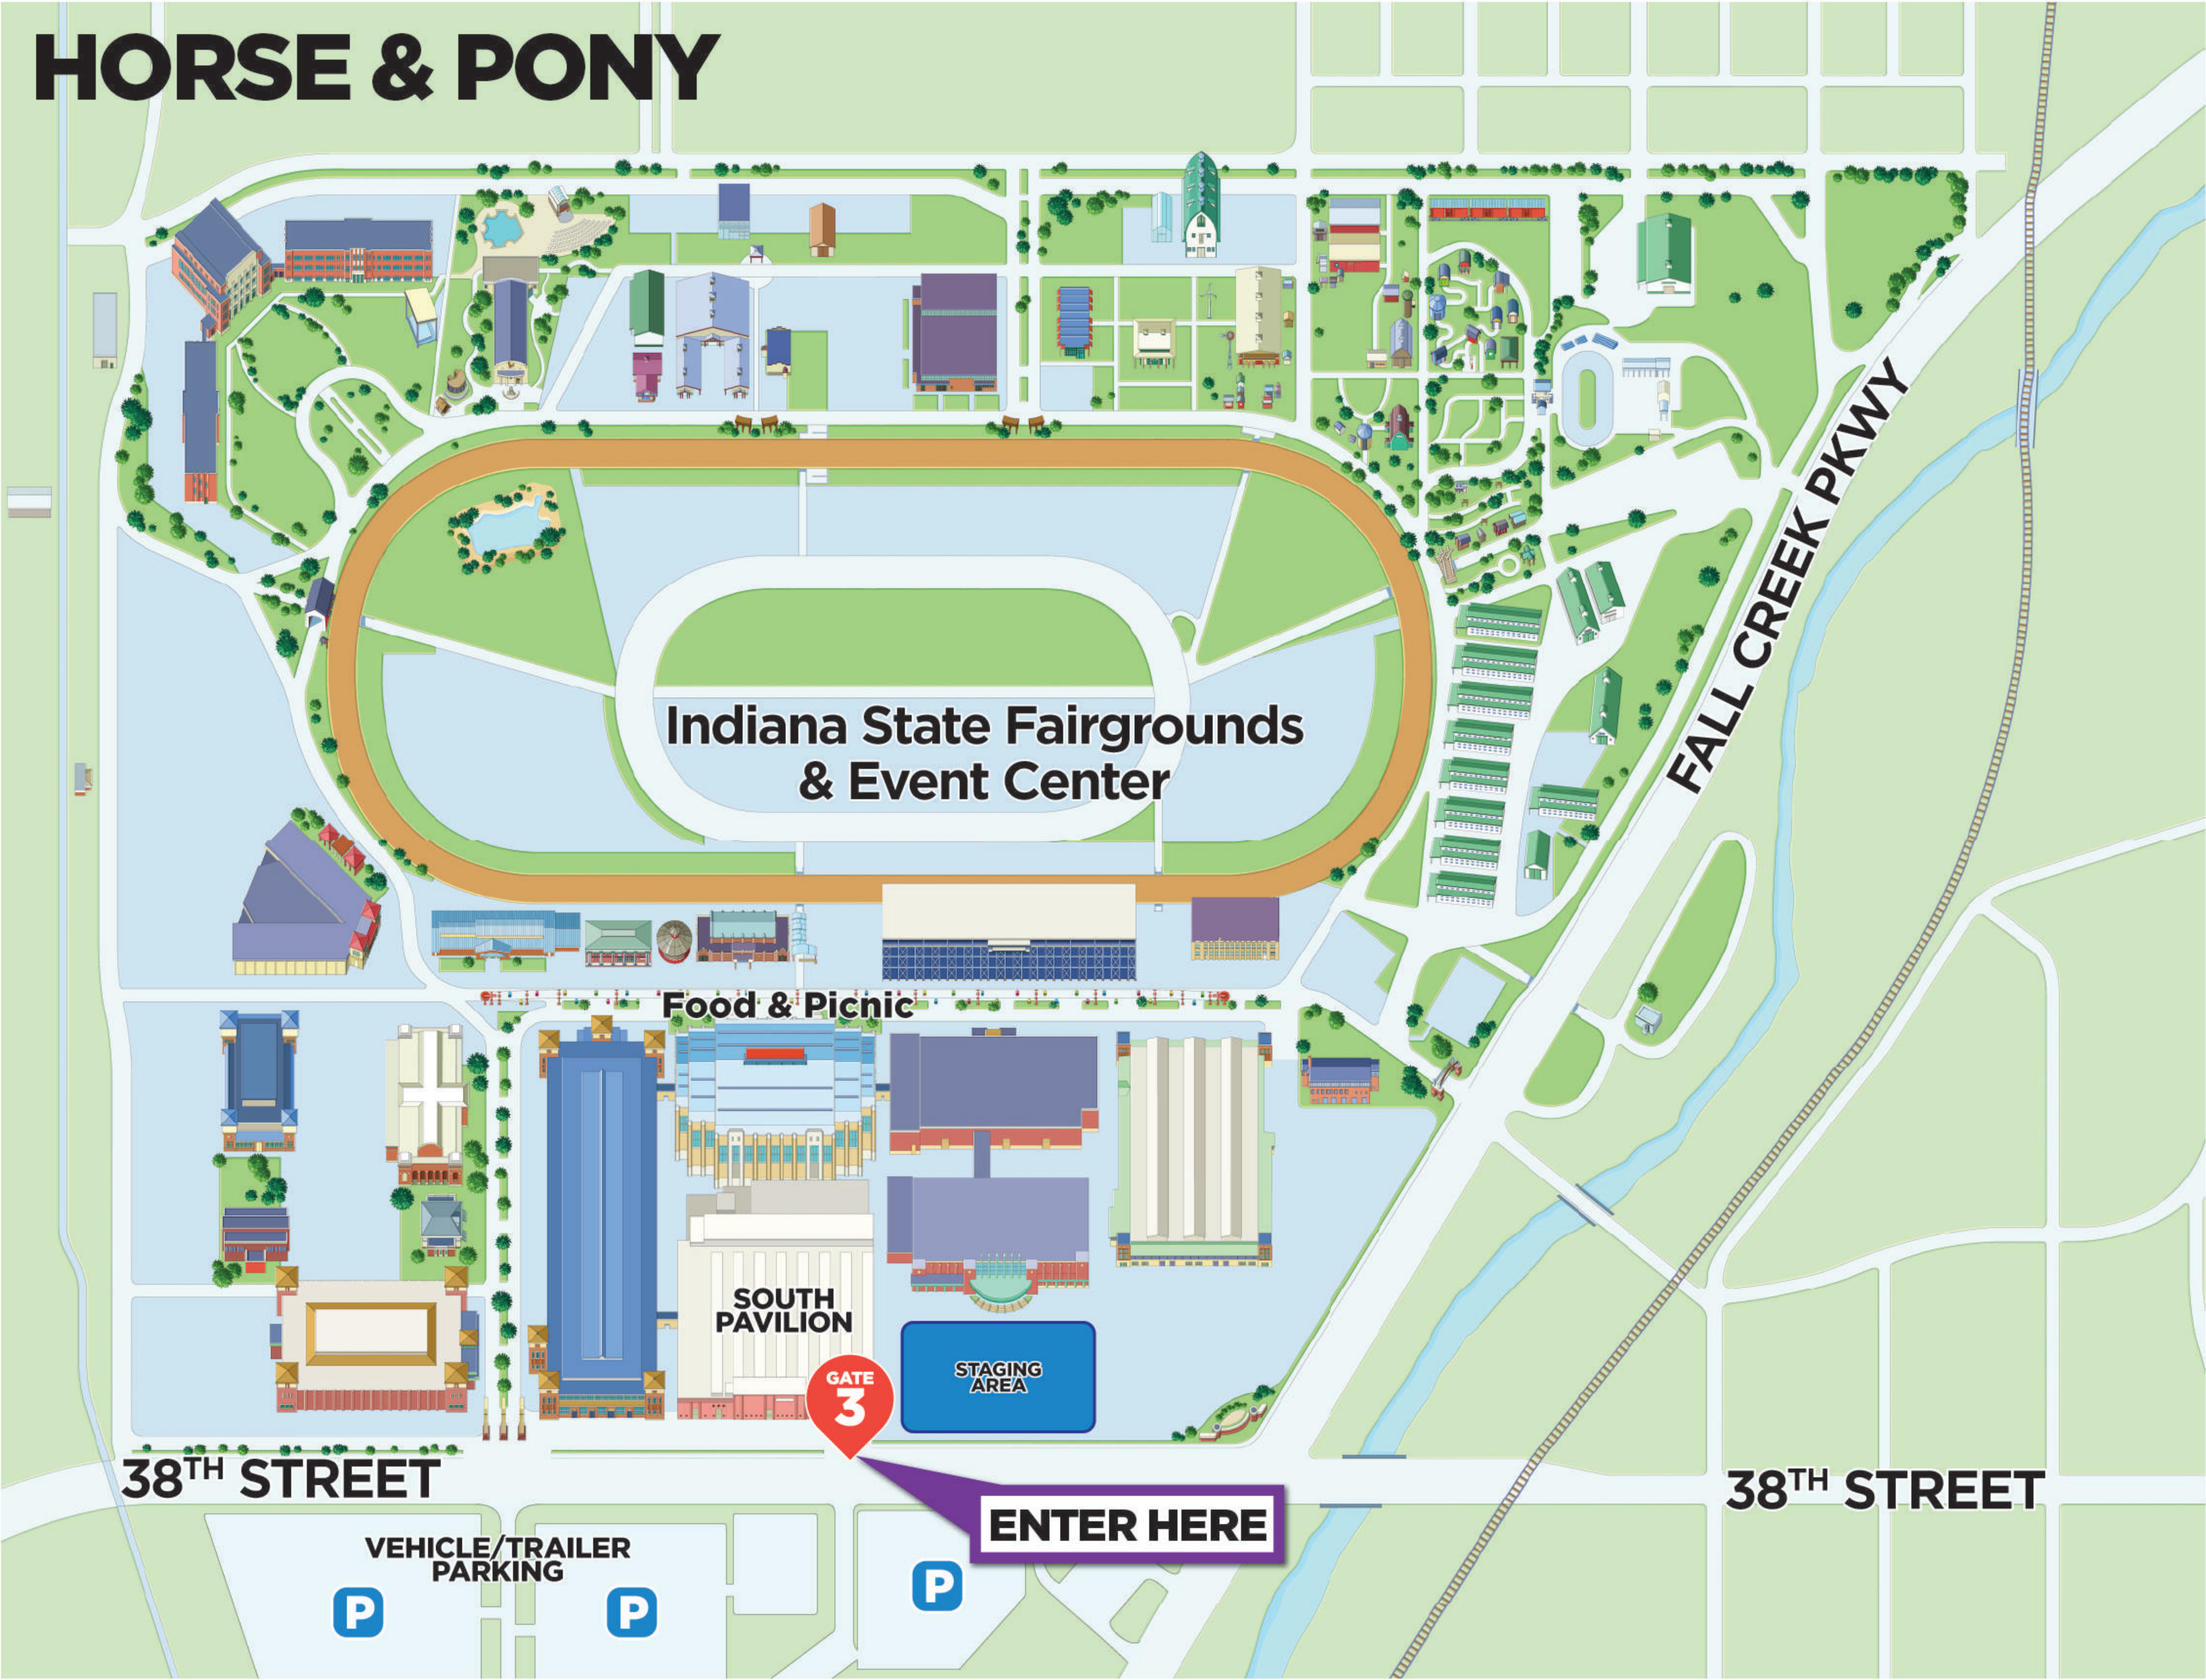

# HORSE & PONY

Indiana State Fairgrounds & Event Center

FALL CREEK PKWY

Food & Picnic

SOUTH PAVILION

STAGING AREA

GATE 3

ENTER HERE

38<sup>TH</sup> STREET

38<sup>TH</sup> STREET

VEHICLE/TRAILER PARKING

P

P

P