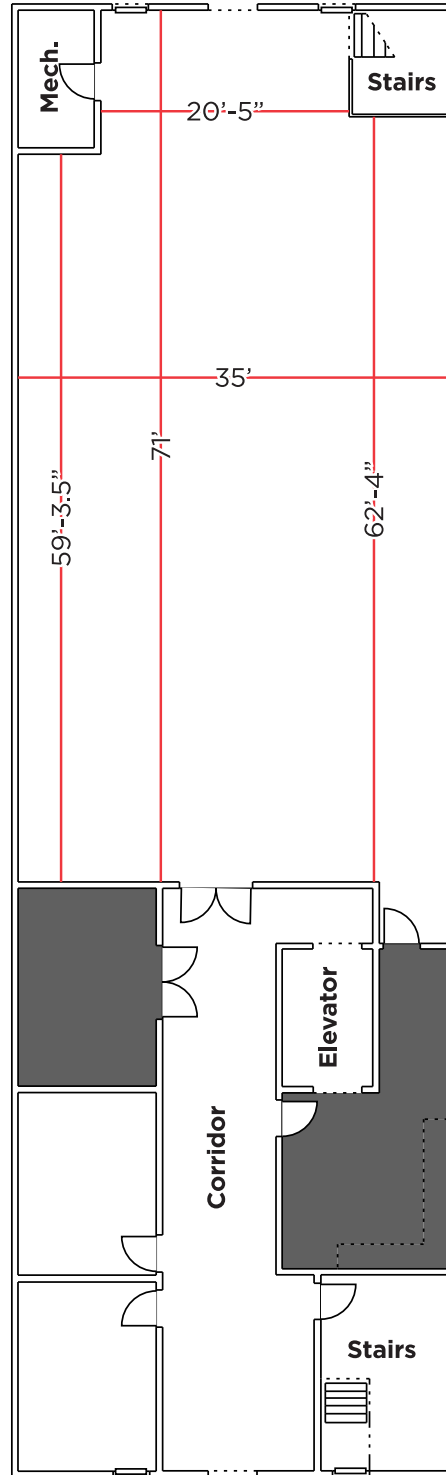

NORMANDY BARN

INDIANA STATE
FAIRGROUNDS
& EVENT CENTER

Normandy Barn offers a unique event space ideal for meetings, weddings and special events.

VENUE FEATURES:

This venue offers event planners a location with a character and charm not found anywhere else and creates a great setting for events needing separate pre-function and event space. On-site parking is available at this venue. The Normandy Barn is commonly utilized in conjunction with the nearby Farm Bureau Building to host weddings and receptions at the Indiana State Fairgrounds & Event Center.

TOTAL EVENT SPACE - 2,365 FT²

FLOOR PLAN

Specs	Square Feet	10x10 Booths	8x10 Booths	Theater Seating	Classroom Seating	Banquet Seating
Normandy Barn	2,365	-	-	216	106	128