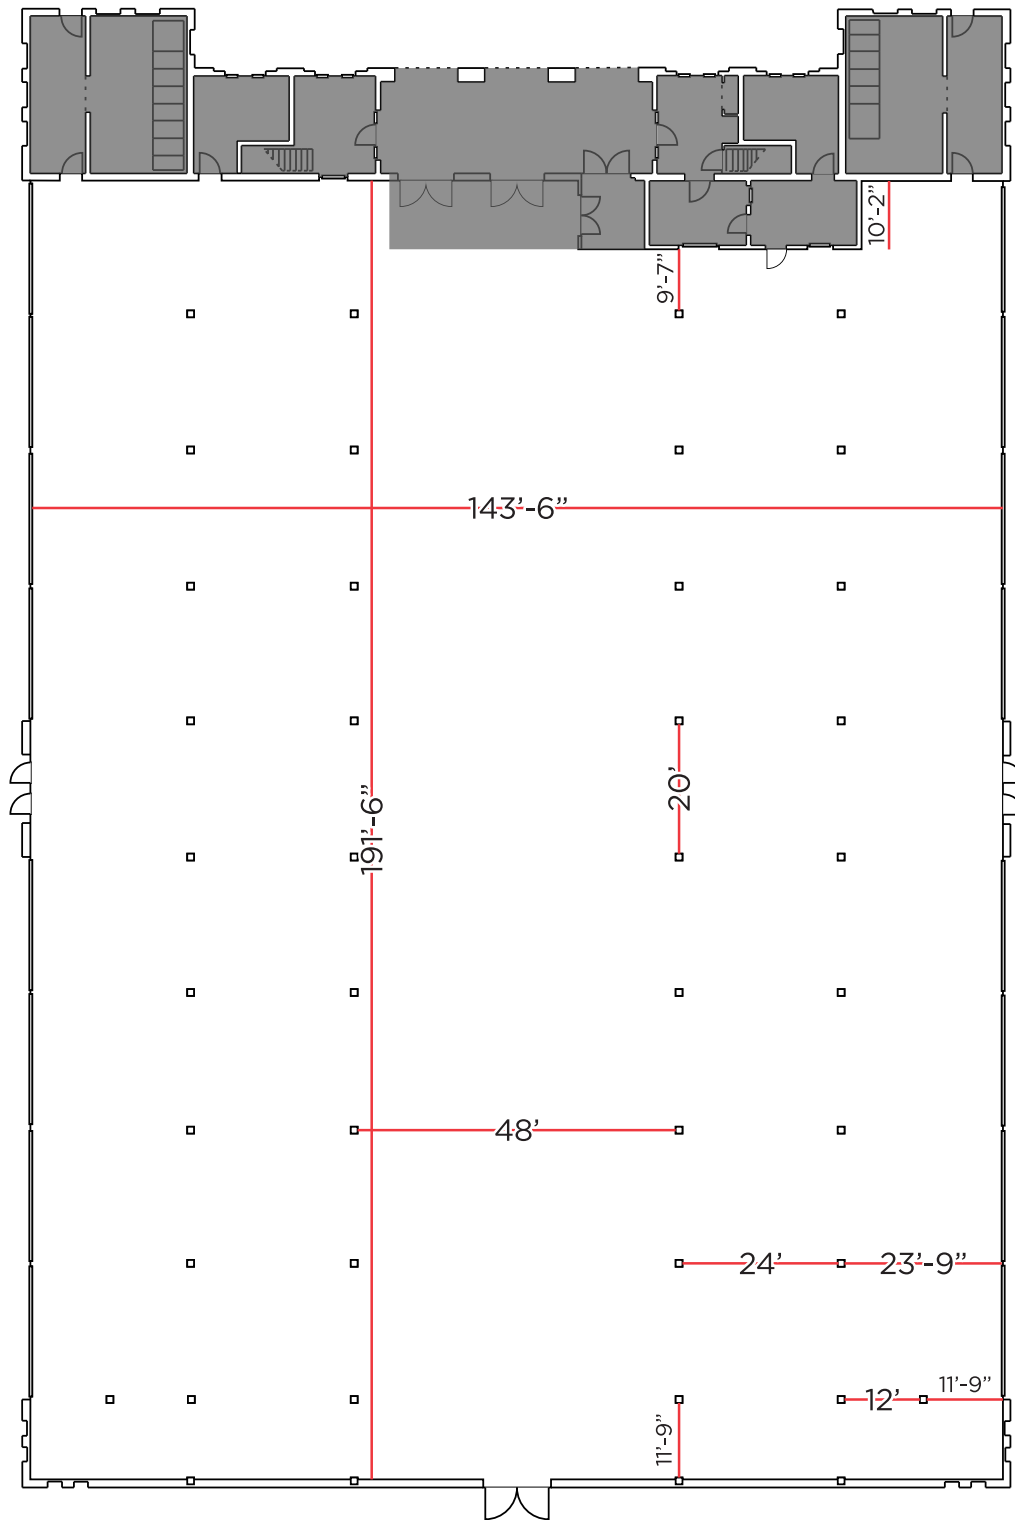

NORTHWEST PAVILION

INDIANA STATE
FAIRGROUNDS
& EVENT CENTER

The 31,800 sq. ft. Northwest Pavilion is an ideal venue for agriculture shows as well as smaller exhibit and trade shows.

VENUE FEATURES:

- 3 Overhead doors
- Event Office
- Close, convenient parking

TOTAL EVENT SPACE - 31,800 FT²

FLOOR PLAN

Specs	Square Feet	10x10 Booths	8x10 Booths	Theater Seating	Classroom Seating	Banquet Seating
Northwest Pavilion	31,800	145	204	1,508	744	872