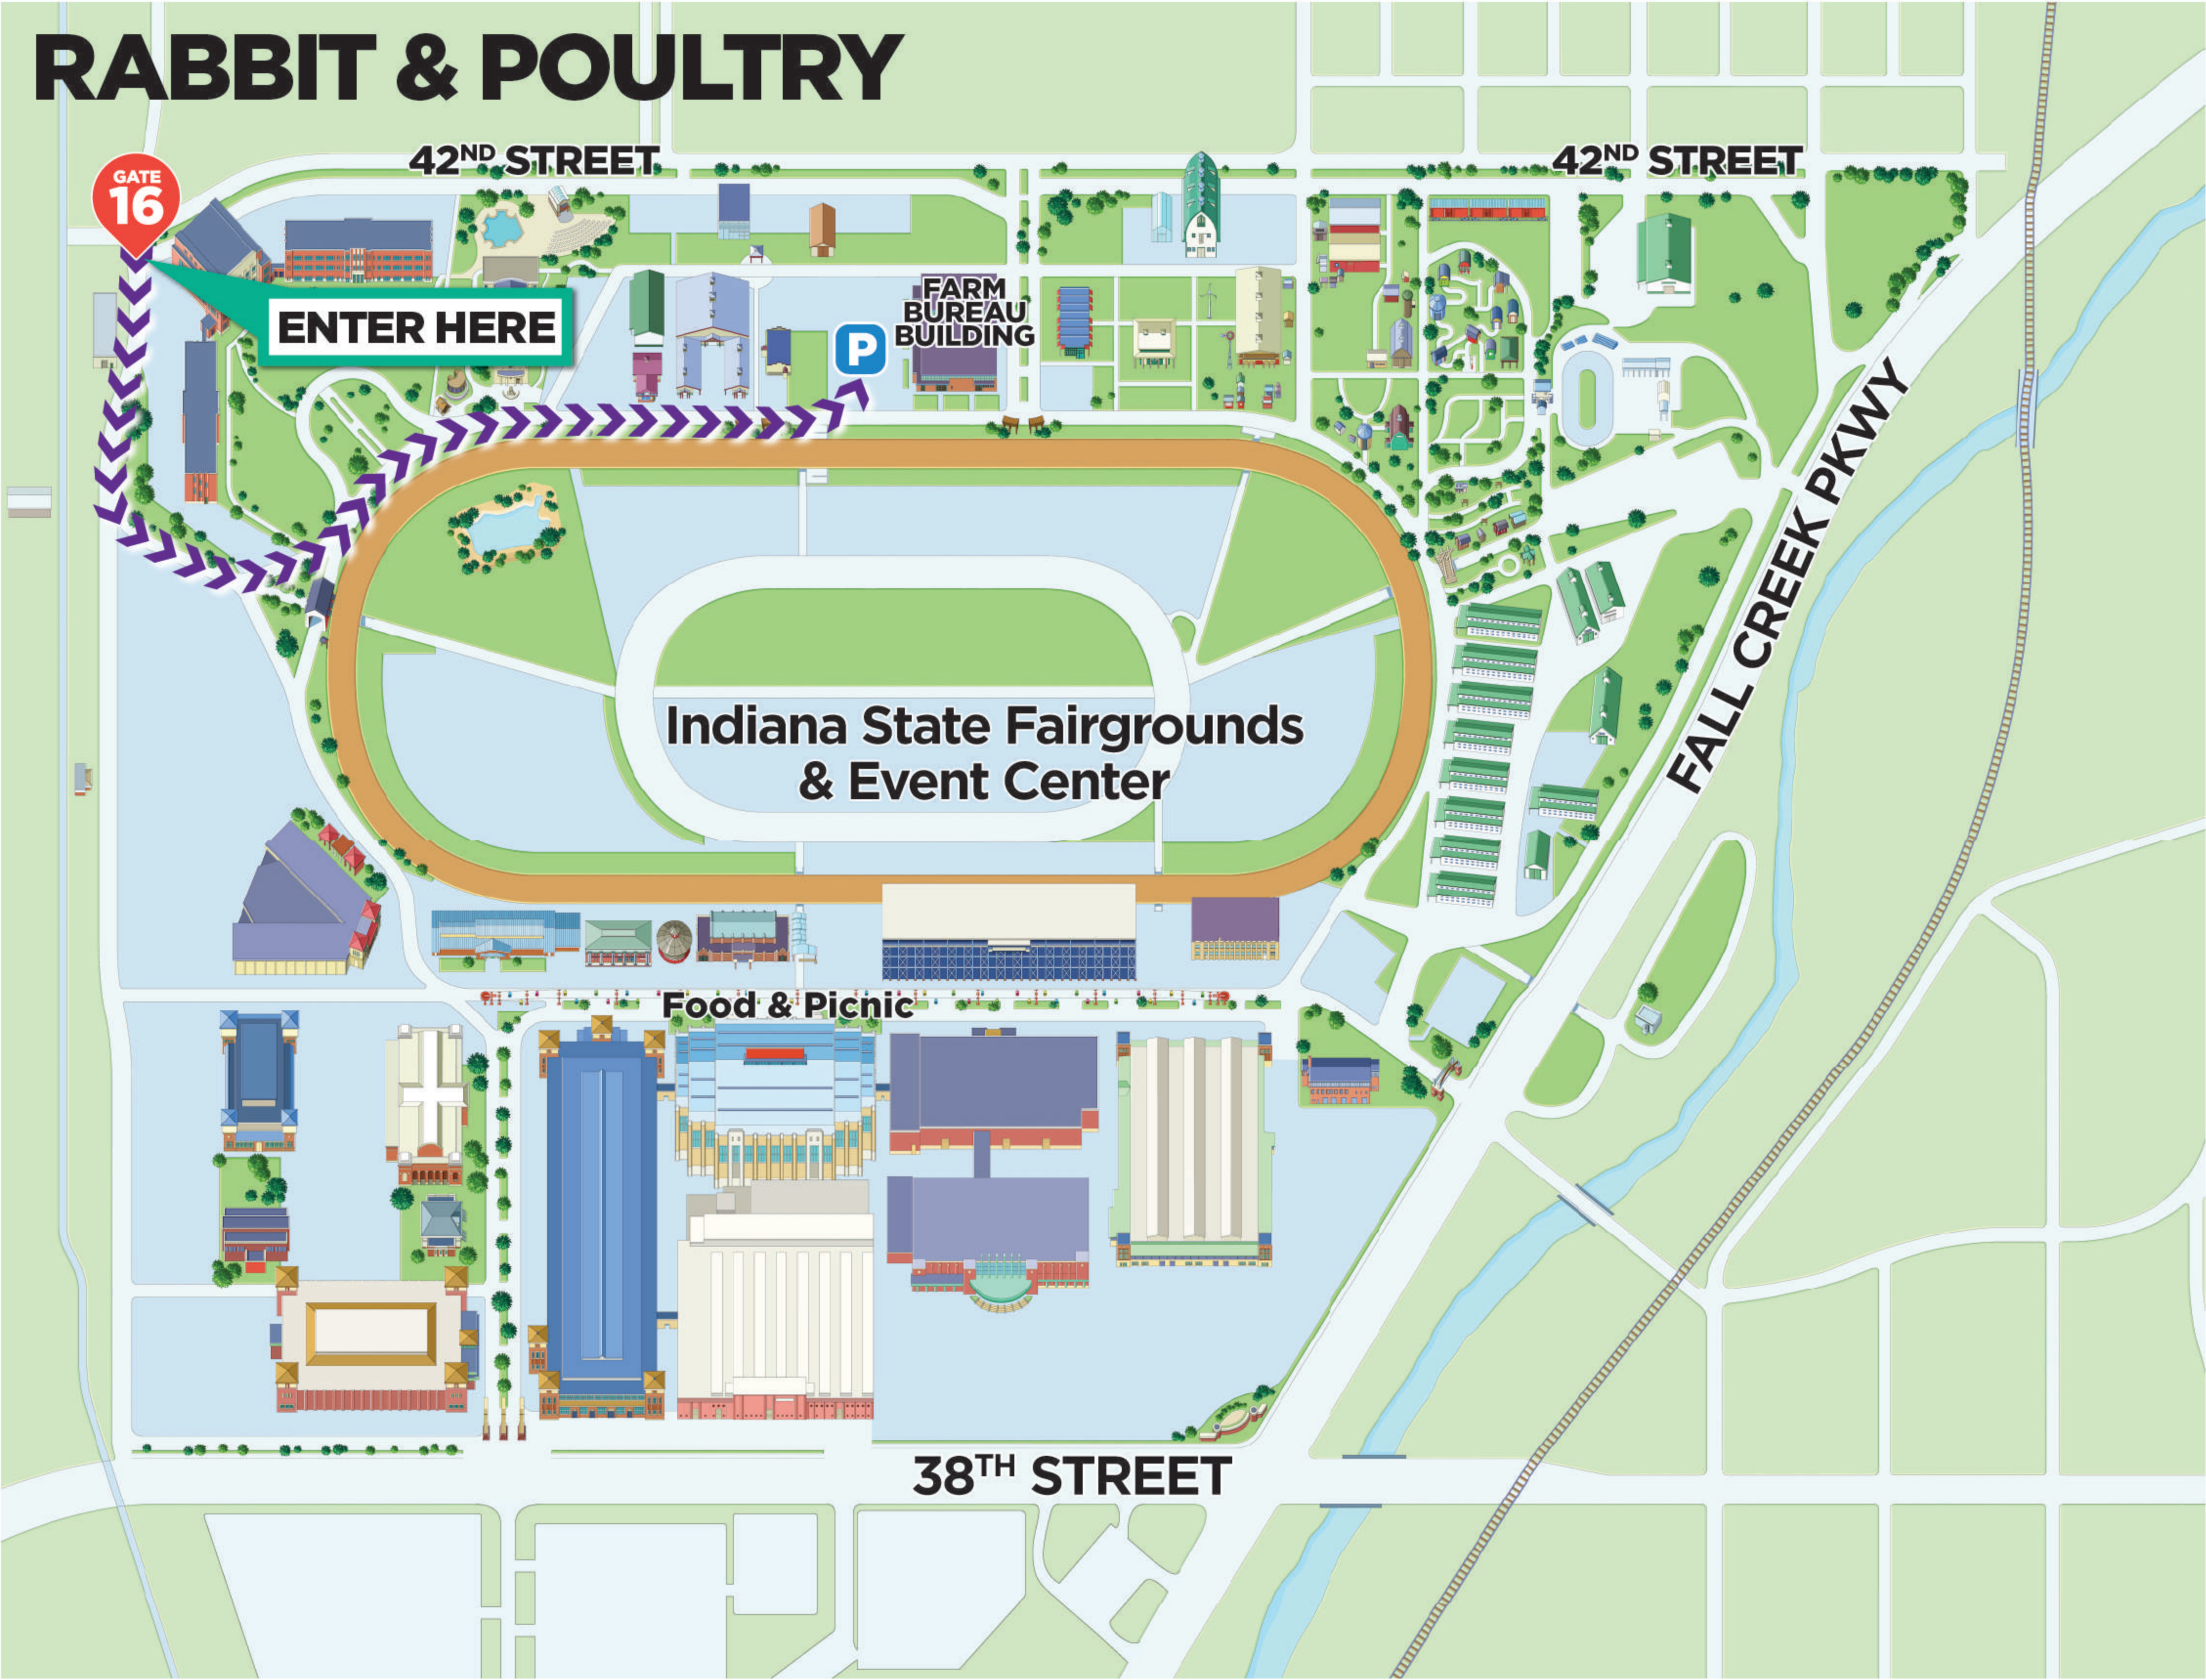

RABBIT & POULTRY

GATE 16

ENTER HERE

P

FARM BUREAU BUILDING

Indiana State Fairgrounds & Event Center

Food & Picnic

38TH STREET

42ND STREET

42ND STREET

FALL CREEK PKWY