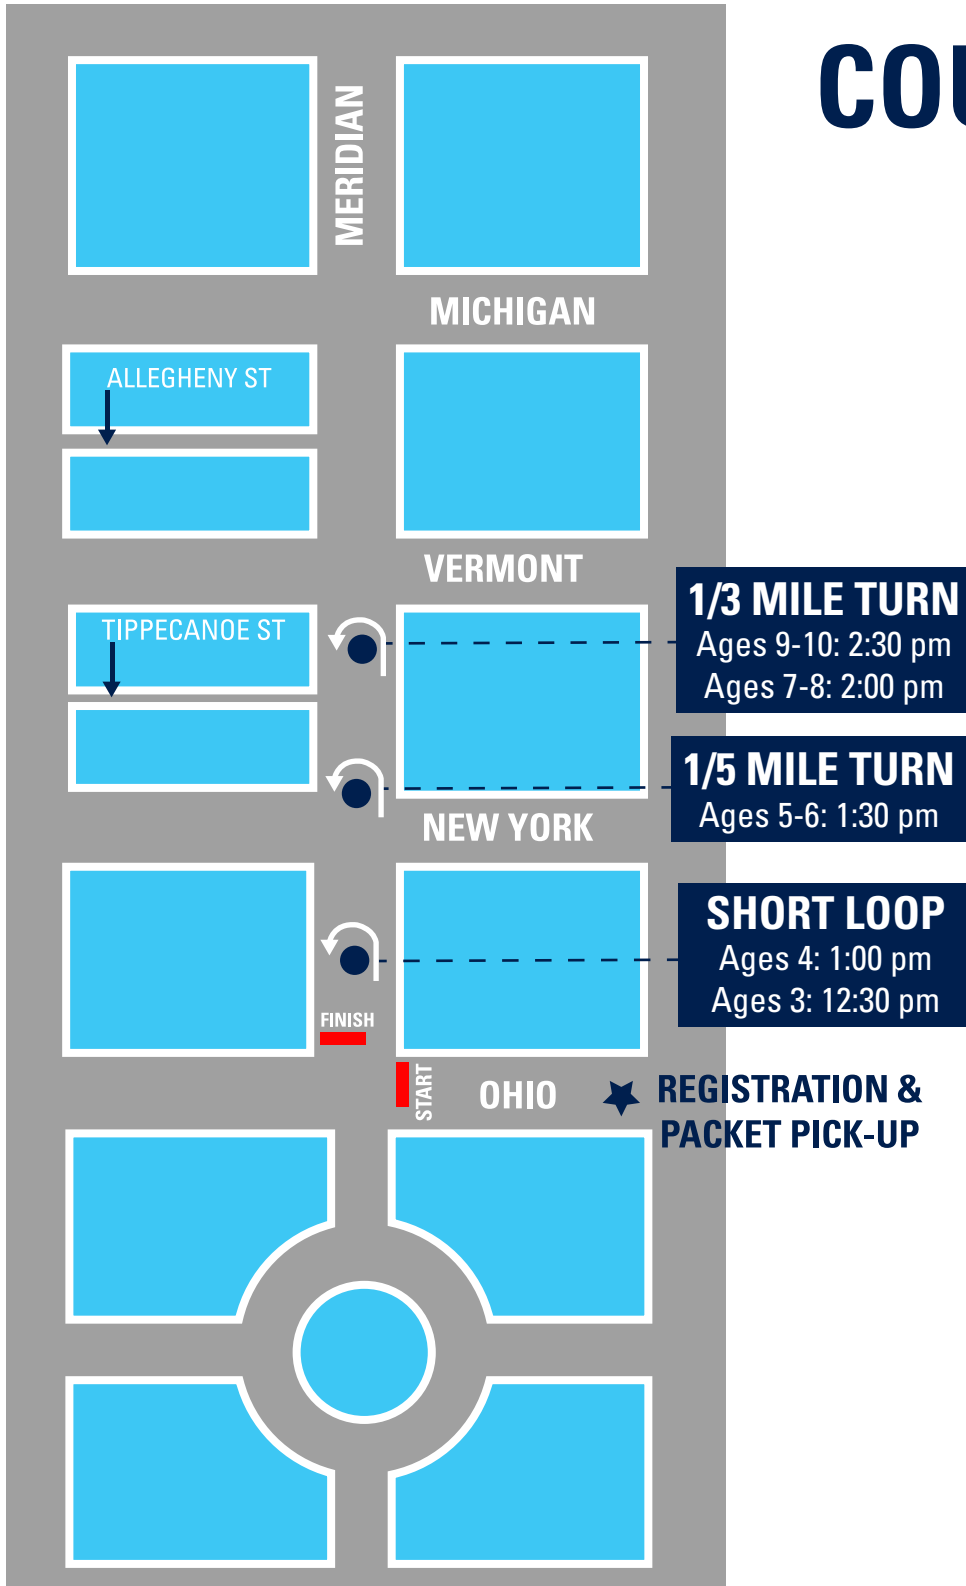

CHASE
J.P.Morgan
500 FESTIVAL
ROOKIE RUN

Saturday, May 12

COURSE MAP

TIME SCHEDULE

12:30 pm

Age 3 | 2 Block Course

1:00 pm

Age 4 | 2-Block Course

1:30 pm

Age 5-6 | 1/5 Mile Course

2:00 pm

Age 7-8 | 1/3 Mile Course

2:30 pm

Age 9-10 | 1/3 Mile Course

★ **REGISTRATION & PACKET PICK-UP**