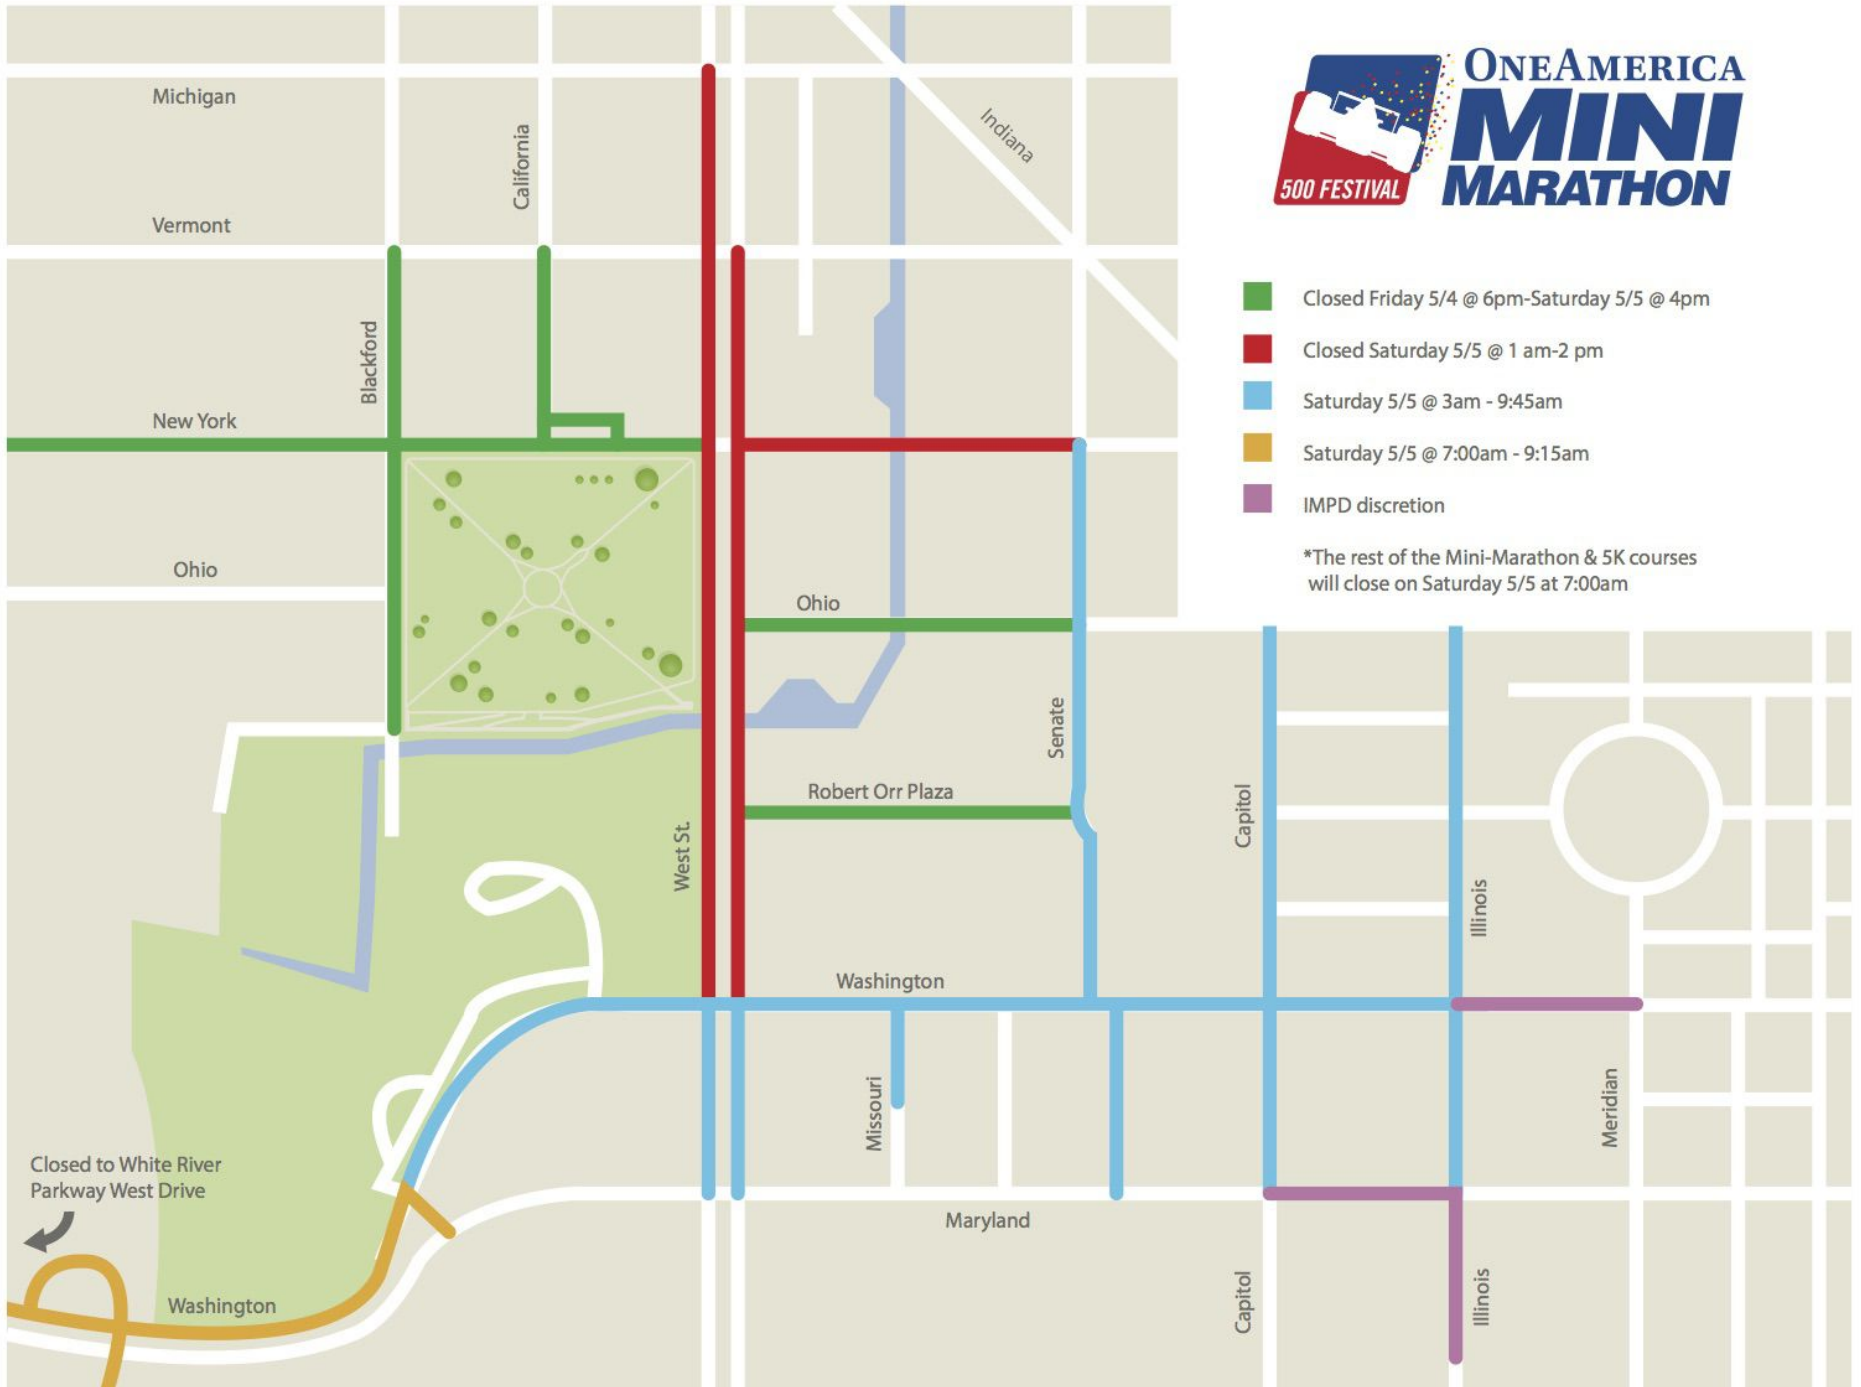

# Downtown Street Closings

-  Closed Friday 5/4 @ 6pm-Saturday 5/5 @ 4pm
-  Closed Saturday 5/5 @ 1 am-2 pm
-  Saturday 5/5 @ 3am - 9:45am
-  Saturday 5/5 @ 7:00am - 9:15am
-  IMPD discretion

\*The rest of the Mini-Marathon & 5K courses will close on Saturday 5/5 at 7:00am

Closed to White River Parkway West Drive

Washington