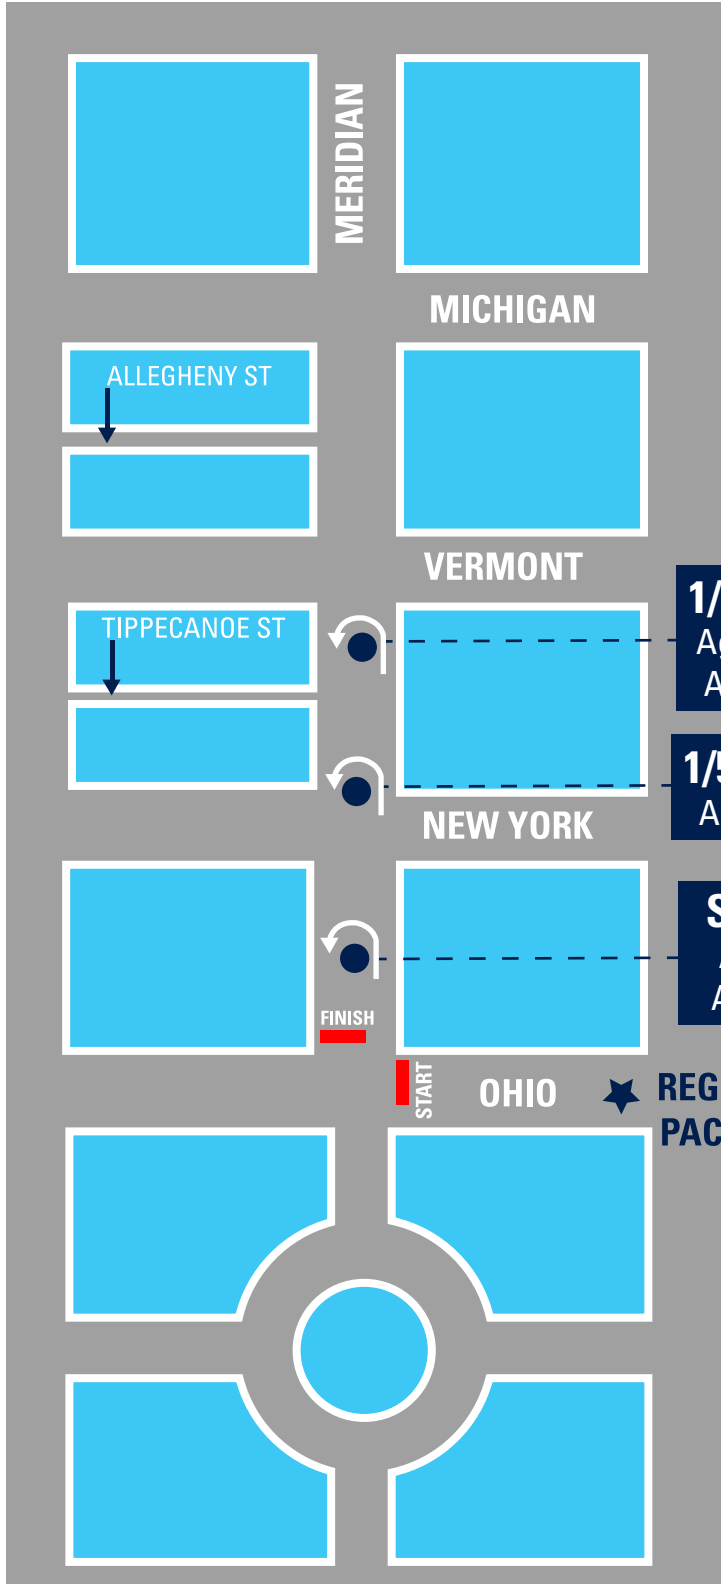

COURSE MAP

TIME SCHEDULE

- 12:30 pm**
Age 3 | 2 Block Course
- 1:00 pm**
Age 4 | 2-Block Course
- 1:30 pm**
Age 5-6 | 1/5 Mile Course
- 2:00 pm**
Age 7-8 | 1/3 Mile Course
- 2:30 pm**
Age 9-10 | 1/3 Mile Course

1/3 MILE TURN
 Ages 9-10: 2:30 pm
 Ages 7-8: 2:00 pm

1/5 MILE TURN
 Ages 5-6: 1:30 pm

SHORT LOOP
 Ages 4: 1:00 pm
 Ages 3: 12:30 pm

★ **REGISTRATION & PACKET PICK-UP**