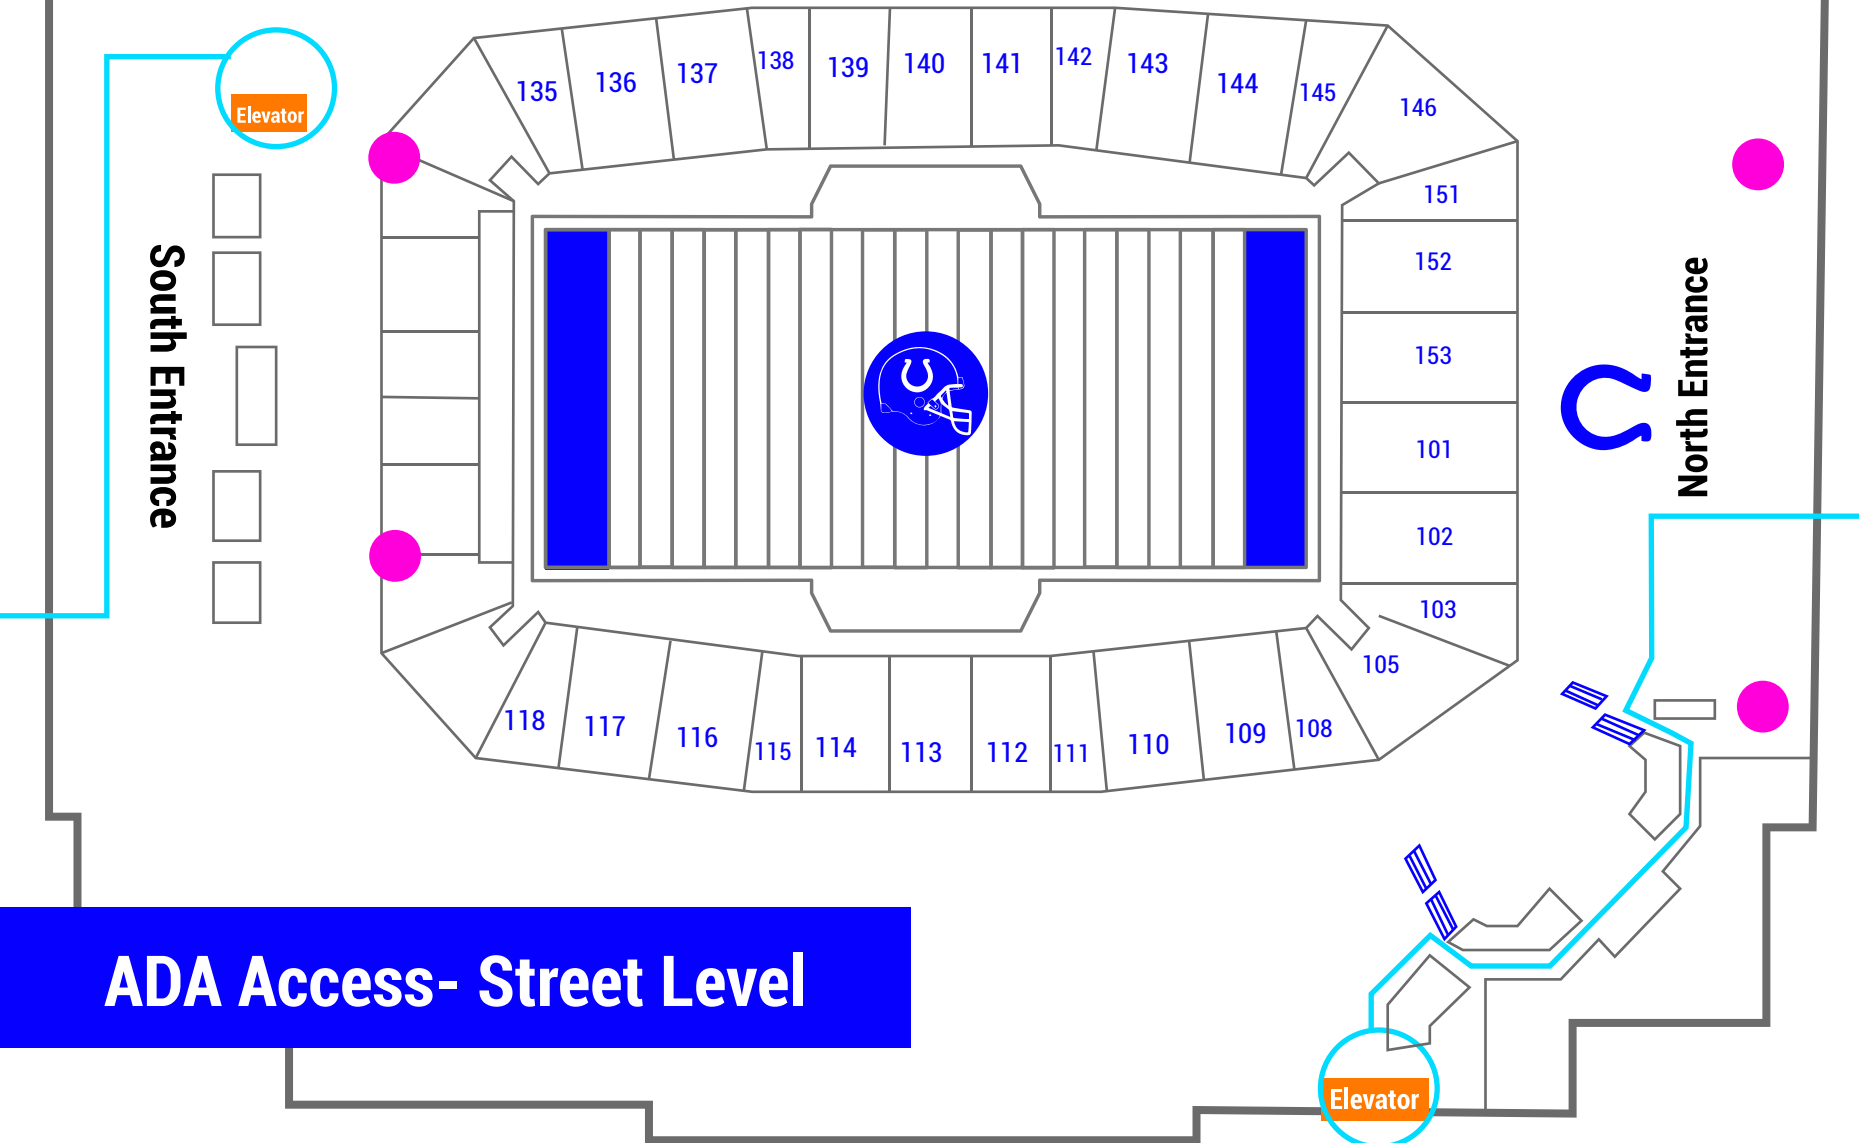

Lucas Oil Stadium- Street Level

- ADA Access Path
- Elevators
- ≡ Stairs
- Restrooms

Lucas Oil Stadium- Event Level

- ADA Access Path
- Elevators
- Restrooms

ADA Access- Event Level