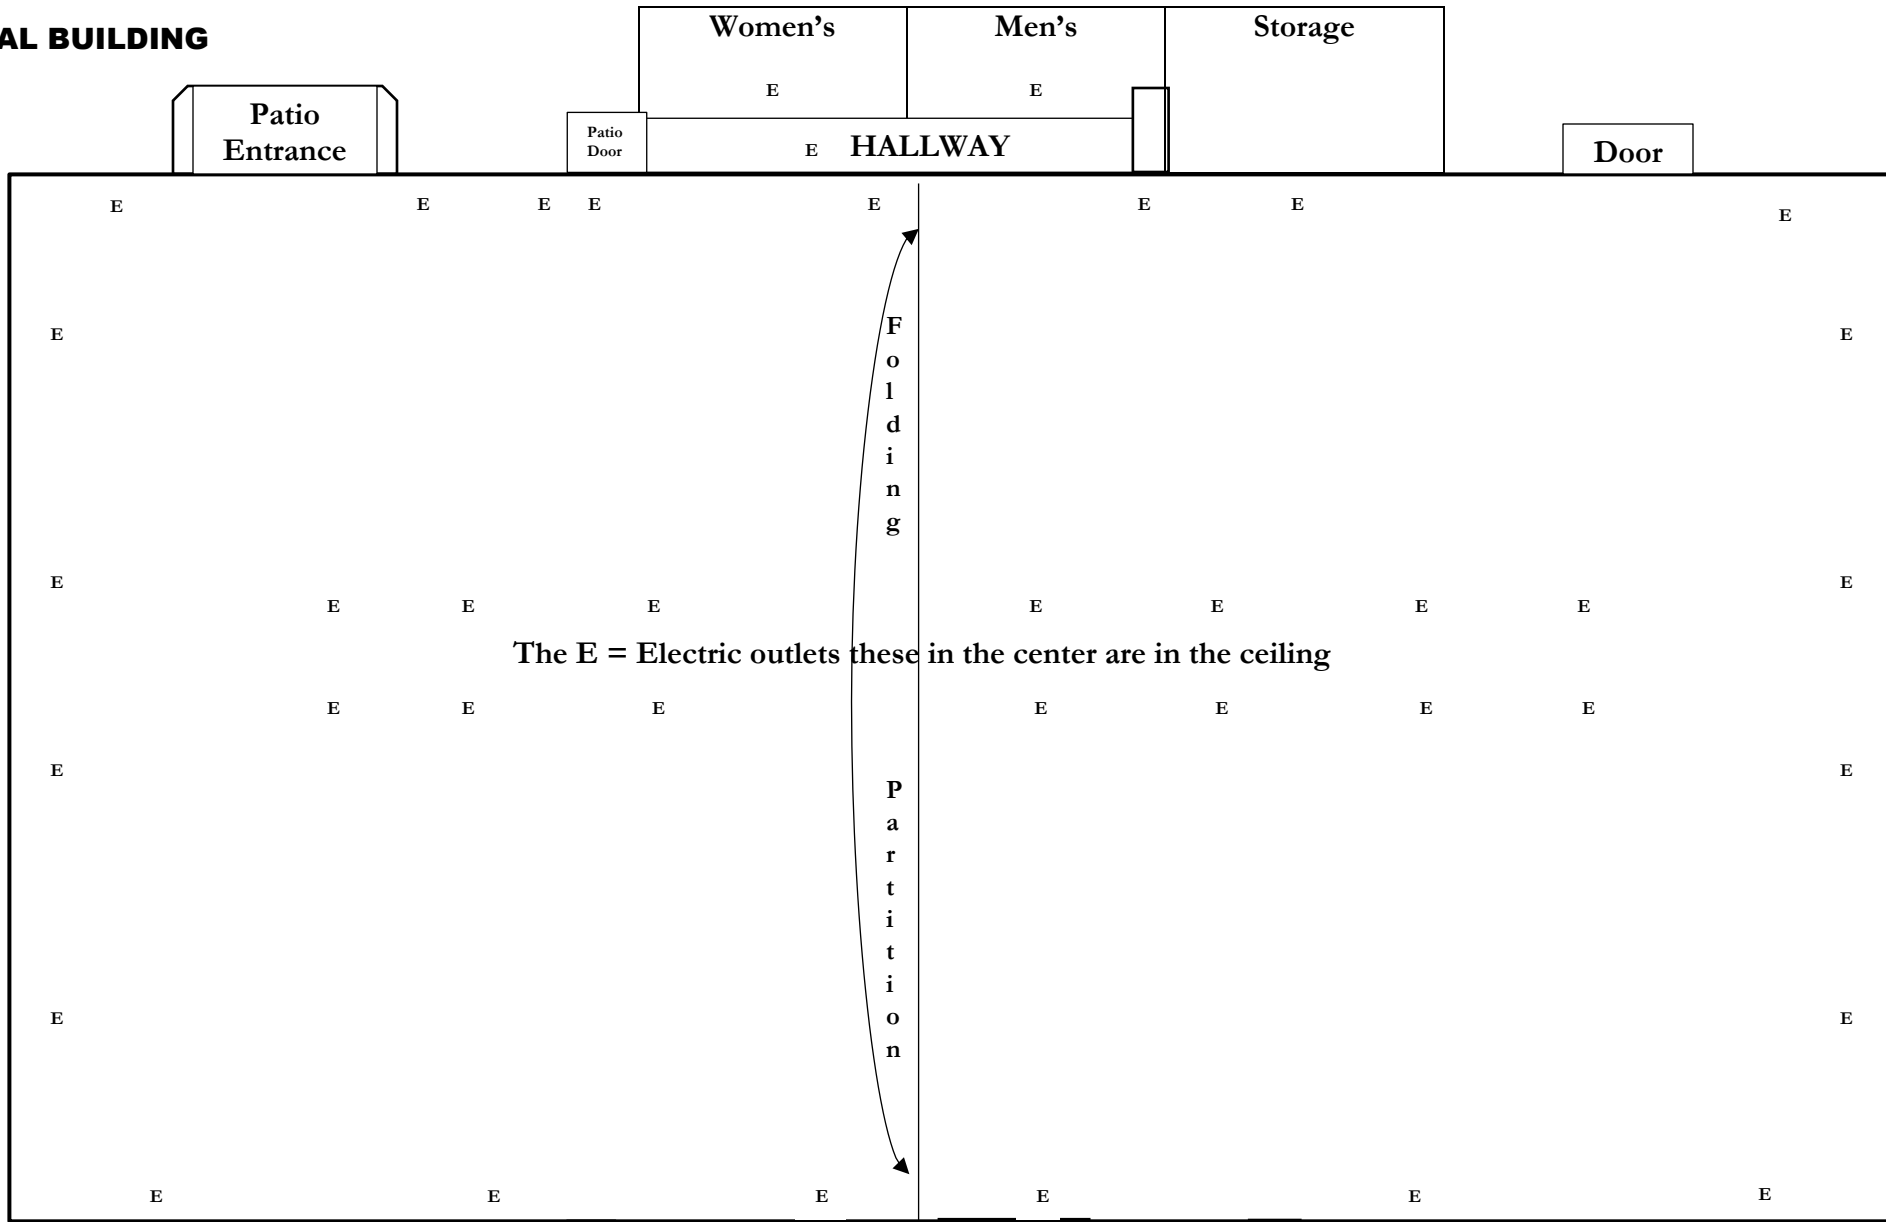

FLORAL BUILDING

R
O
L
L
U
P
D
O
O
R

The E = Electric outlets these in the center are in the ceiling

P
a
r
t
i
t
i
o
n

P
a
r
t
i
t
i
o
n

Full Building	Half Building
425 Capacity	210 Capacity
60' x 120'	60' x 60'
7200 sq. ft.	3600 sq. ft.

Window

Window