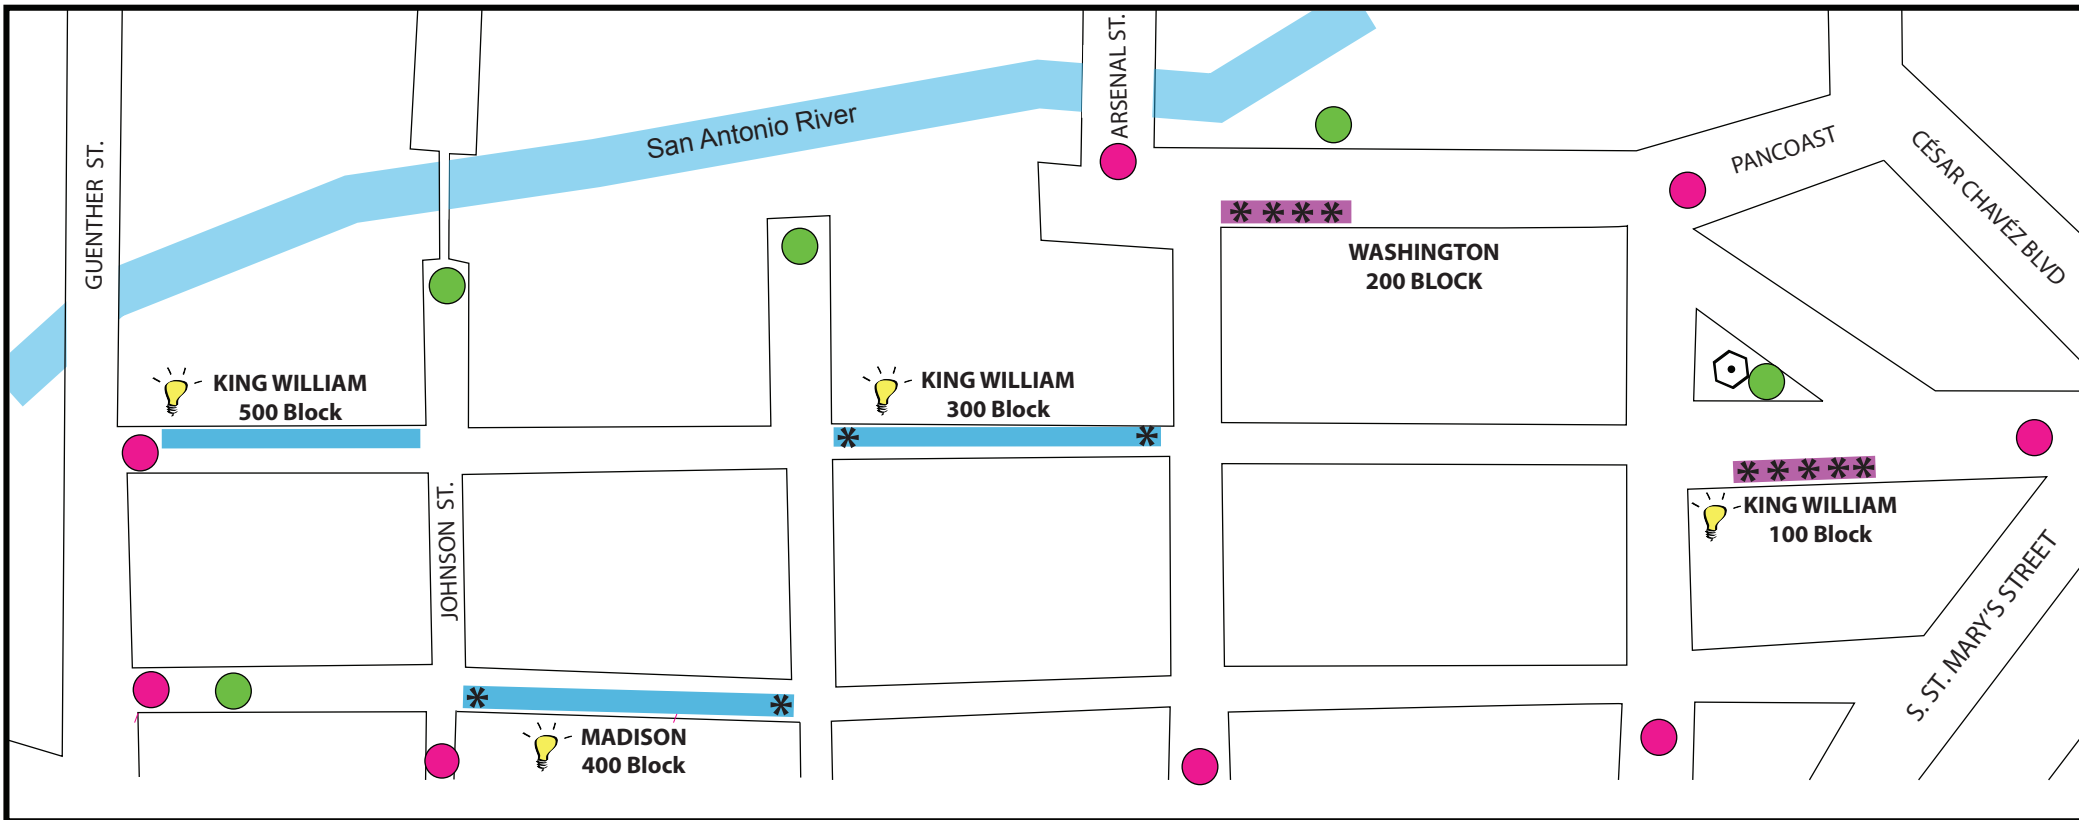

King William Fair 2019

Food Booth Map

 Standard Booth & Truck Locations

 Corner Booth Location

 Premium Block

 Electricity Available on this Block

 Admission Gate

 Entertainment / Stage