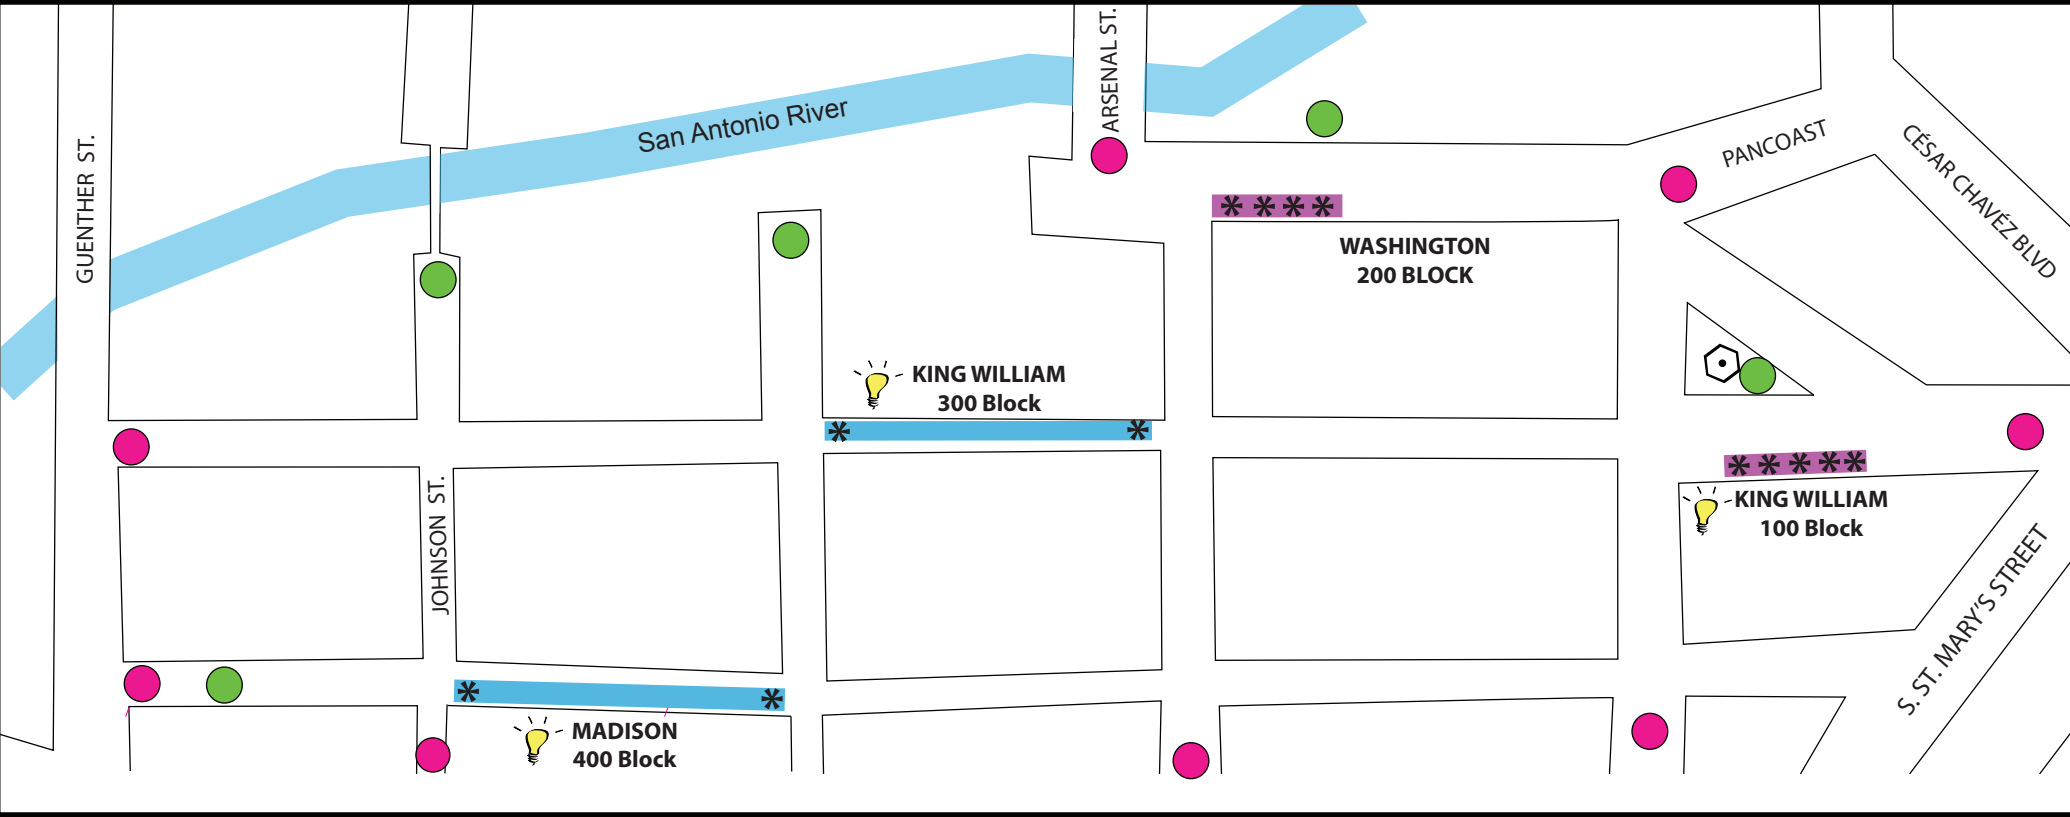

# King William Fair 2020

## Food Booth Map

 Standard Booth & Cart Locations

 Corner Booth Location

 Premium Block

 Electricity Available on this Block

 Admission Gate

 Entertainment / Stage