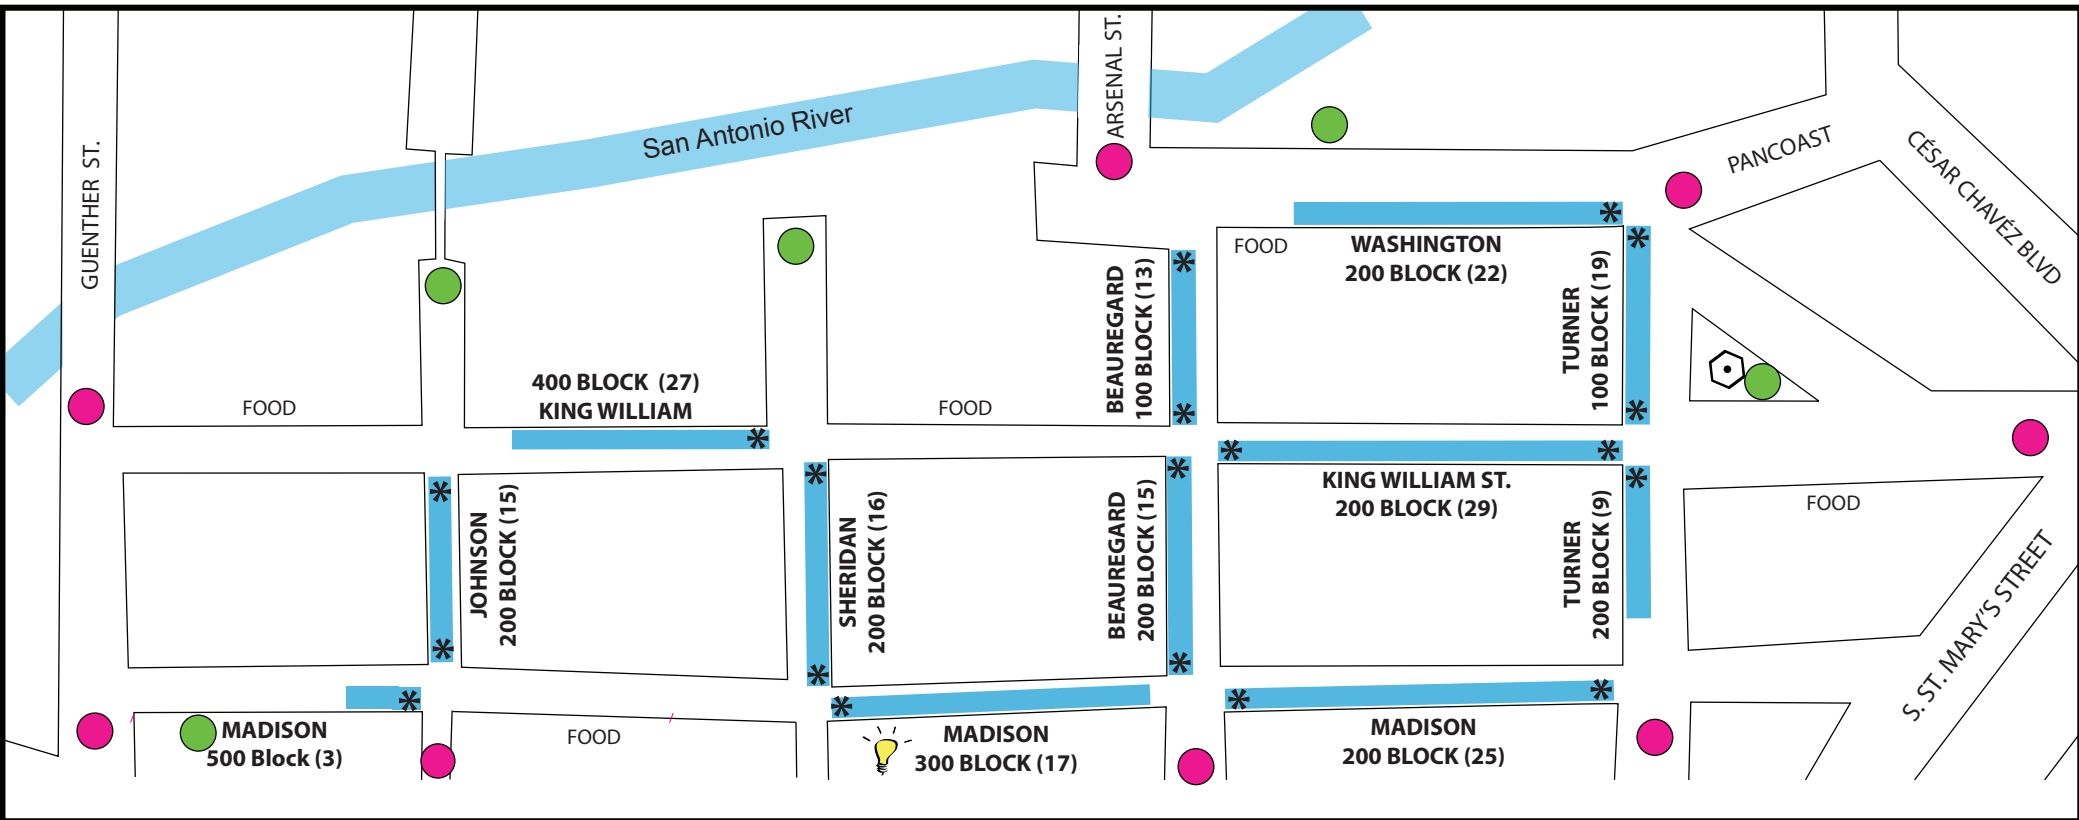

# King William Fair 2019

## Art and Craft Booth Map

 Standard Booth Location

 Corner Booth Location

 Electricity Available on this Block  
(# total booths on block)

 Admission Gate

 Entertainment / Stage