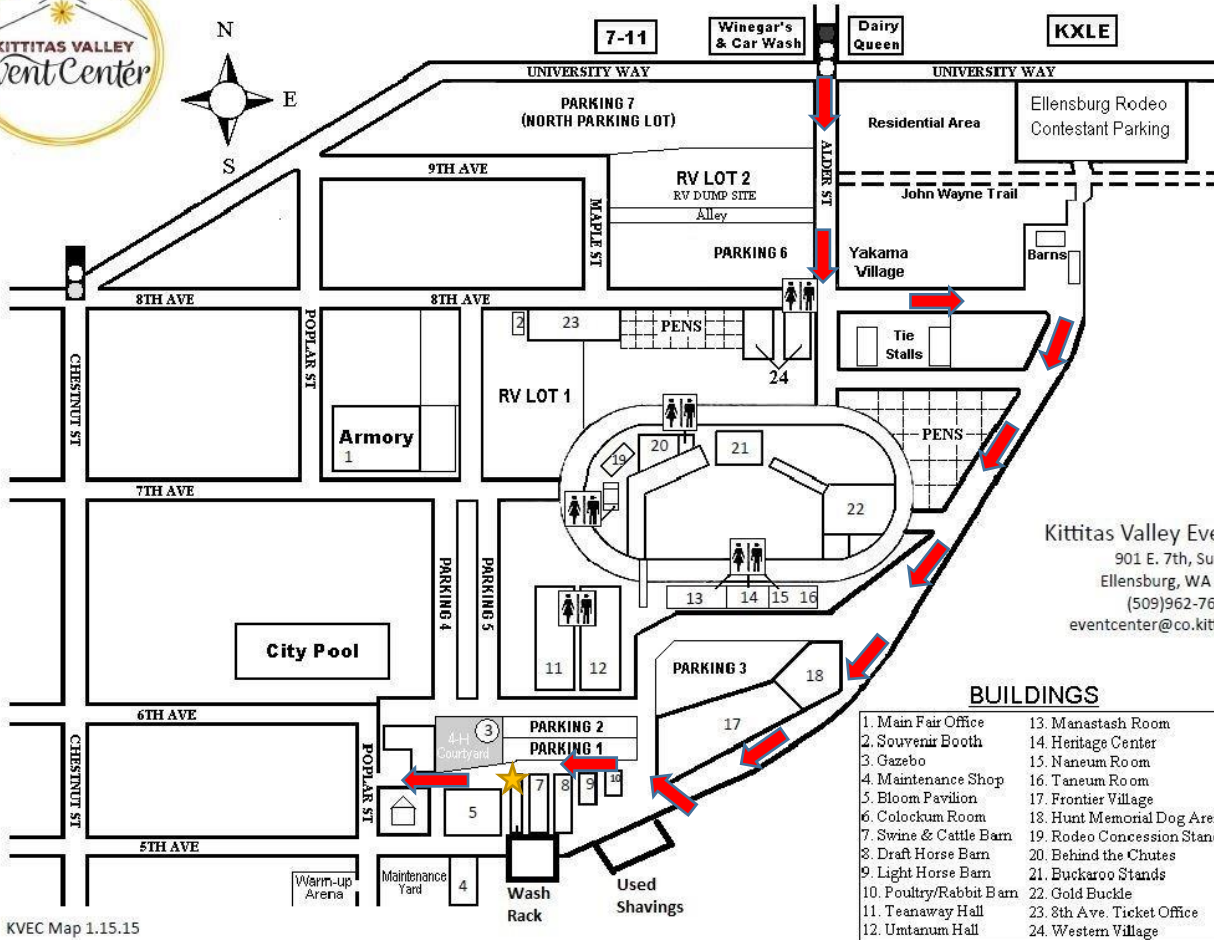

Goat, Sheep and Swine Route

Kittitas Valley Event Center
 901 E. 7th, Suite 1
 Ellensburg, WA 98926
 (509)962-7639
 eventcenter@co.kittitas.wa.us

BUILDINGS

- | | |
|-------------------------|-----------------------------|
| 1. Main Fair Office | 13. Manastash Room |
| 2. Souvenir Booth | 14. Heritage Center |
| 3. Gazebo | 15. Naneum Room |
| 4. Maintenance Shop | 16. Taneum Room |
| 5. Bloom Pavilion | 17. Frontier Village |
| 6. Colockum Room | 18. Hunt Memorial Dog Arena |
| 7. Swine & Cattle Barn | 19. Rodeo Concession Stand |
| 8. Draft Horse Barn | 20. Behind the Chutes |
| 9. Light Horse Barn | 21. Buckaroo Stands |
| 10. Poultry/Rabbit Barn | 22. Gold Buckle |
| 11. Teanaway Hall | 23. 8th Ave. Ticket Office |
| 12. Umtanum Hall | 24. Western Village |

 Bloom Pavilion

KVEC Map 1.15.15

Beef Route

Kittitas Valley Event Center
 901 E. 7th, Suite 1
 Ellensburg, WA 98926
 (509)962-7639
 eventcenter@co.kittitas.wa.us

BUILDINGS

- | | |
|-------------------------|-----------------------------|
| 1. Main Fair Office | 13. Manastash Room |
| 2. Souvenir Booth | 14. Heritage Center |
| 3. Gazebo | 15. Naneum Room |
| 4. Maintenance Shop | 16. Taneum Room |
| 5. Bloom Pavilion | 17. Frontier Village |
| 6. Colockum Room | 18. Hunt Memorial Dog Arena |
| 7. Swine & Cattle Barn | 19. Rodeo Concession Stand |
| 8. Draft Horse Barn | 20. Behind the Chutes |
| 9. Light Horse Barn | 21. Buckaroo Stands |
| 10. Poultry/Rabbit Barn | 22. Gold Buckle |
| 11. Teanaway Hall | 23. 8th Ave. Ticket Office |
| 12. Umtanum Hall | 24. Western Village |

KVEC Map 1.15.15