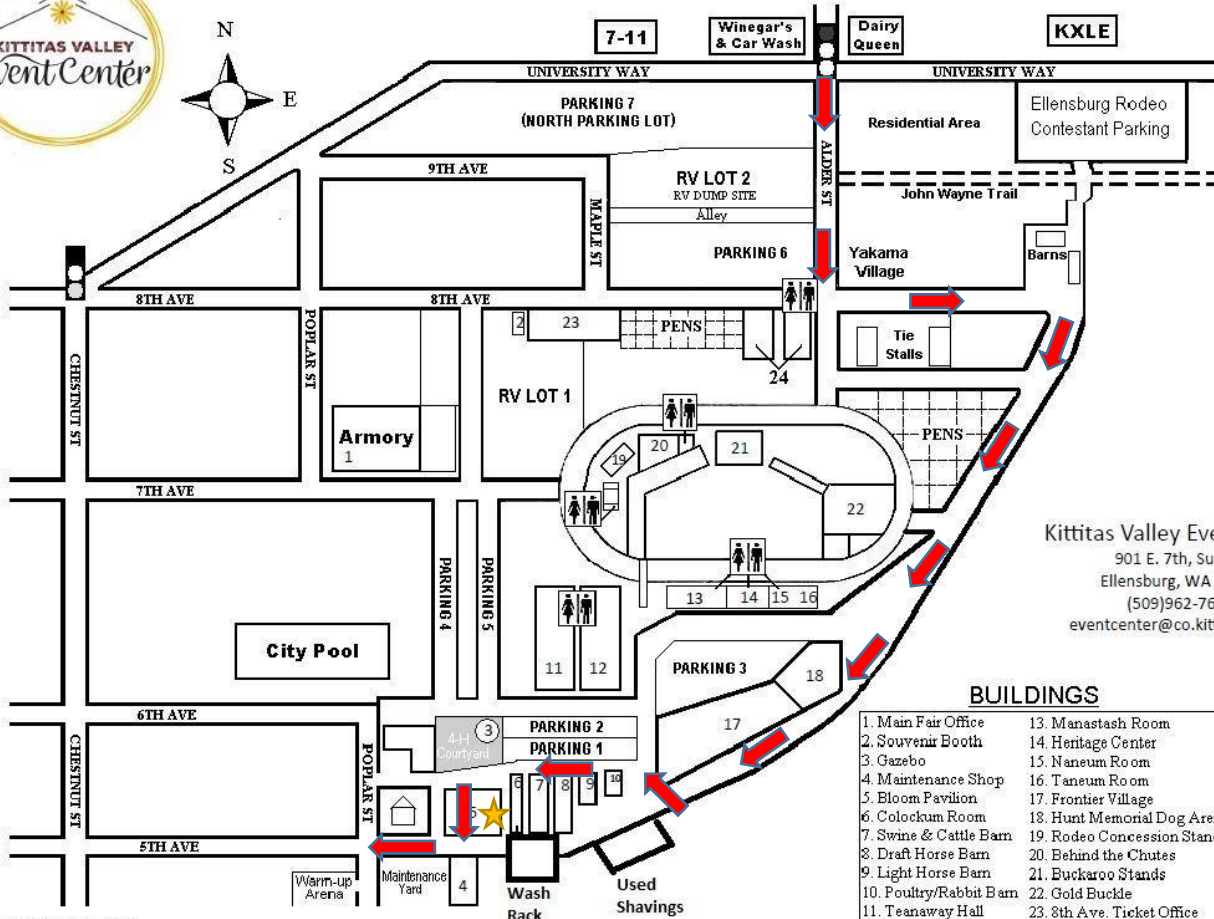

Goat, Sheep and Swine Route

Kittitas Valley Event Center
 901 E. 7th, Suite 1
 Ellensburg, WA 98926
 (509)962-7639
 eventcenter@co.kittitas.wa.us

BUILDINGS

- | | |
|-------------------------|-----------------------------|
| 1. Main Fair Office | 13. Manastash Room |
| 2. Souvenir Booth | 14. Heritage Center |
| 3. Gazebo | 15. Naneum Room |
| 4. Maintenance Shop | 16. Taneum Room |
| 5. Bloom Pavilion | 17. Frontier Village |
| 6. Colockum Room | 18. Hunt Memorial Dog Arena |
| 7. Swine & Cattle Barn | 19. Rodeo Concession Stand |
| 8. Draft Horse Barn | 20. Behind the Chutes |
| 9. Light Horse Barn | 21. Buckaroo Stands |
| 10. Poultry/Rabbit Barn | 22. Gold Buckle |
| 11. Teanaway Hall | 23. 8th Ave. Ticket Office |
| 12. Umtanum Hall | 24. Western Village |

 Bloom Pavilion

KVEC Map 1.15.15

Beef Route

Kittitas Valley Event Center
 901 E. 7th, Suite 1
 Ellensburg, WA 98926
 (509)962-7639
 eventcenter@co.kittitas.wa.us

BUILDINGS

- | | |
|-------------------------|-----------------------------|
| 1. Main Fair Office | 13. Manastash Room |
| 2. Souvenir Booth | 14. Heritage Center |
| 3. Gazebo | 15. Naneum Room |
| 4. Maintenance Shop | 16. Taneum Room |
| 5. Bloom Pavilion | 17. Frontier Village |
| 6. Colockum Room | 18. Hunt Memorial Dog Arena |
| 7. Swine & Cattle Barn | 19. Rodeo Concession Stand |
| 8. Draft Horse Barn | 20. Behind the Chutes |
| 9. Light Horse Barn | 21. Buckaroo Stands |
| 10. Poultry/Rabbit Barn | 22. Gold Buckle |
| 11. Teanaway Hall | 23. 8th Ave. Ticket Office |
| 12. Umtanum Hall | 24. Western Village |

KVEC Map 1.15.15