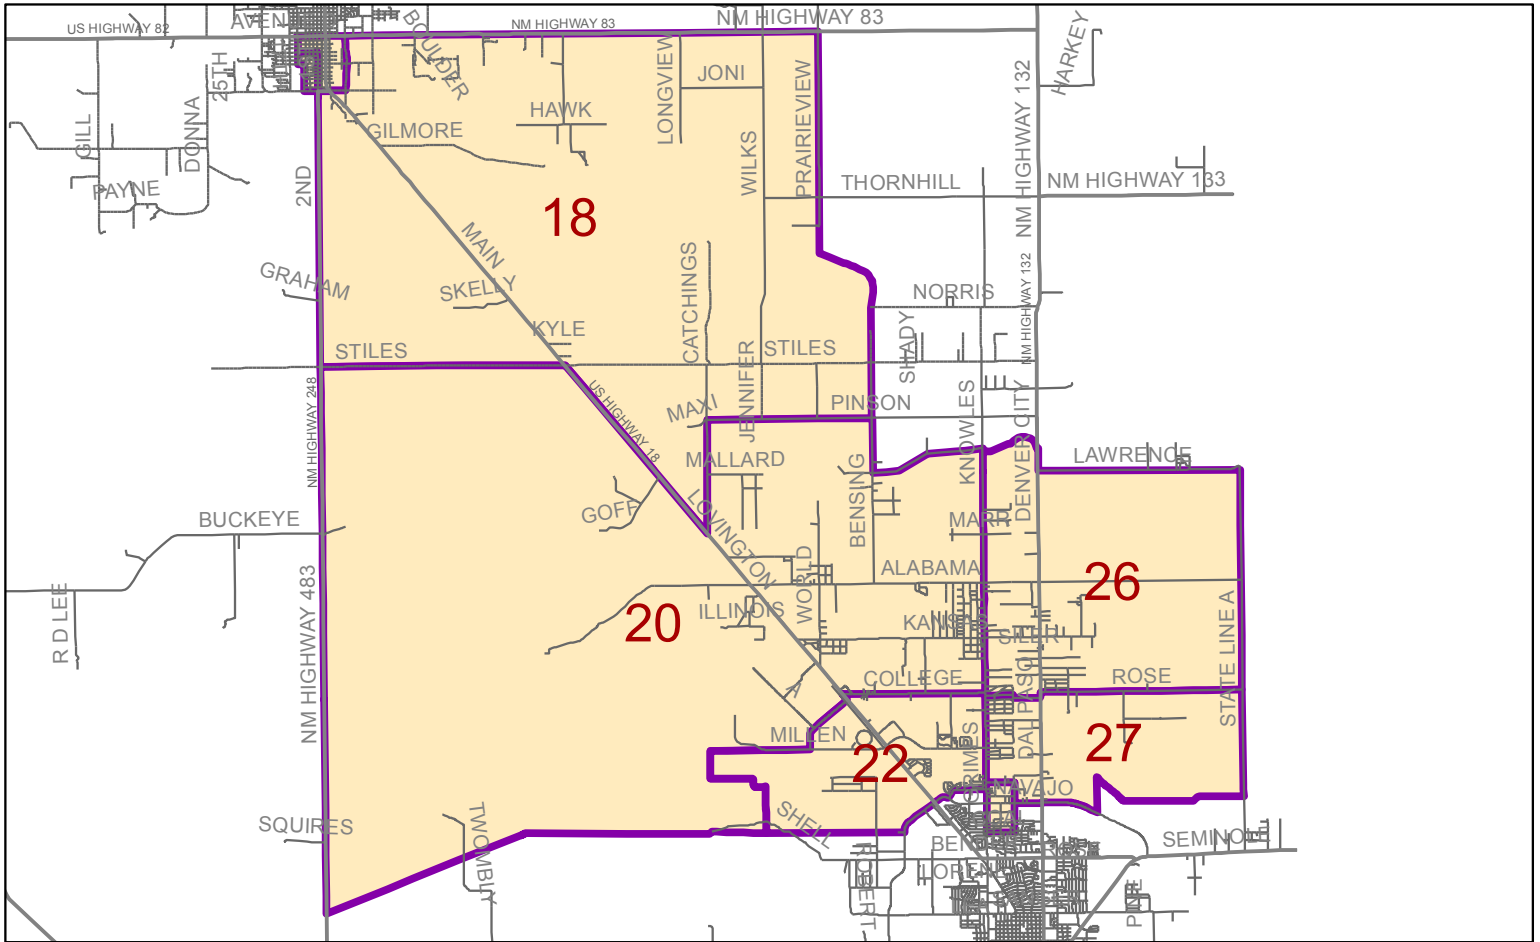

LEA COUNTY COMMISSION DISTRICT 2