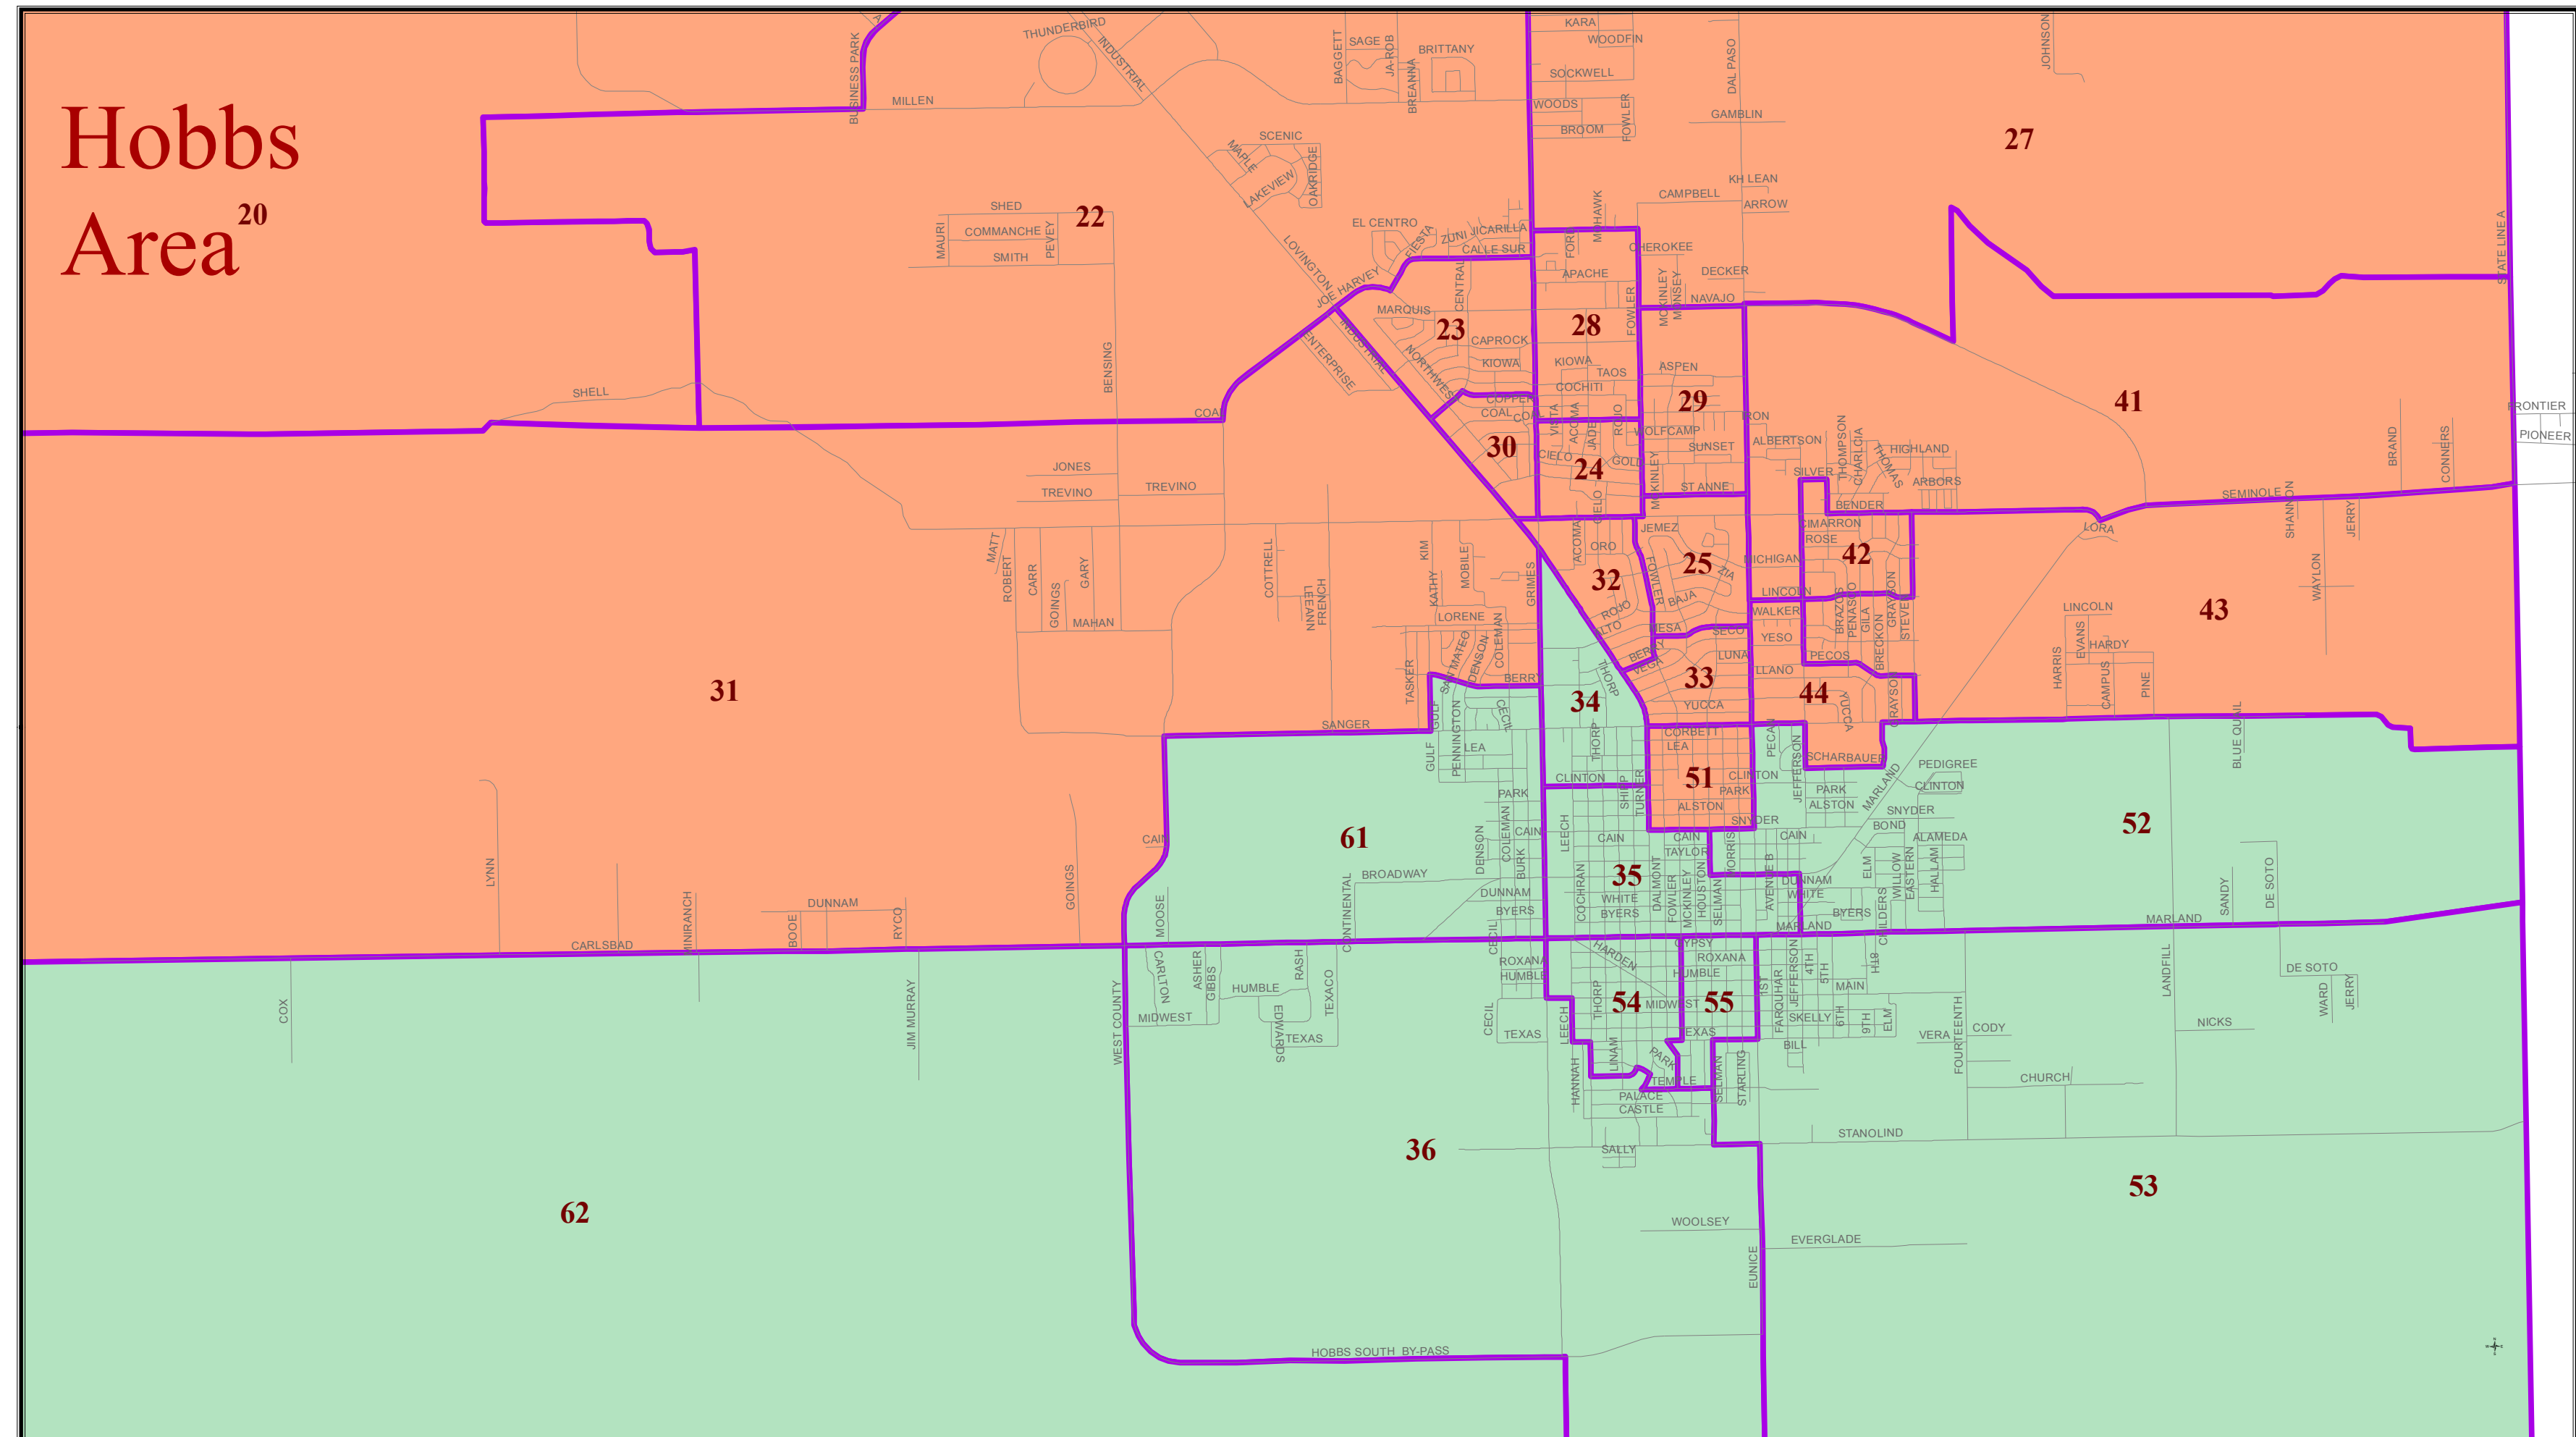

State Representative Districts

Legend

Representative District 61 Precincts

- Pct. 11
- Pct. 12
- Pct. 14
- Pct. 15
- Pct. 16
- Pct. 17
- Pct. 34
- Pct. 35
- Pct. 36
- Pct. 52
- Pct. 53
- Pct. 54
- Pct. 55
- Pct. 61
- Pct. 62
- Pct. 71
- Pct. 72
- Pct. 73
- Pct. 74

Legend

Representative District 62 Precincts

- Pct. 18
- Pct. 20
- Pct. 22
- Pct. 23
- Pct. 24
- Pct. 25
- Pct. 26
- Pct. 27
- Pct. 28
- Pct. 29
- Pct. 30
- Pct. 31
- Pct. 32
- Pct. 33
- Pct. 41
- Pct. 42
- Pct. 43
- Pct. 44
- Pct. 51

Legend

Representative District 66 Precincts

- Pct. 2
- Pct. 3
- Pct. 10
- Pct. 13
- Pct. 21

Lovington Area

Hobbs Area