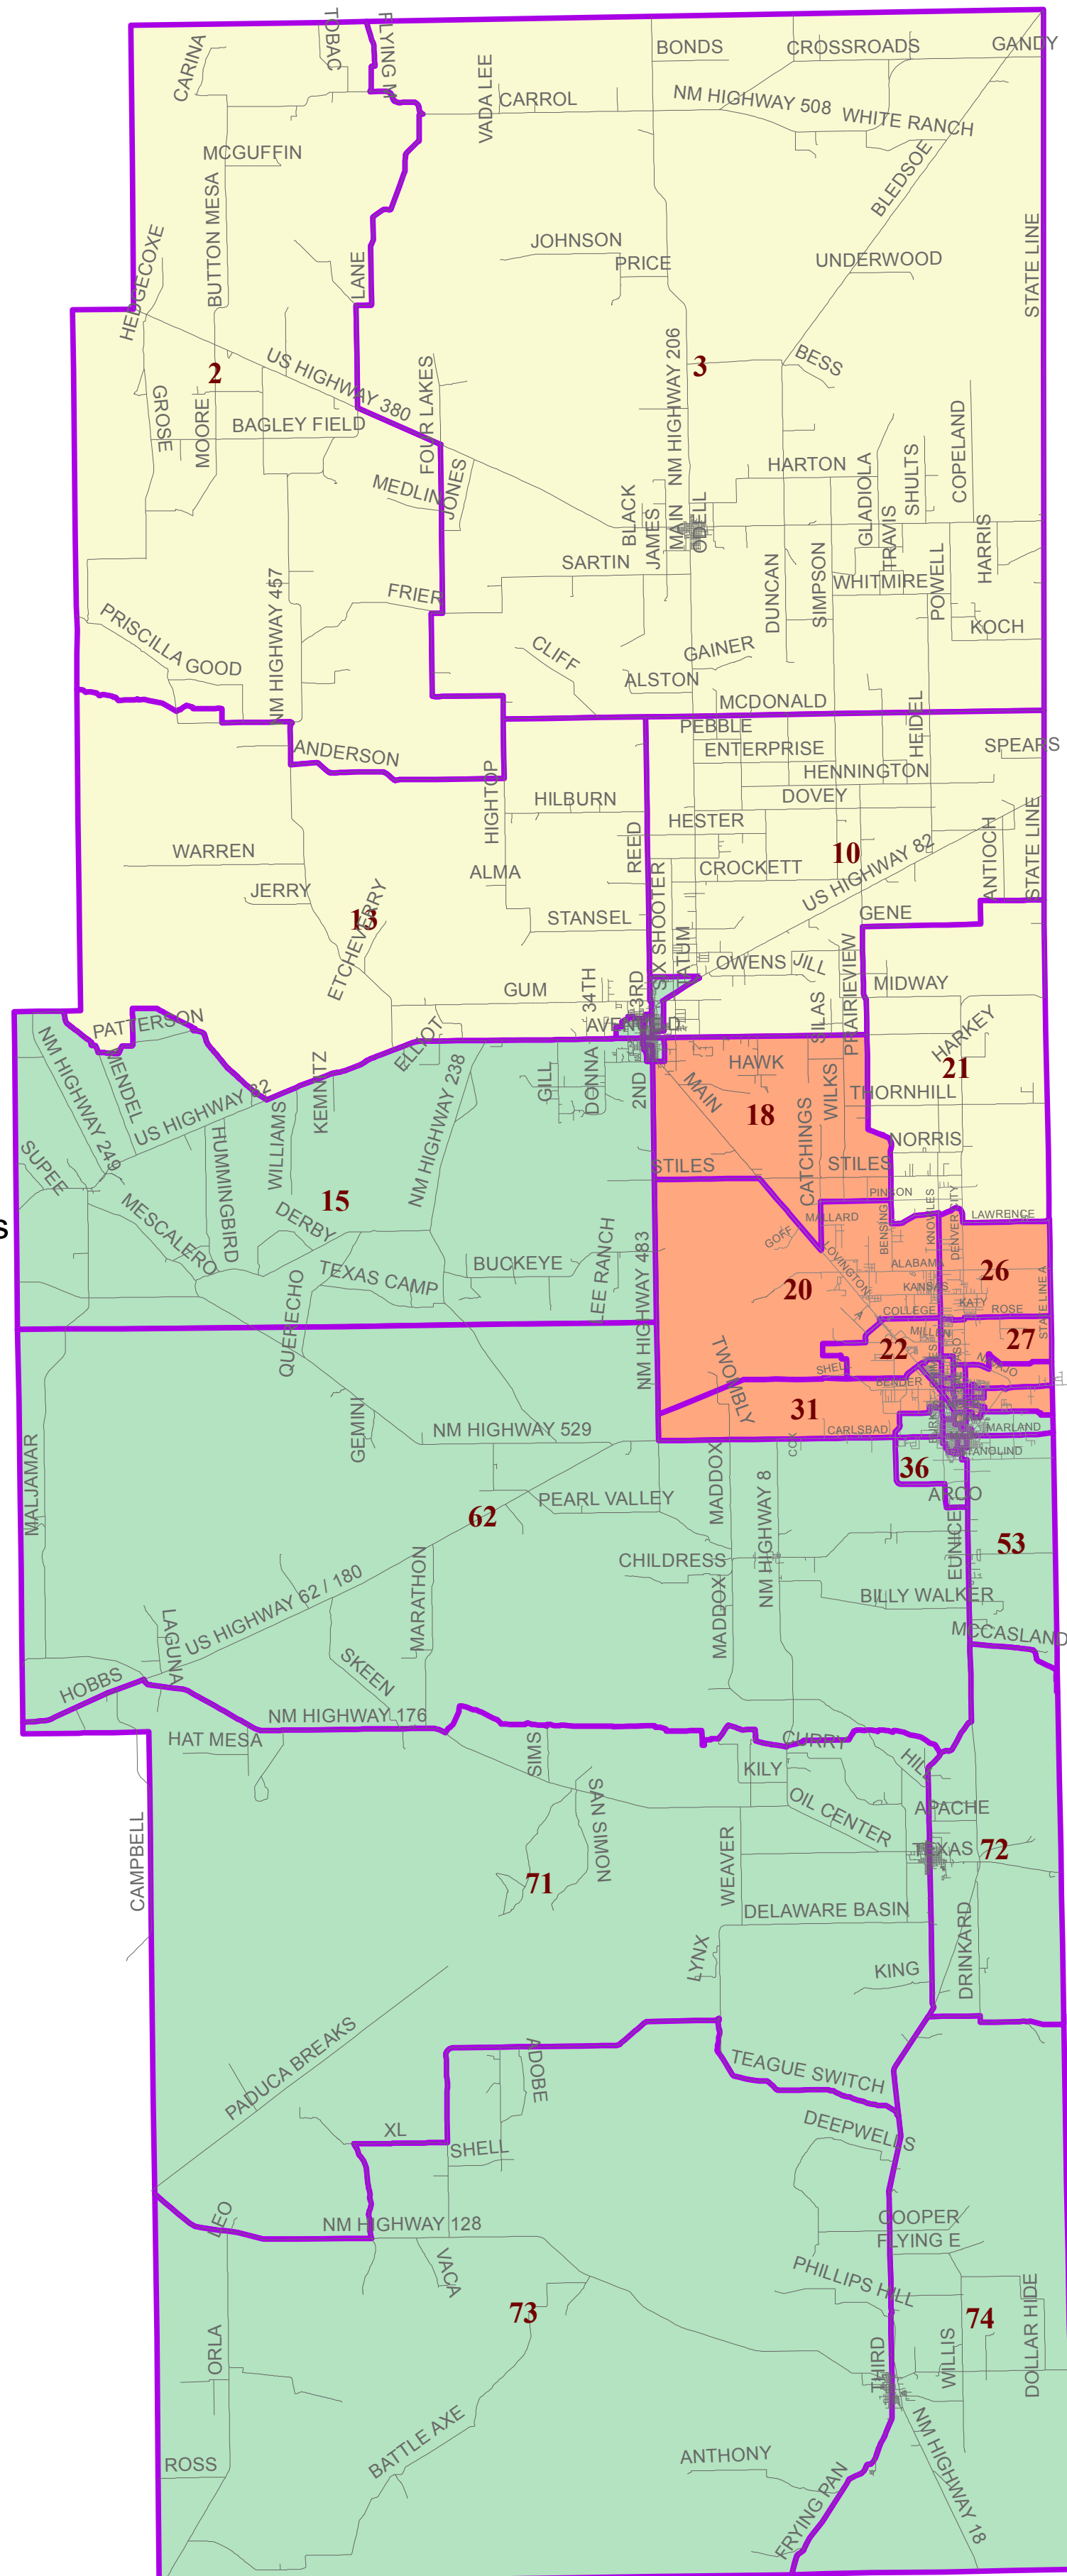

State Representative Districts

Legend

Representative District 61 Precincts

- Pct. 11
- Pct. 12
- Pct. 14
- Pct. 15
- Pct. 16
- Pct. 17
- Pct. 34
- Pct. 35
- Pct. 36
- Pct. 52
- Pct. 53
- Pct. 54
- Pct. 55
- Pct. 61
- Pct. 62
- Pct. 71
- Pct. 72
- Pct. 73
- Pct. 74

Legend

Representative District 62 Precincts

- Pct. 18
- Pct. 20
- Pct. 22
- Pct. 23
- Pct. 24
- Pct. 25
- Pct. 26
- Pct. 27
- Pct. 28
- Pct. 29
- Pct. 30
- Pct. 31
- Pct. 32
- Pct. 33
- Pct. 41
- Pct. 42
- Pct. 43
- Pct. 44
- Pct. 51

Legend

Representative District 66 Precincts

- Pct. 2
- Pct. 3
- Pct. 10
- Pct. 13
- Pct. 21