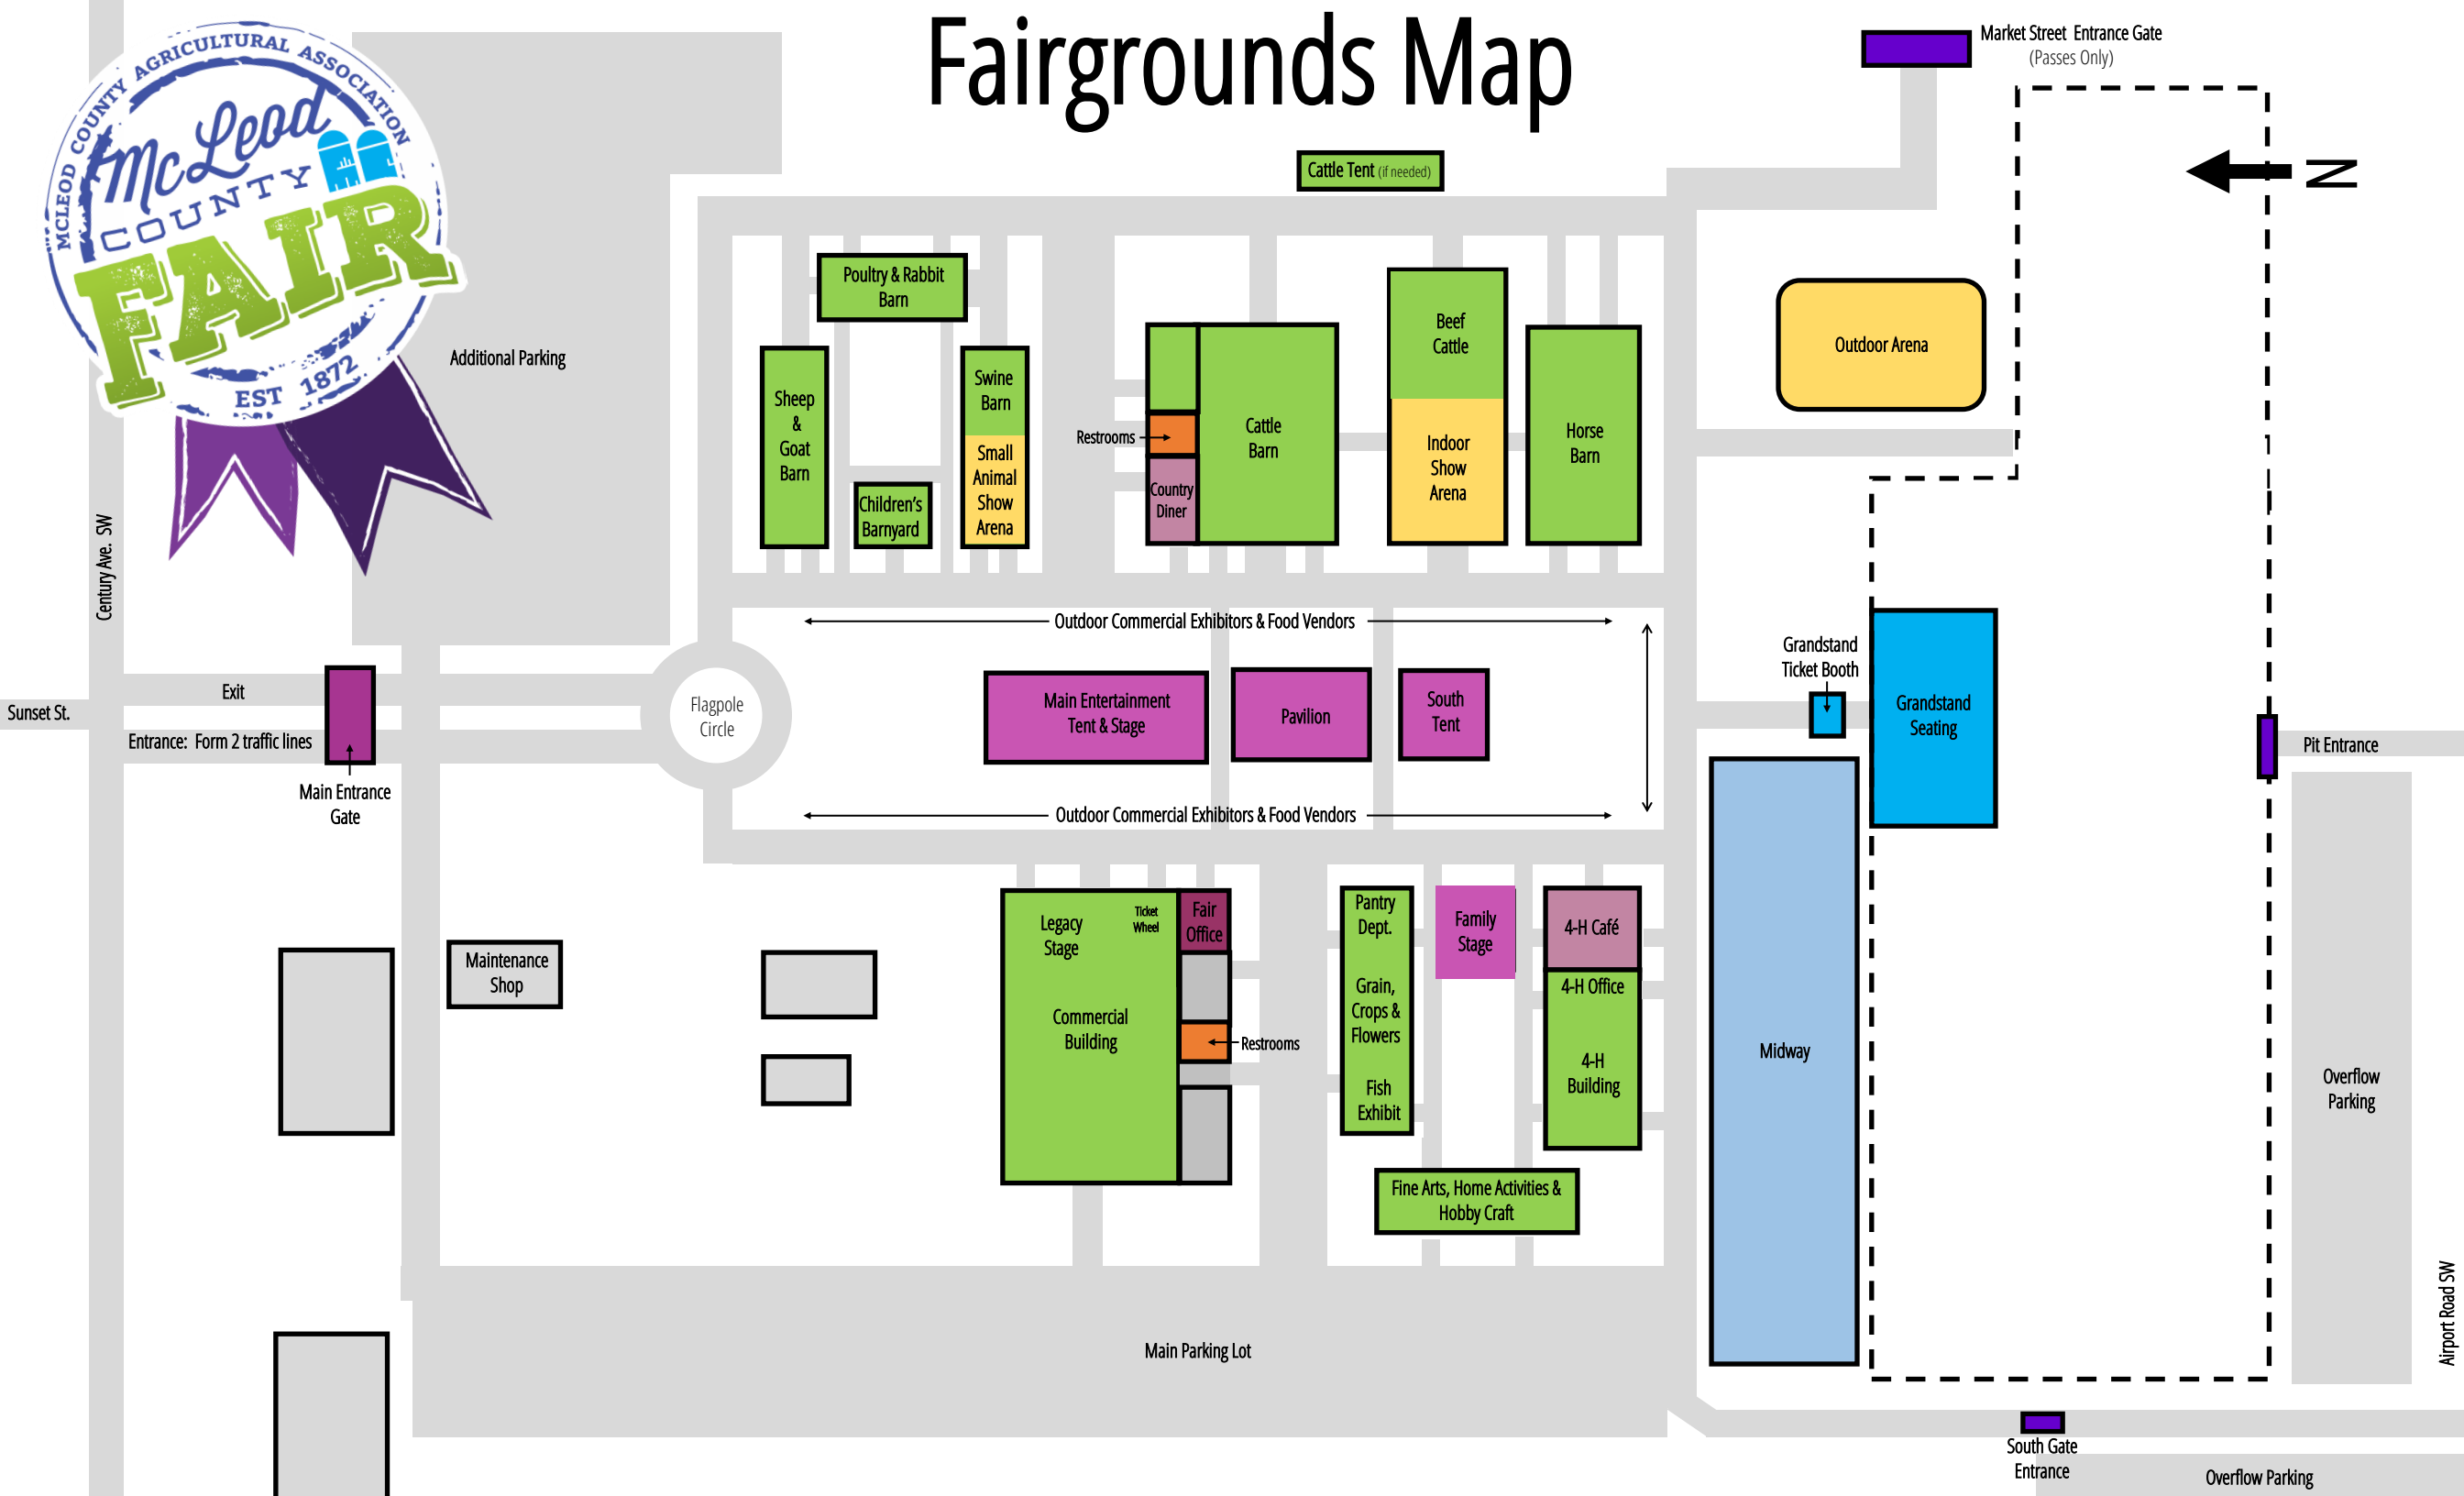

Fairgrounds Map

Century Ave. SW

Sunset St.

Pit Entrance

Airport Road SW

South Gate Entrance

Overflow Parking

Main Parking Lot

Horse Barn

Beef Cattle

Indoor Show Arena

Pavilion

Main Entertainment Tent & Stage

Family Stage

4-H Café

4-H Office

4-H Building

Pantry Dept.

Grain, Crops & Flowers

Fish Exhibit

Legacy Stage

Commercial Building

Fair Office

Ticket Wheel

Restrooms

Swine Barn

Small Animal Show Arena

Children's Barnyard

Sheep & Goat Barn

Poultry & Rabbit Barn

Cattle Tent (if needed)

Additional Parking