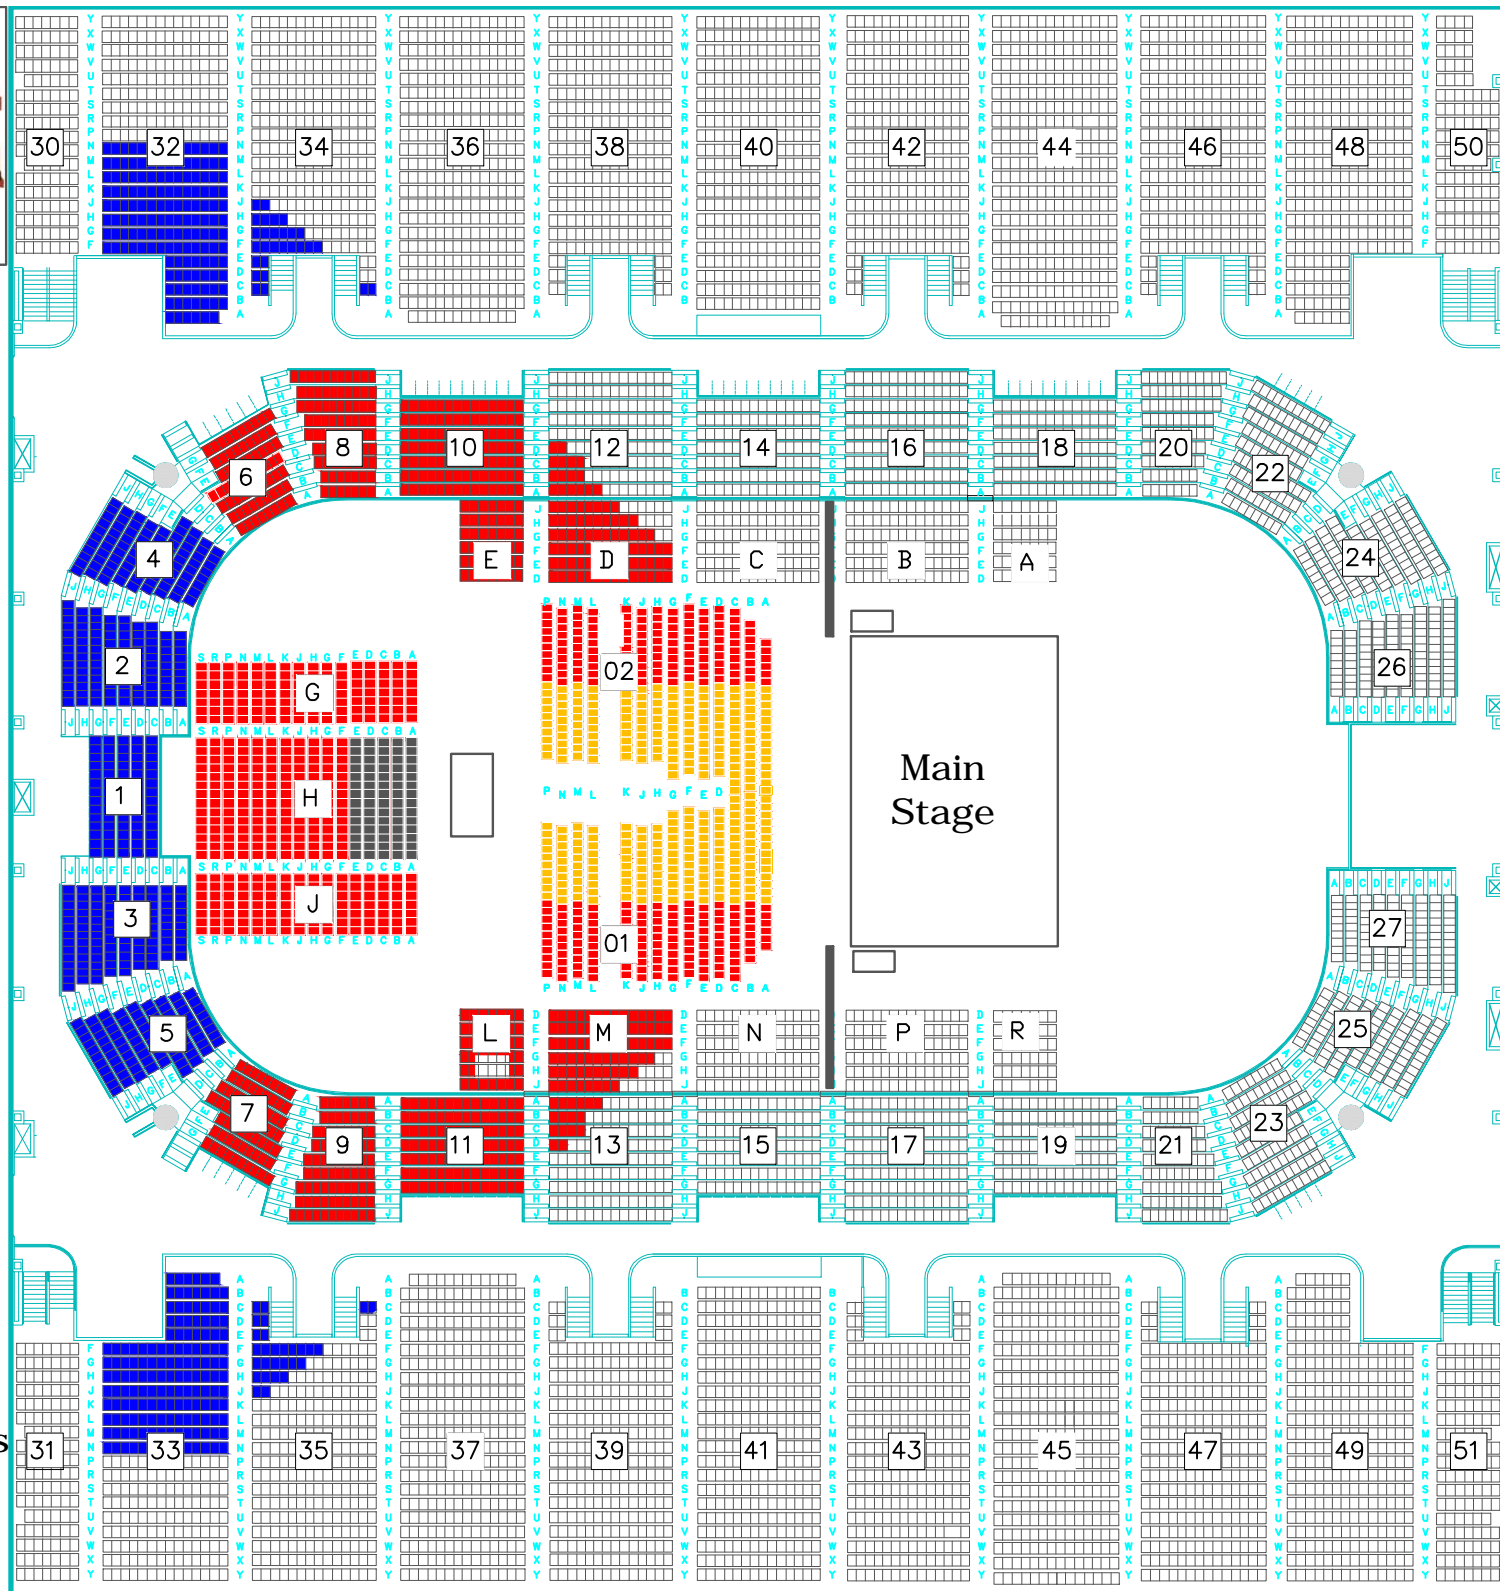

**Finding Neverland**  
Thursday April, 2nd 2020  
7:30 PM

- P1 \$78.50
- P2 \$63.50
- Student \$38.50
- P3 \$43.50
- Student \$38.50

Sponsored by:  
U.S. Bank Home2Suites  
ABC6/Fox4 Hot101.9

Phone order convenience fee of \$12.25 Per Ticket. Additional fees will apply for online purchases. All Sales are final (No Refunds, No Exchanges)