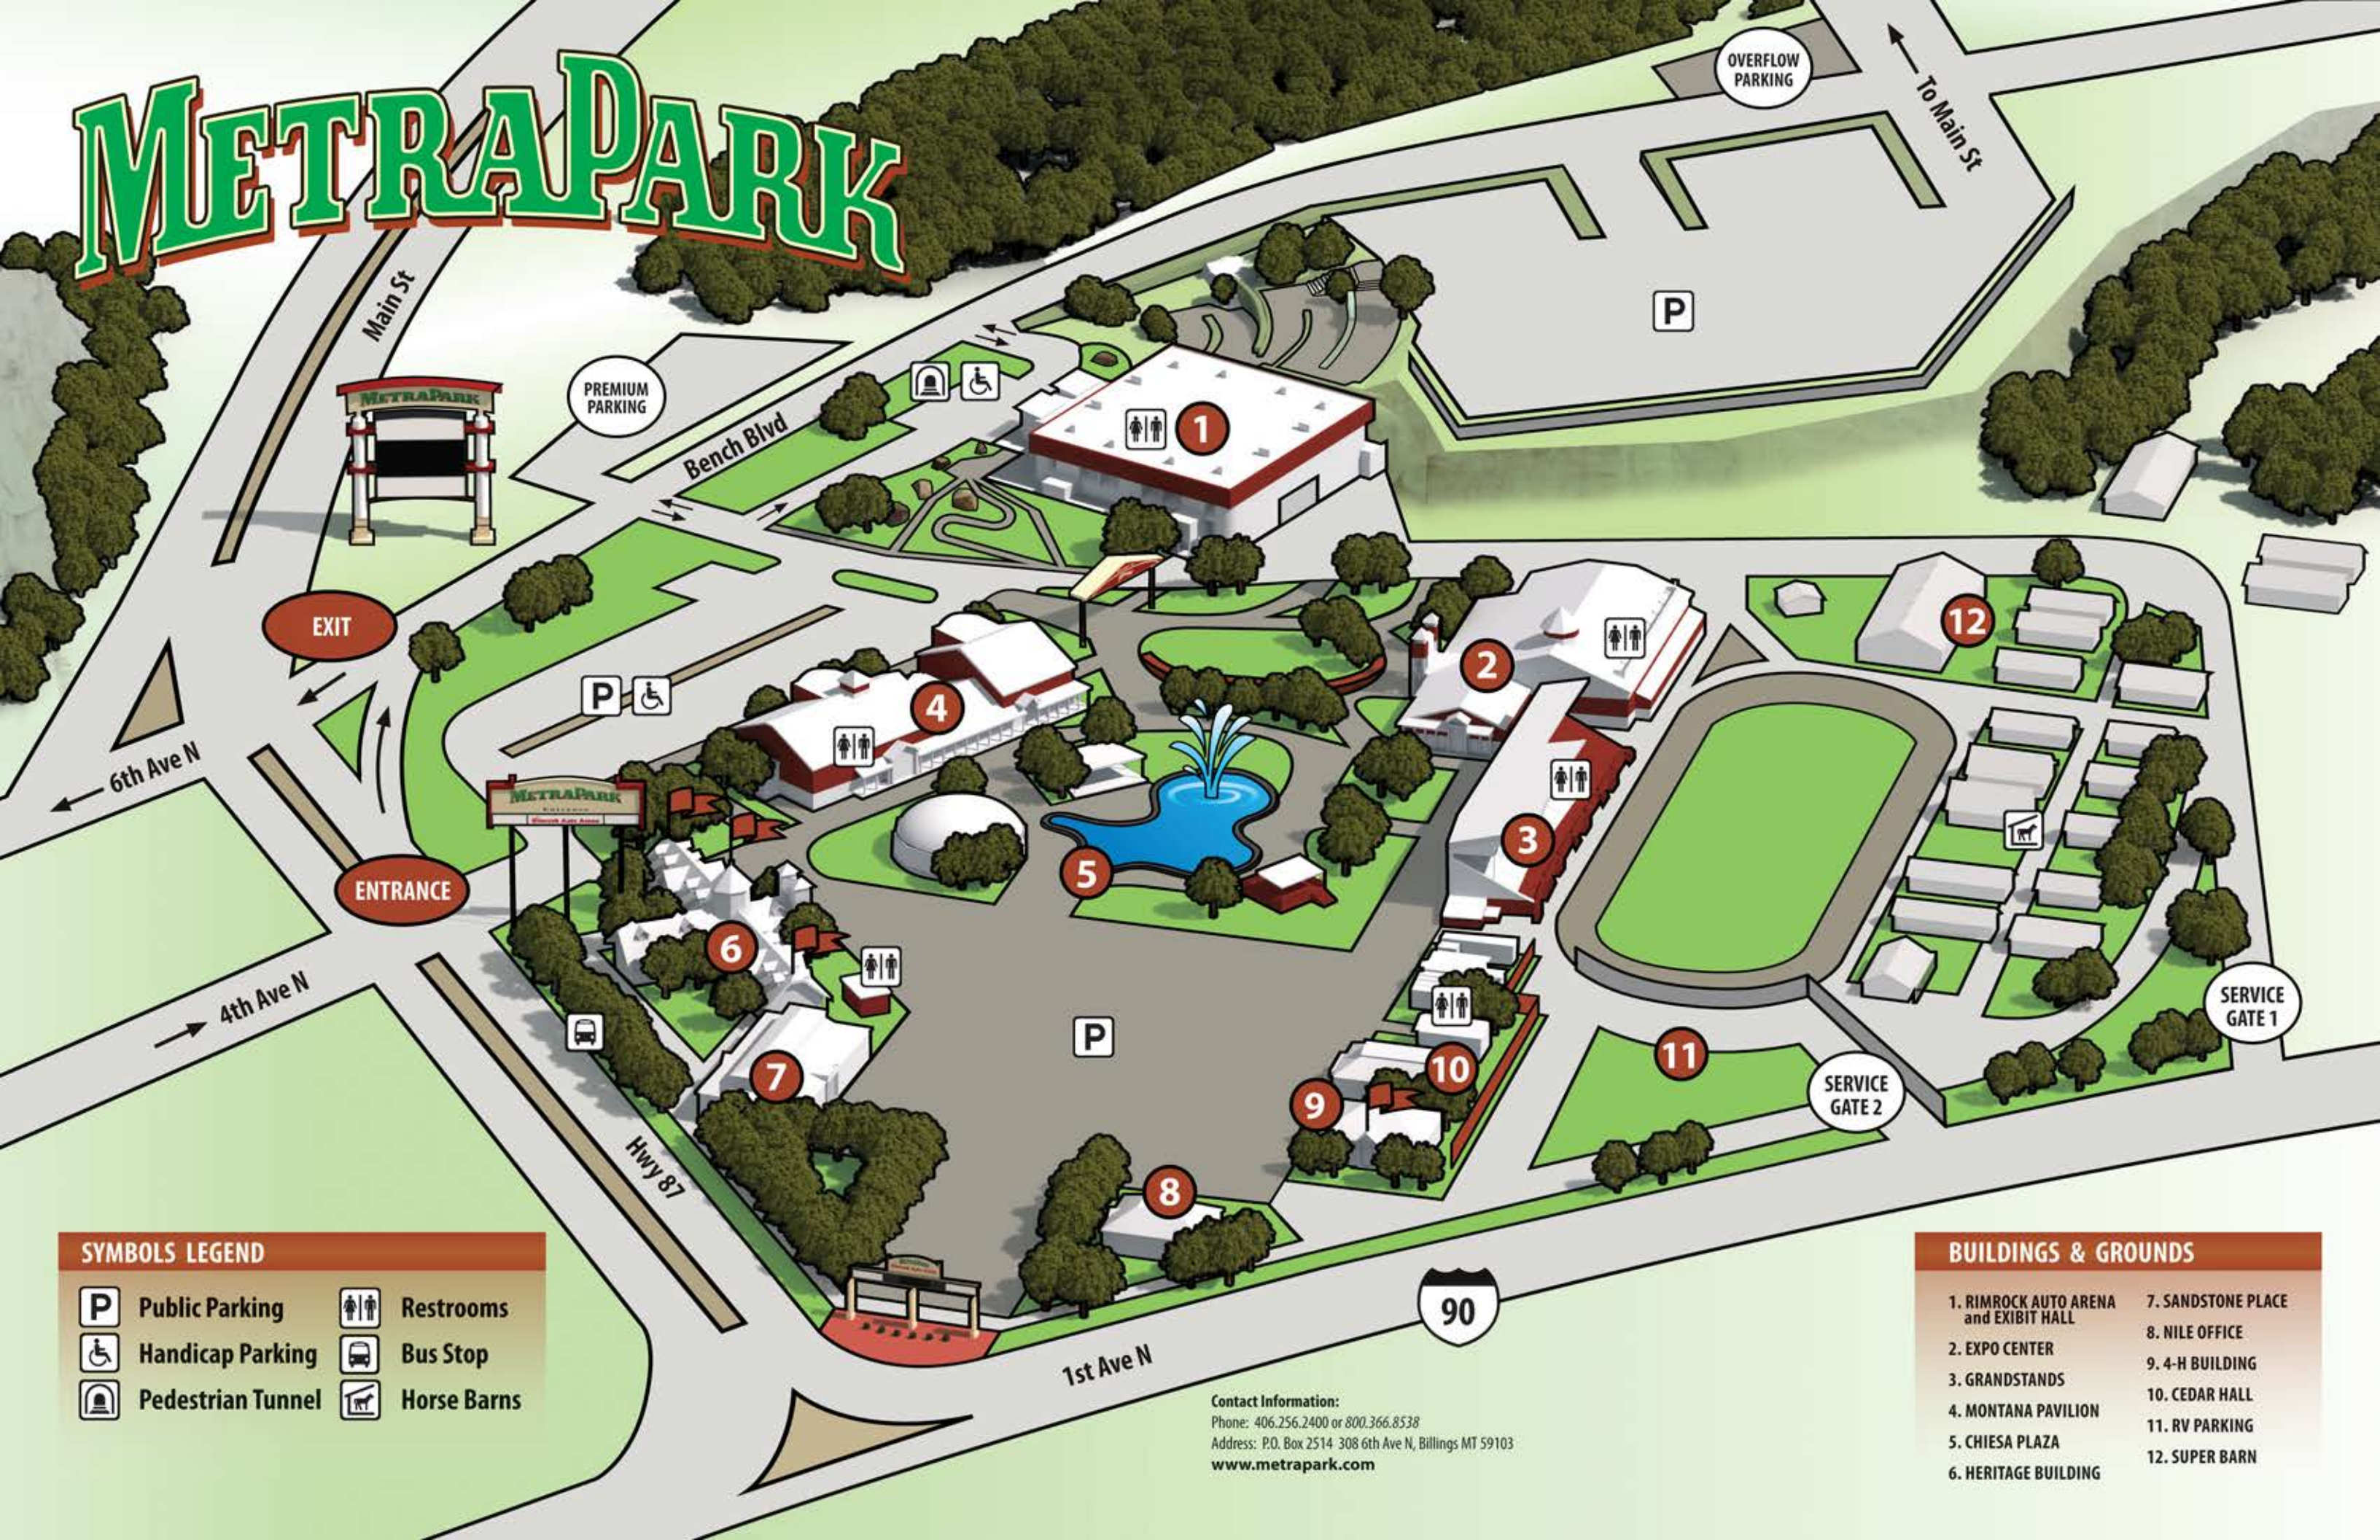

METRAPARK

SYMBOLS LEGEND

	Public Parking		Restrooms
	Handicap Parking		Bus Stop
	Pedestrian Tunnel		Horse Barns

BUILDINGS & GROUNDS

1. RIMROCK AUTO ARENA and EXHIBIT HALL	7. SANDSTONE PLACE
2. EXPO CENTER	8. NILE OFFICE
3. GRANDSTANDS	9. 4-H BUILDING
4. MONTANA PAVILION	10. CEDAR HALL
5. CHIESA PLAZA	11. RV PARKING
6. HERITAGE BUILDING	12. SUPER BARN