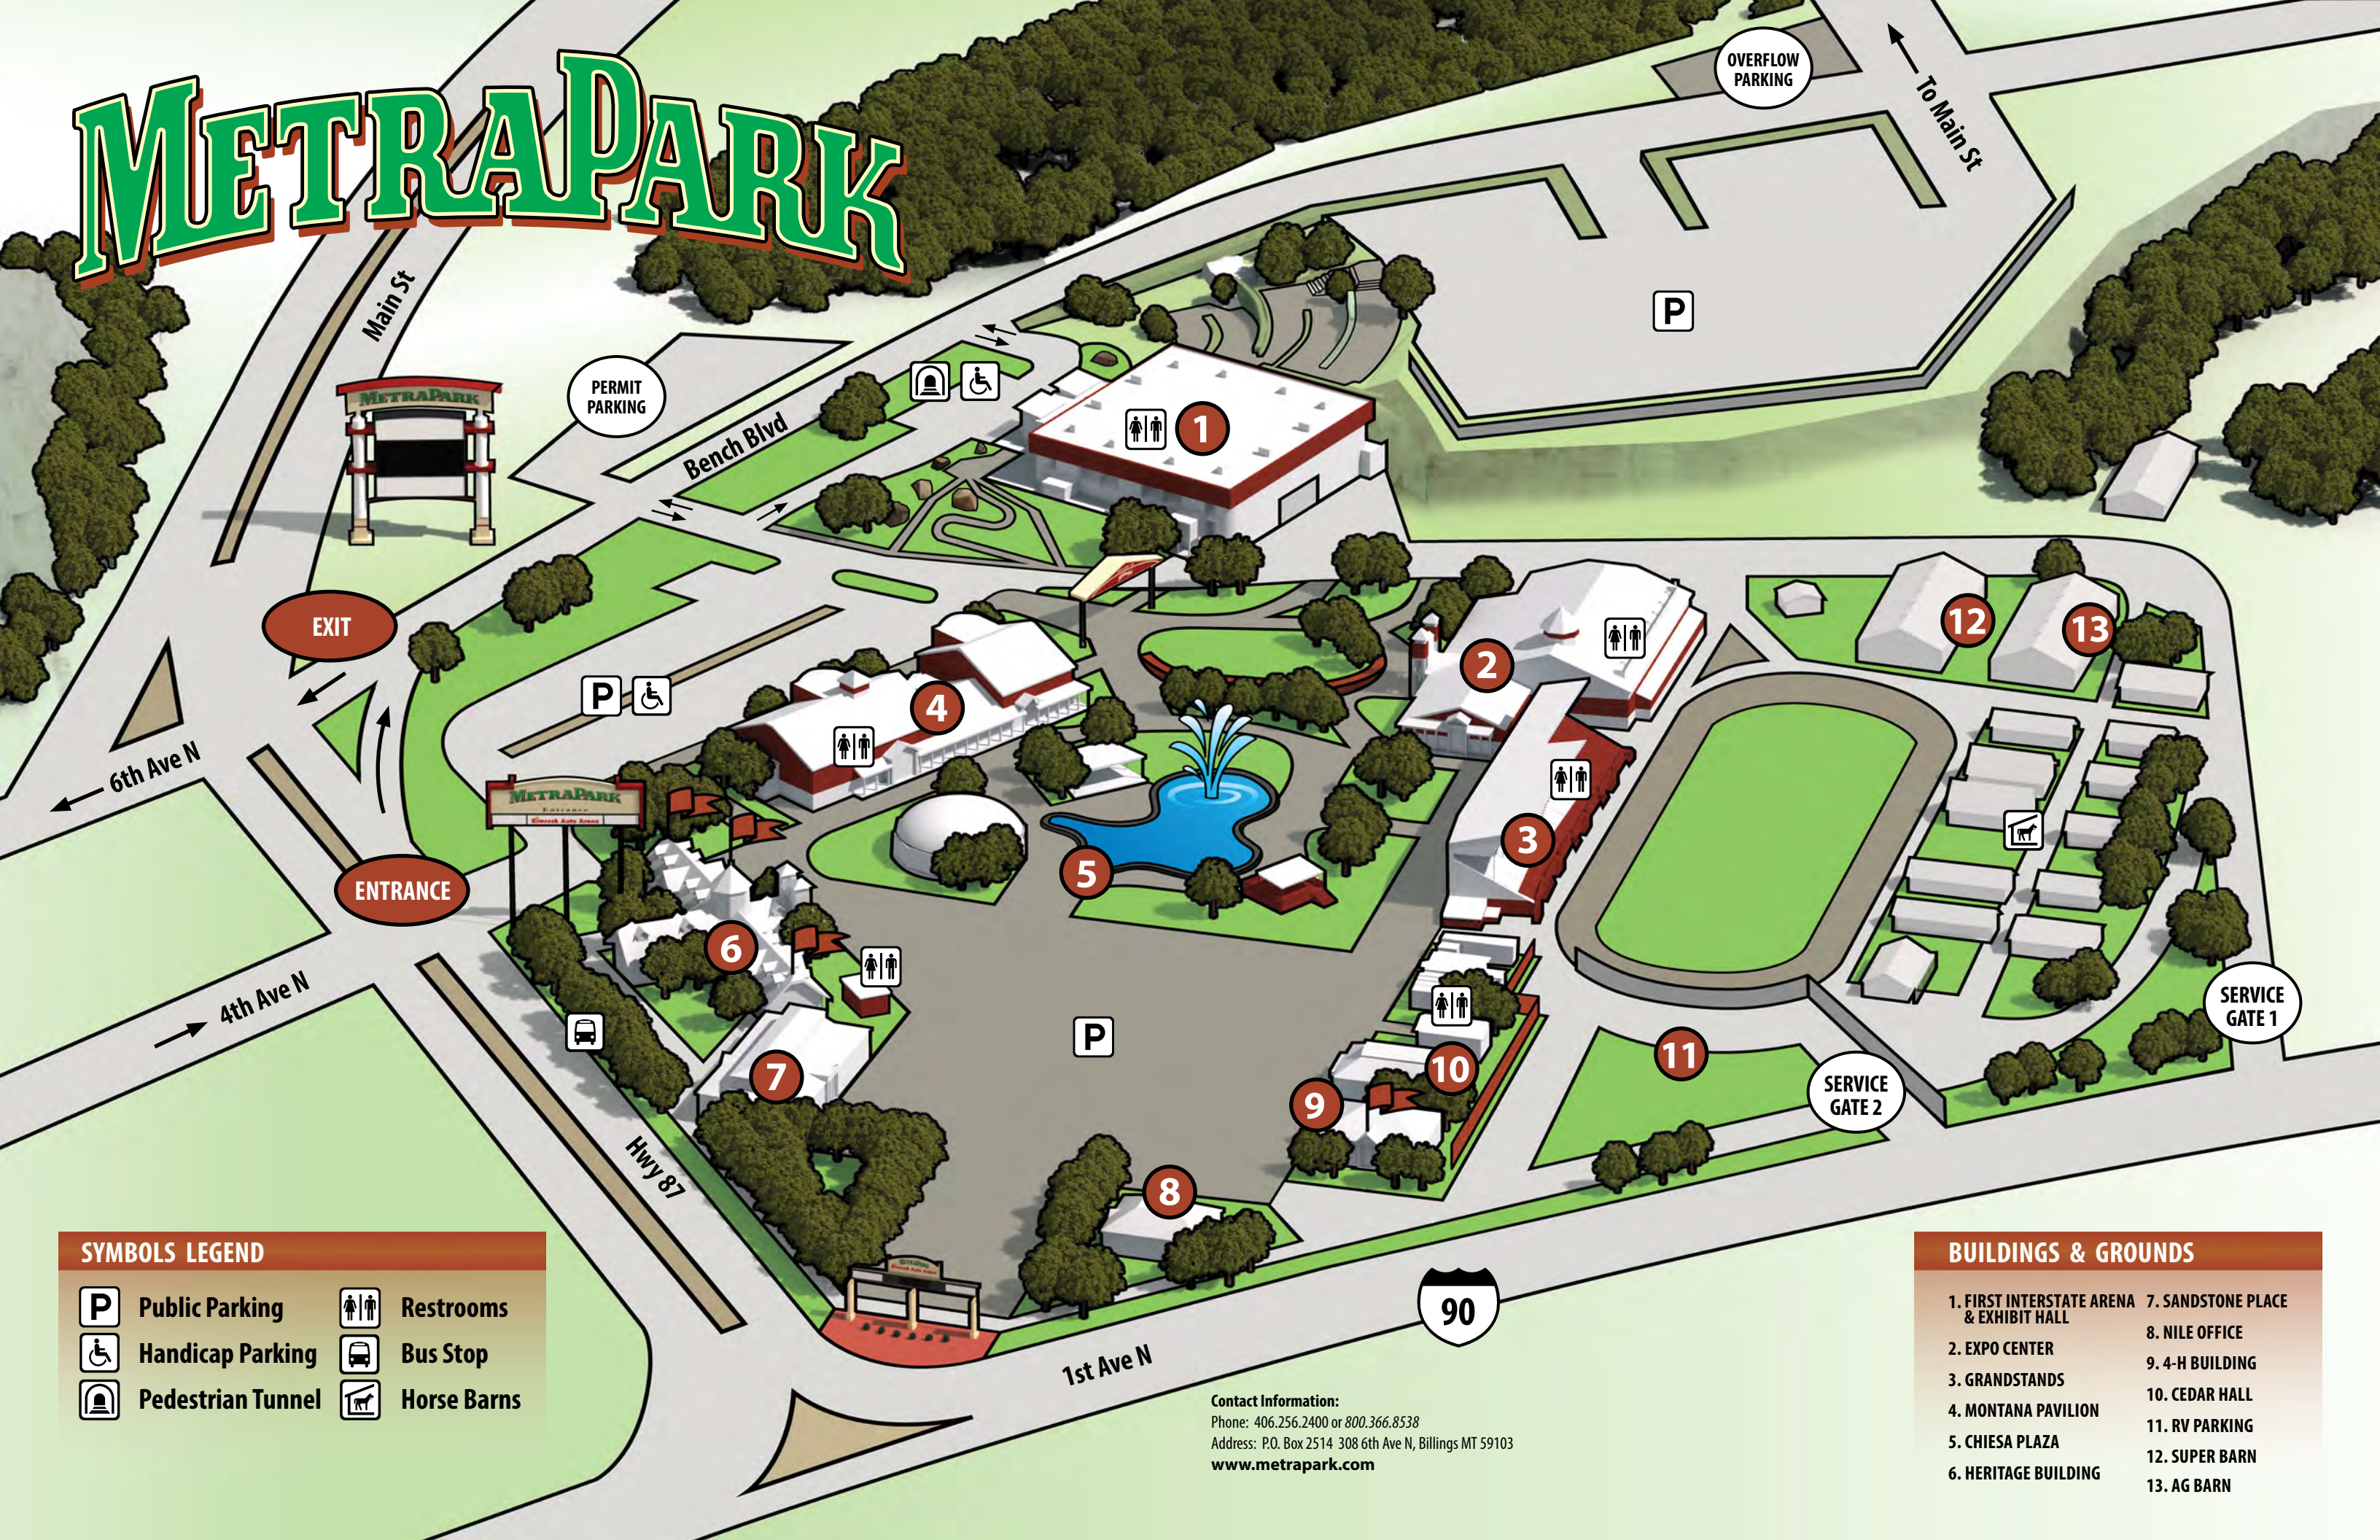

METRAPARK

SYMBOLS LEGEND

	Public Parking		Restrooms
	Handicap Parking		Bus Stop
	Pedestrian Tunnel		Horse Barns

BUILDINGS & GROUNDS

1. FIRST INTERSTATE ARENA & EXHIBIT HALL	7. SANDSTONE PLACE
2. EXPO CENTER	8. NILE OFFICE
3. GRANDSTANDS	9. 4-H BUILDING
4. MONTANA PAVILION	10. CEDAR HALL
5. CHIESA PLAZA	11. RV PARKING
6. HERITAGE BUILDING	12. SUPER BARN
	13. AG BARN