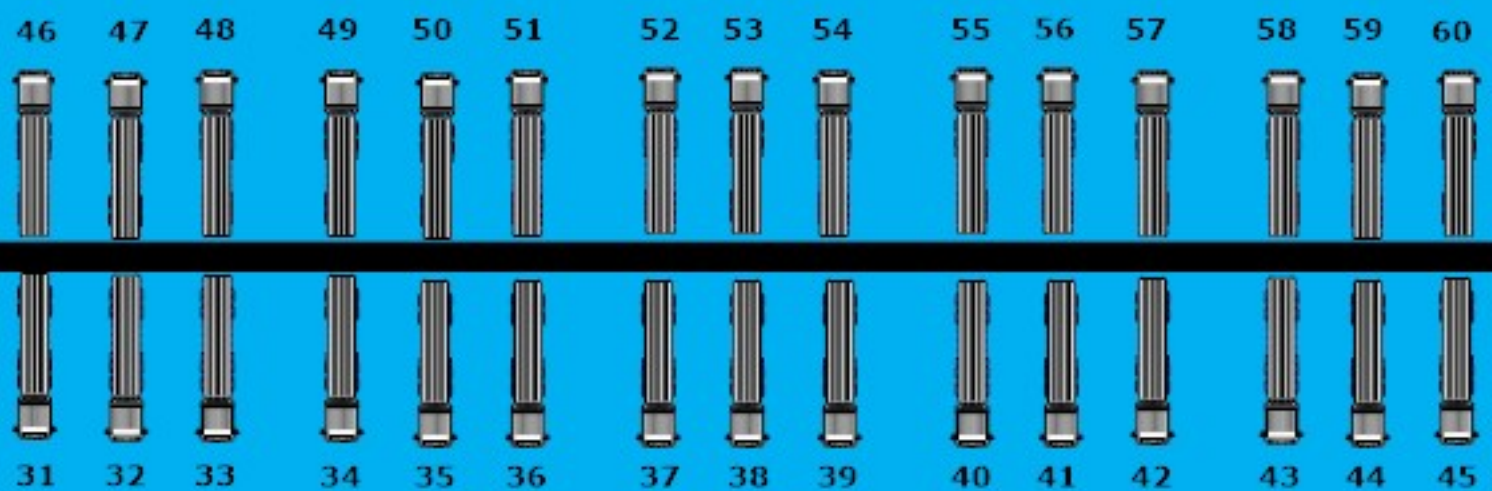

30 - 20' x 50' RV Hookups

75'

30 - 20' x 50' RV Hookups

75'

30 - 20' x 50' RV Hookups

LEA North Hookups - Blue Lot
RV Hookups 1 - 90 - 20'x50'
30 Amp Electricity