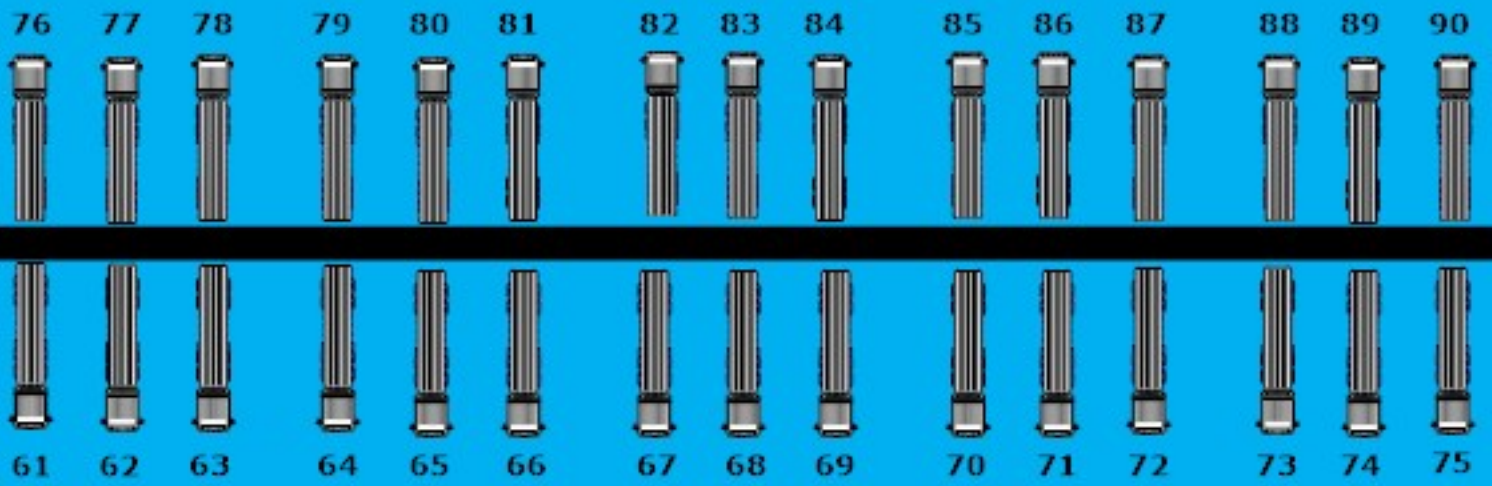

30 - 20' x 50' RV Hookups

75'

30 - 20' x 50' RV Hookups

75'

30 - 20' x 50' RV Hookups

LEA North Hookups - Blue Lot
RV Hookups 1 - 90 - 20'x50'
30 Amp Electricity