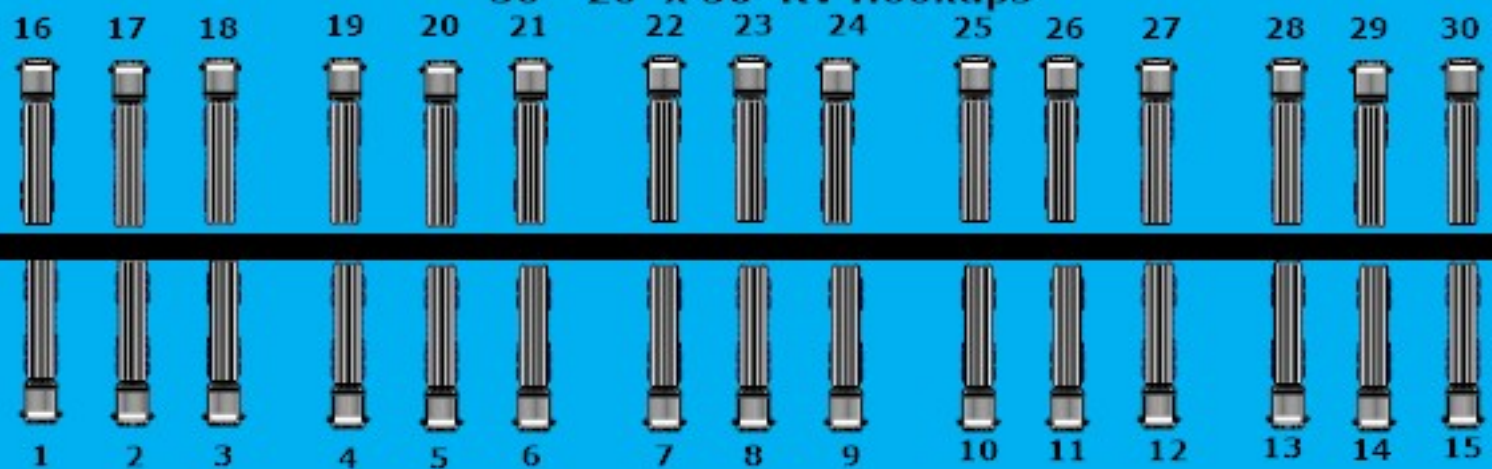

30 - 20' x 50' RV Hookups

75'

30 - 20' x 50' RV Hookups

75'

30 - 20' x 50' RV Hookups

LEA North Hookups - Blue Lot
RV Hookups 1 - 90 - 20'x50'
30 Amp Electricity