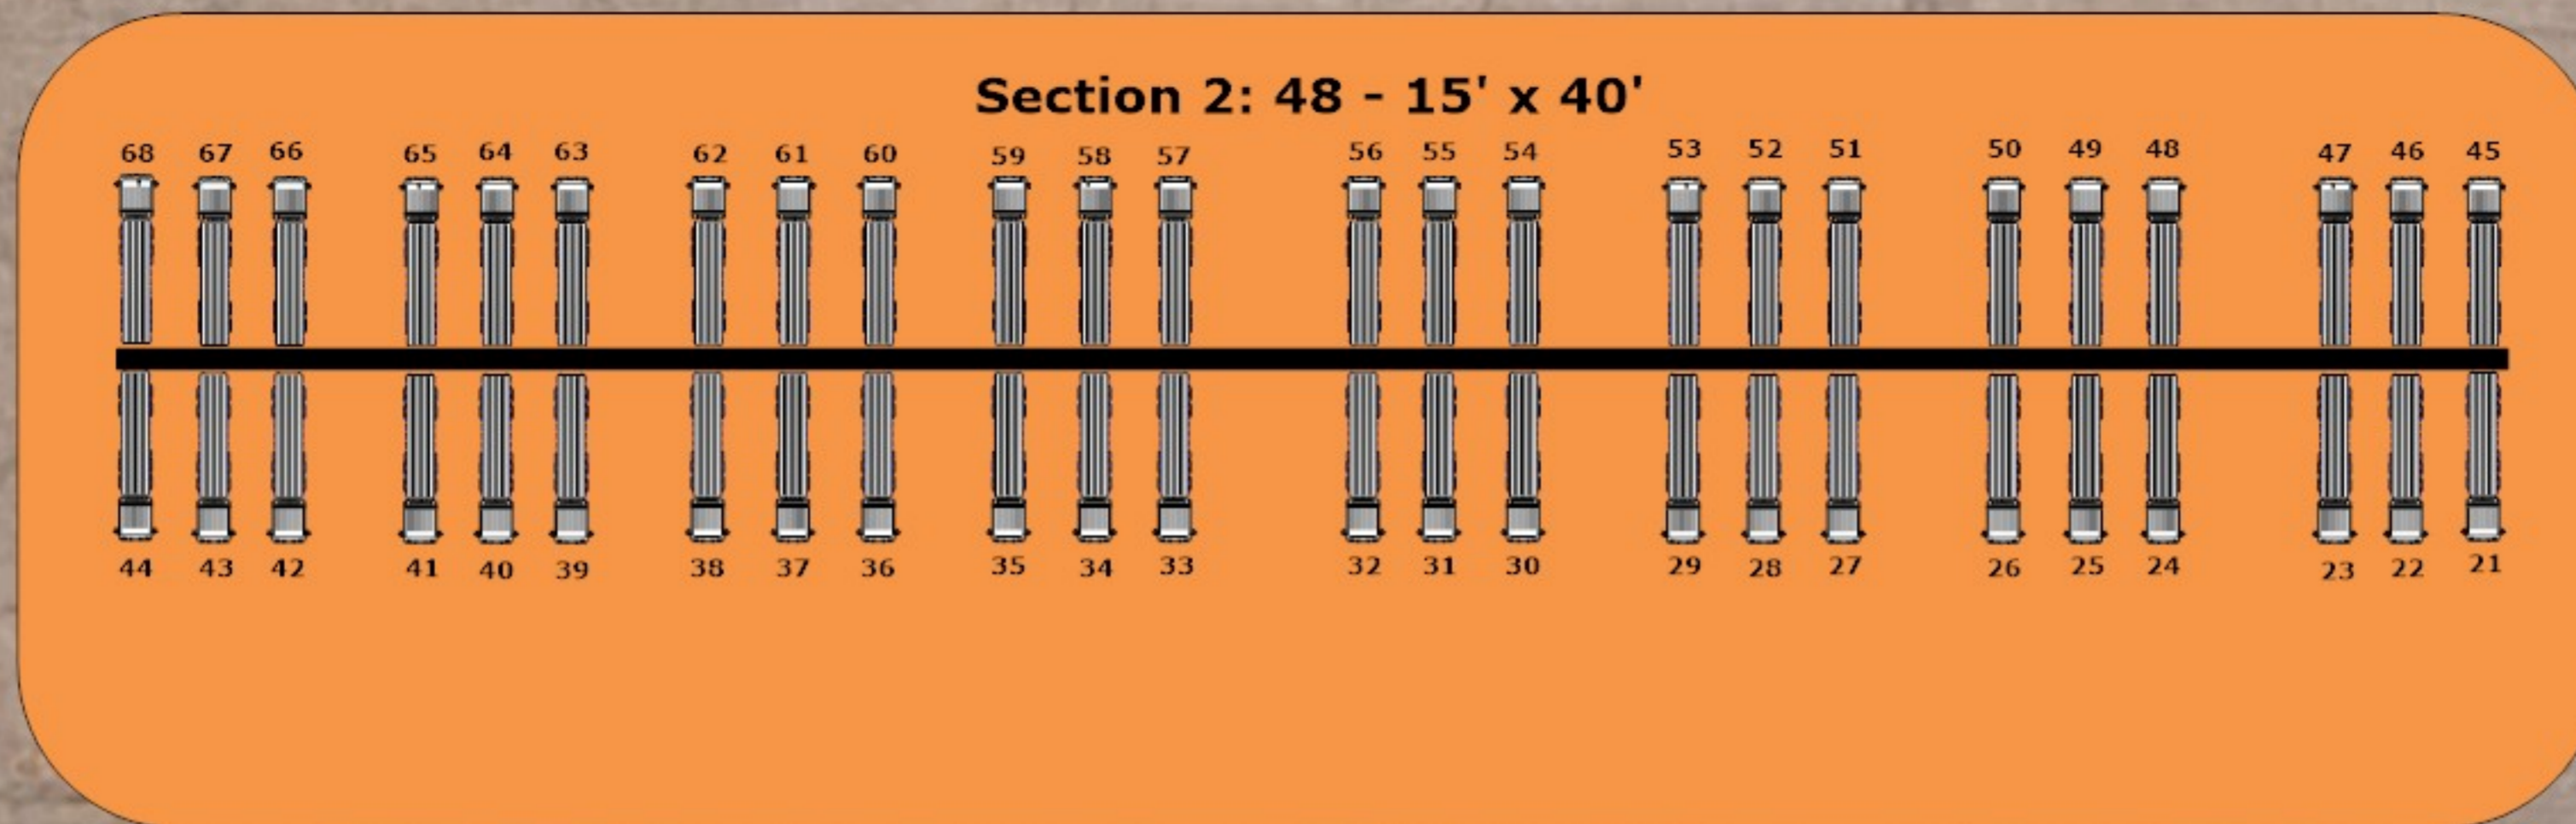

LE2 Covered Arena

Main Competition Arena

Trailer/Car Day Parking

Purple Lot

### West Lot Arena Hookups - Orange Lot

**Section 1: RV Hookups 1 - 20 (20)**  
50 Amp Electricity & Water

**Section 2: RV Hookups 21 - 68 (48)**  
30 Amp Electricity