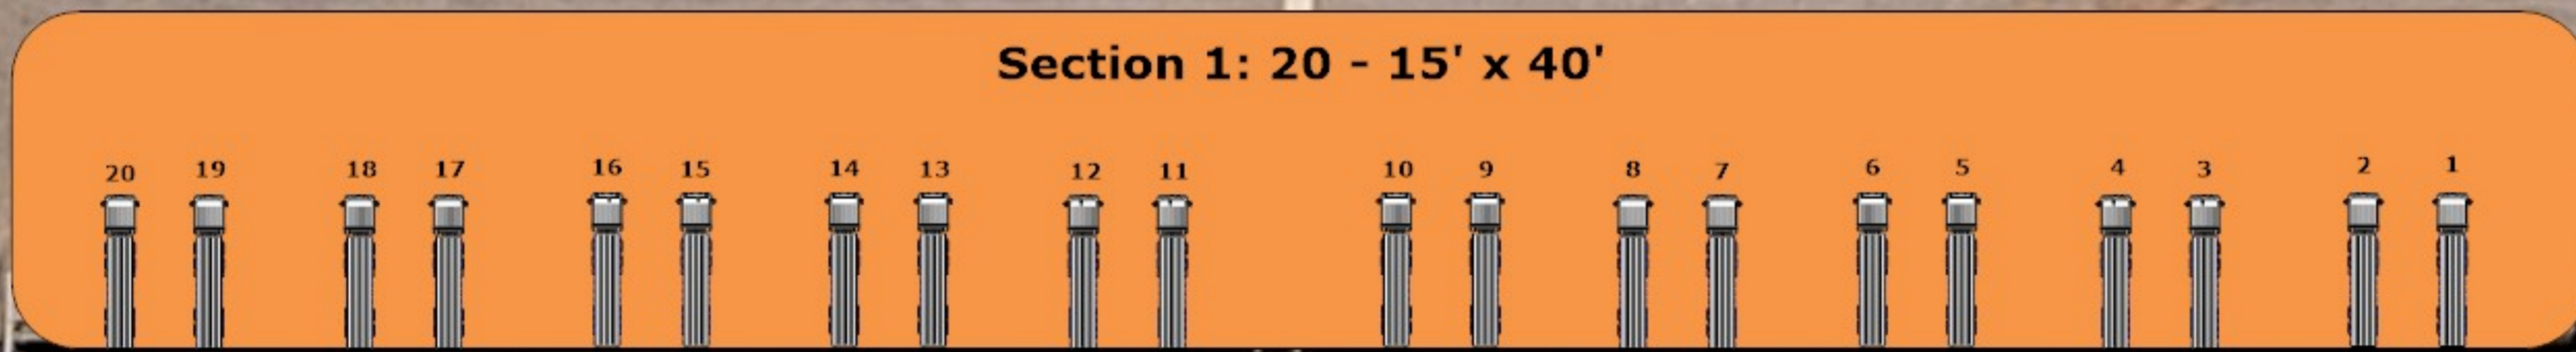

LE2 Covered Arena

Main Competition Arena

Trailer/Car Day Parking

Purple Lot

### West Lot Arena Hookups - Orange Lot

**Section 1: RV Hookups 1 - 20 (20)**  
50 Amp Electricity & Water

**Section 2: RV Hookups 21 - 68 (48)**  
30 Amp Electricity