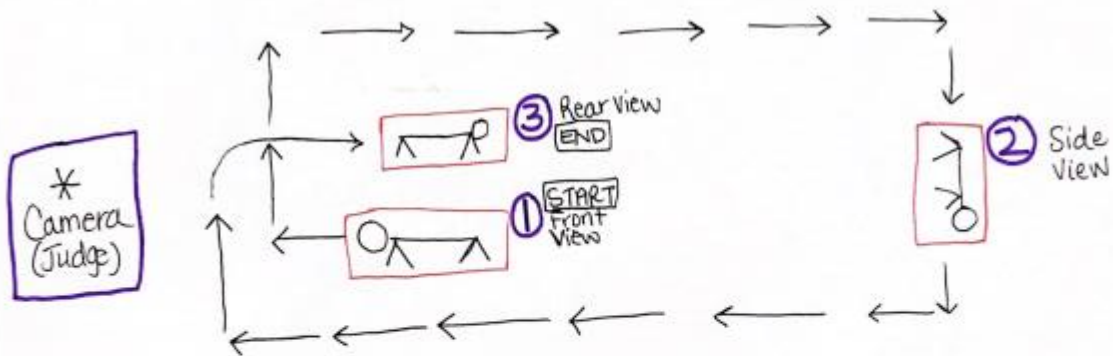

NORTHWEST
WASHINGTON
FAIR

Goat Showmanship

Directions for Keyhole:

1. Front View- stop $\frac{1}{2}$ set up animal 5-10 sec.
2. Side View- stop $\frac{1}{2}$ set up animal- 10-15 sec.
3. Rear View- stop $\frac{1}{2}$ set up animal- 5-10 sec.