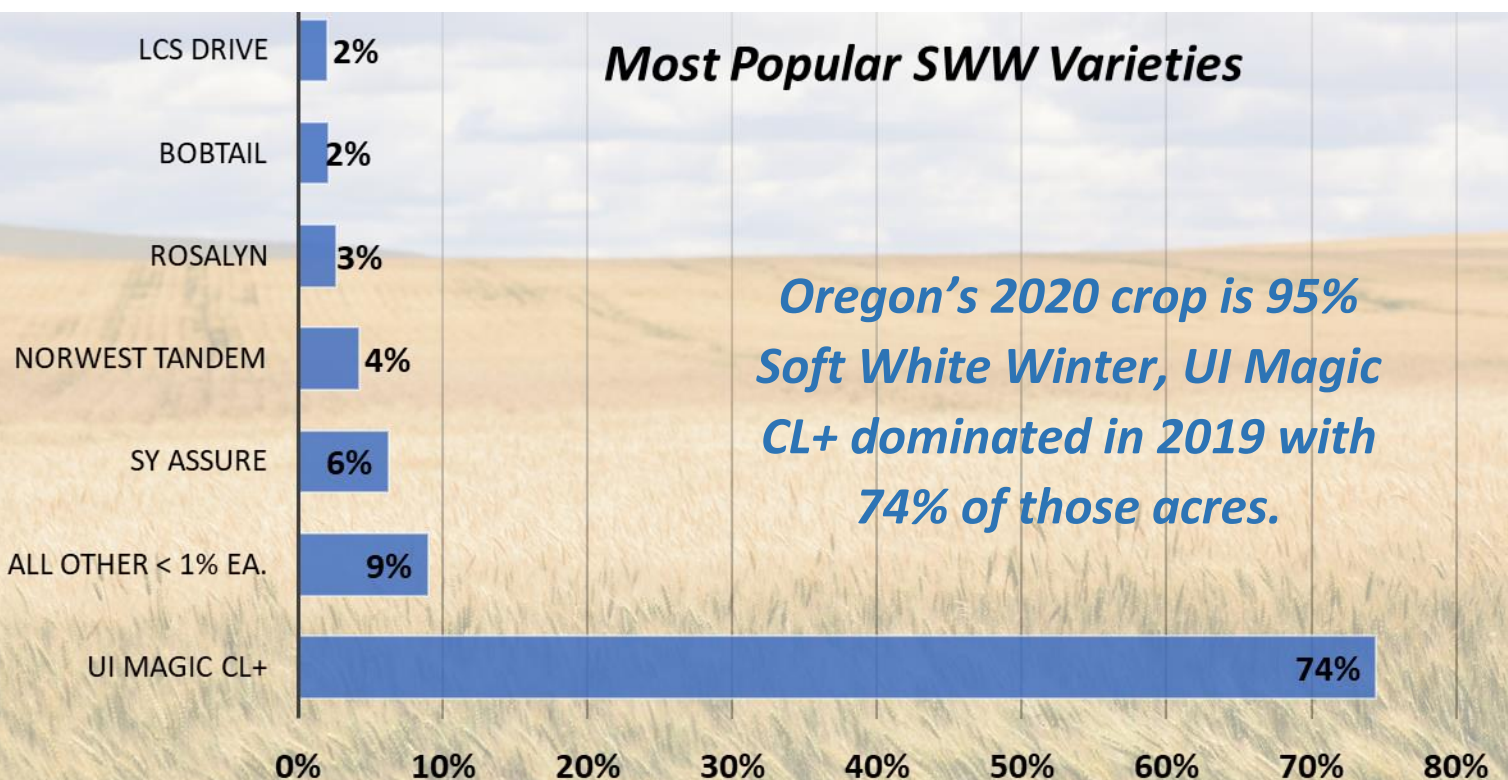

Oregon Wheat

VARIETY PROFILE

brought to you by the Oregon Wheat Commission

Types of Wheat Grown in Oregon

- Soft White Winter
- Soft White Spring
- Hard Red Winter
- Hard Red Spring

Top 10 Oregon Varieties

Oregon's 2020 crop is 95% Soft White Winter, UI Magic CL+ dominated in 2019 with 74% of those acres.