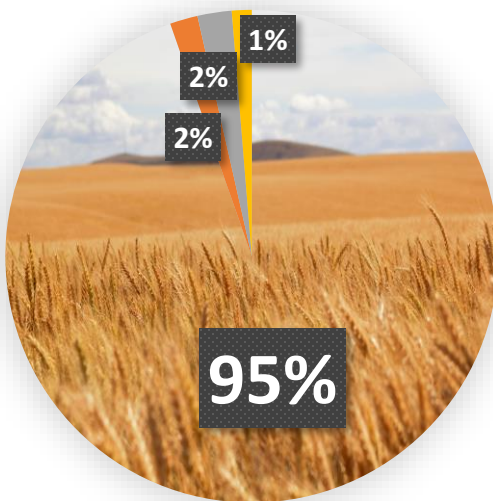

Oregon Wheat

VARIETY PROFILE

brought to you by the Oregon Wheat Commission

Types of Wheat Grown in Oregon

- Soft White Winter
- Soft White Spring
- Hard Red Winter
- Hard Red Spring

Top 10 Oregon Varieties

- UI Magic CL+ (SWW)
- SY Assure (SWW)
- Norwest Tandem (SWW)
- Rosalyn (SWW)
- Bobtail (SWW)
- LCS Drive (SWW)
- LCS Artdeco (SWW)
- LCS Jet (HRW)
- M-Press (SWW)
- Brawl CL+ (HRW)

Most Popular SWW Varieties

Oregon's 2020 crop is 95% Soft White Winter, UI Magic CL+ dominated in 2019 with 74% of those acres.