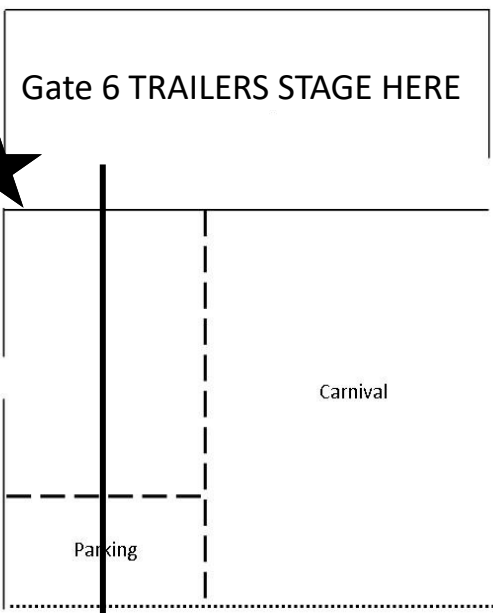

Grape Creek Road

Grape Creek Road

Lake View Heroes Drive/ 50th Street

Gate 6 TRAILERS STAGE HERE

Restroom

Creative Arts

EXIT

43rd Street