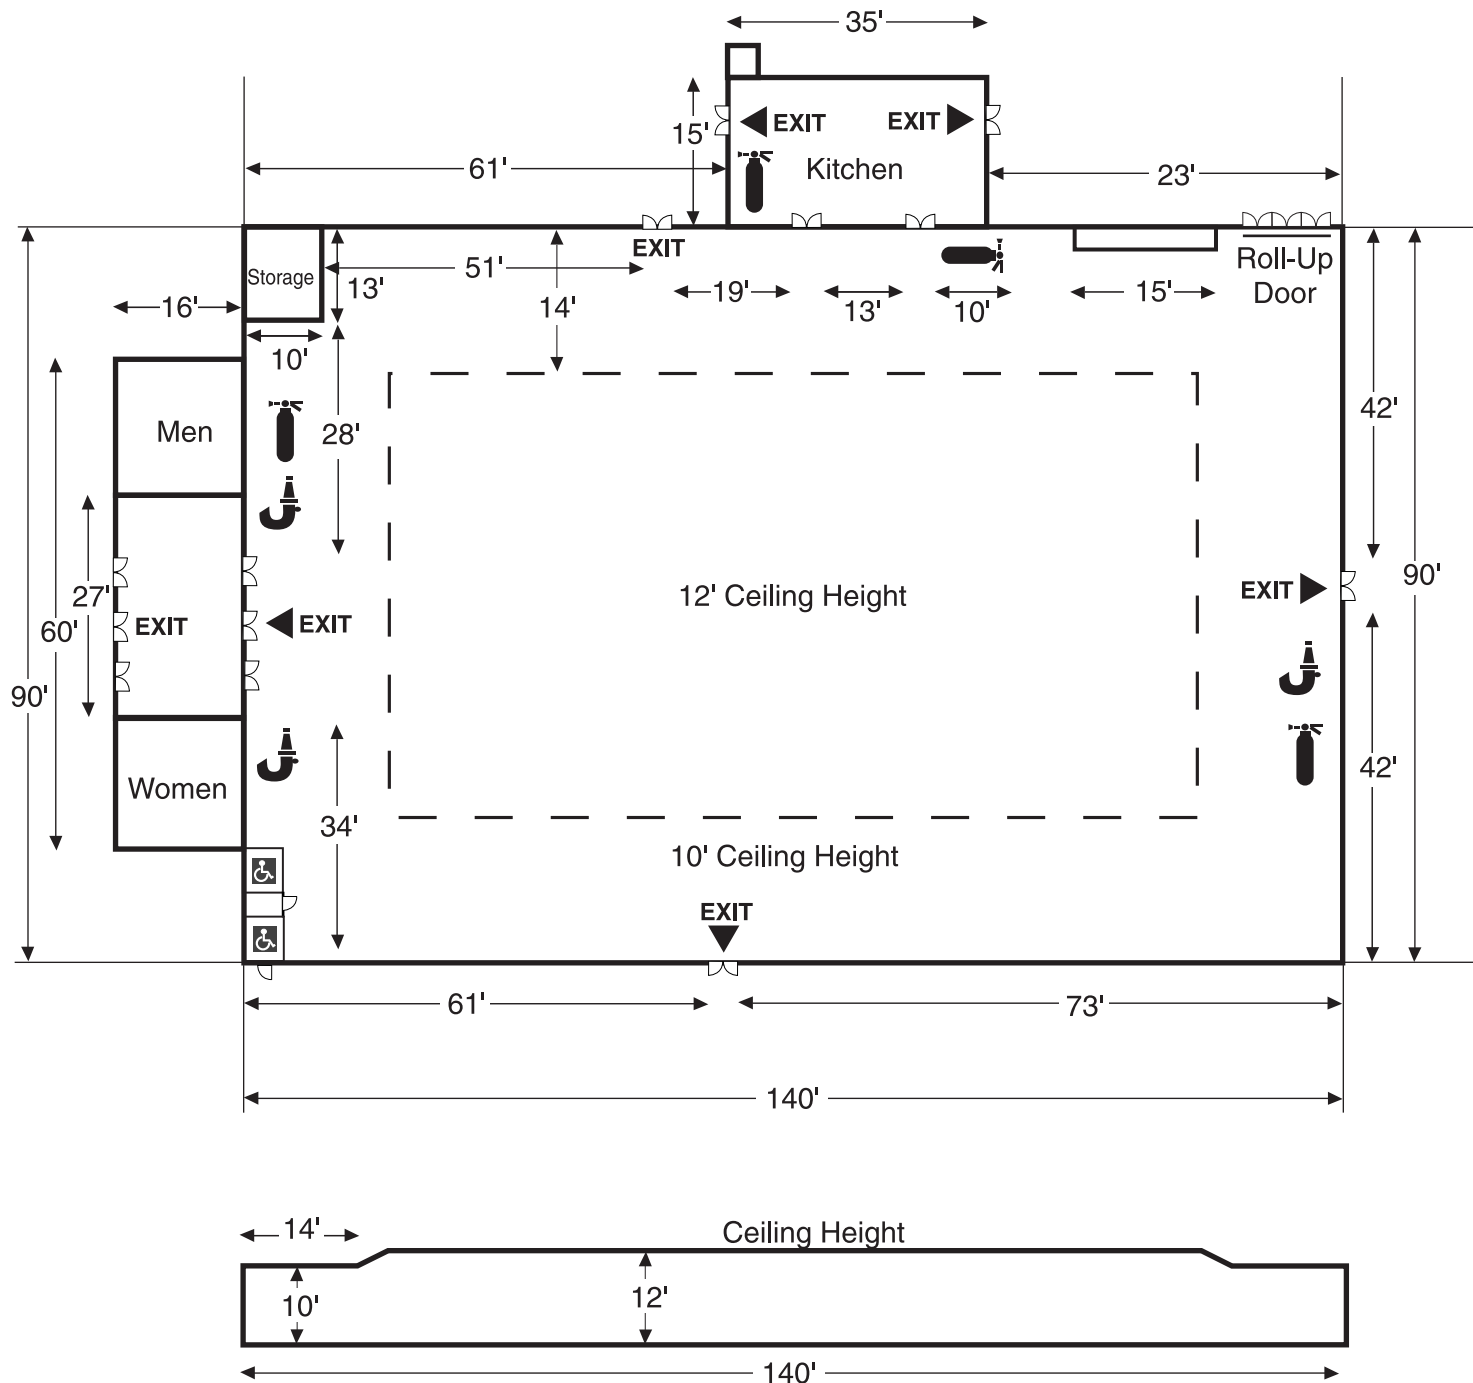

Park Plaza Pavilion

Capacity: 1800 Standing
1400 Seated
840 Banquet

Size: 12,600 square feet
90' x 140'

Roll-up Door: 14' wide x 12' high
All Doors: 6' wide

Kitchen: 15' x 35'