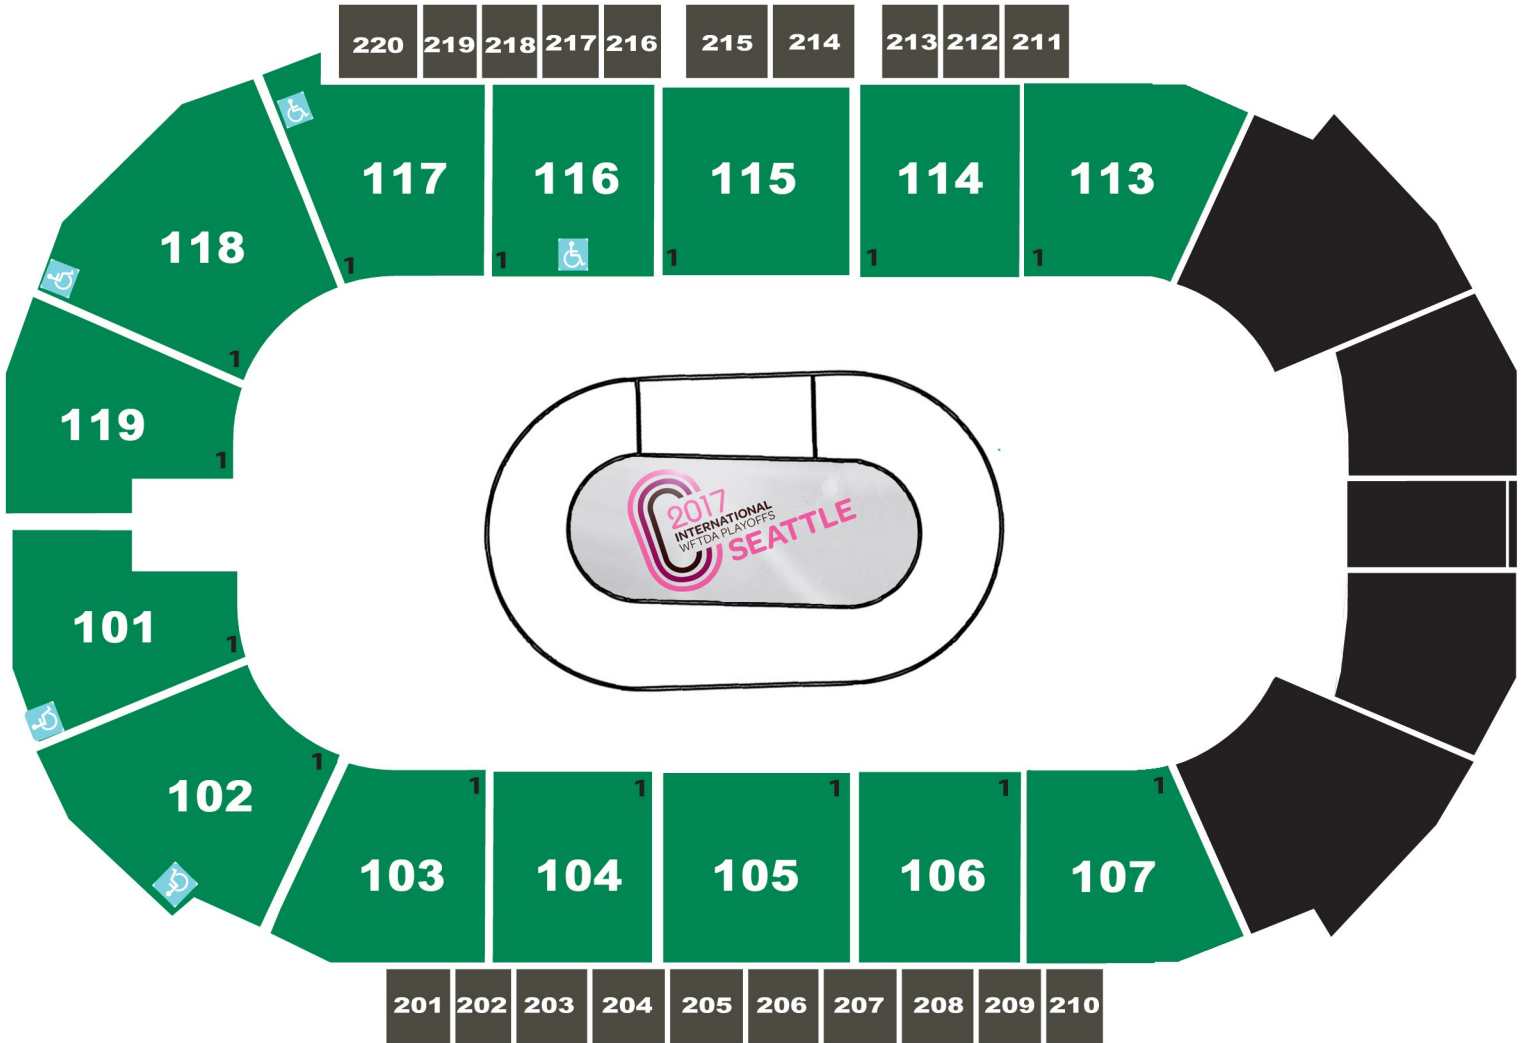

**Women's Flat Track Derby Association  
2017 International WFTDA D1 Playoffs  
Fri - Sun, September 1-3, 2017**

\$65 - WEEKEND (3 DAY) PASS
  \$28 - SINGLE DAY PASS

ALL TICKETS GENERAL ADMISSION. ADDITIONAL FEES MAY APPLY