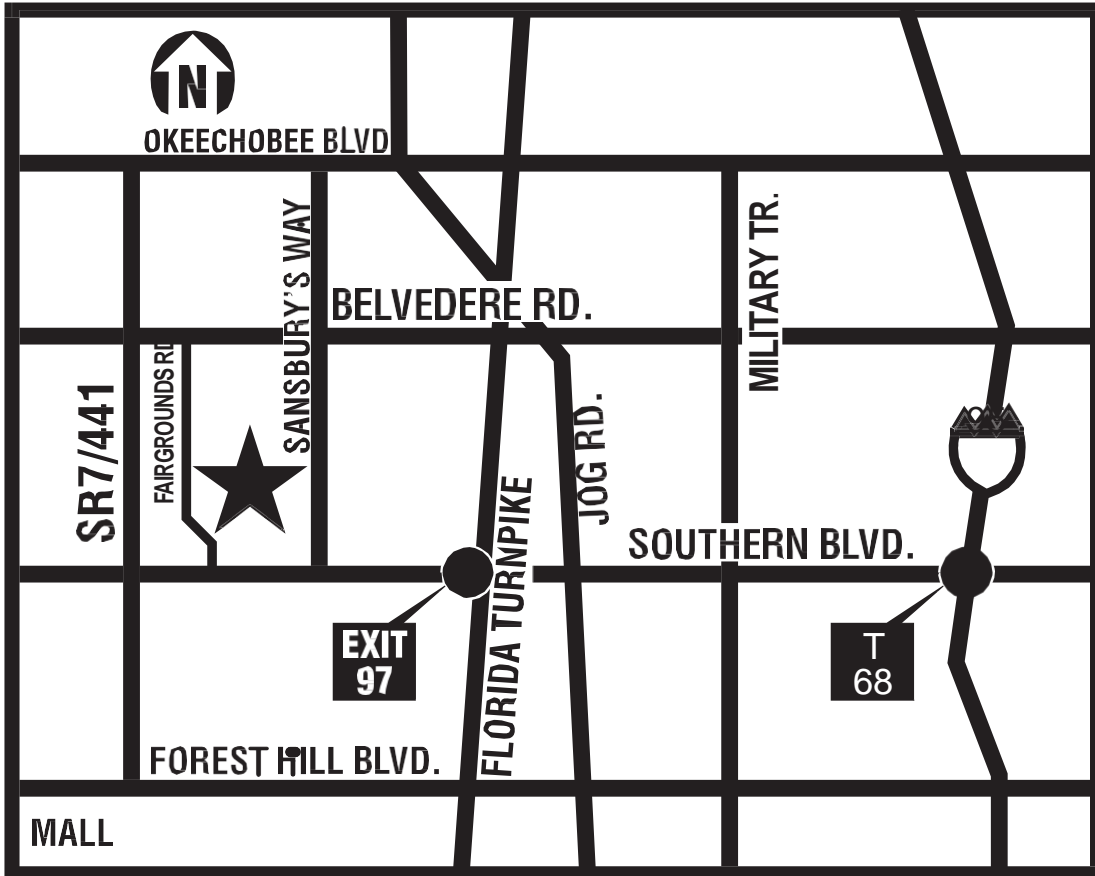

Physical Address:  
9067 Southern Boulevard, West Palm Beach, Florida 33411

### Directions to the Fairgrounds:

The South Florida Fair is located off Southern Boulevard in West Palm Beach, FL 1.5 miles west of the Florida Turnpike and 1 mile east of 441/SR7.

#### From I-95:

Exit #68 at Southern Blvd. Go west approximately 7 miles to Sansbury's Way. Fairgrounds will be on your right.

#### From Turnpike:

Exit #97 in West Palm Beach. Go west 1.5 miles to Sansbury's Way. Fairgrounds will be on your right.