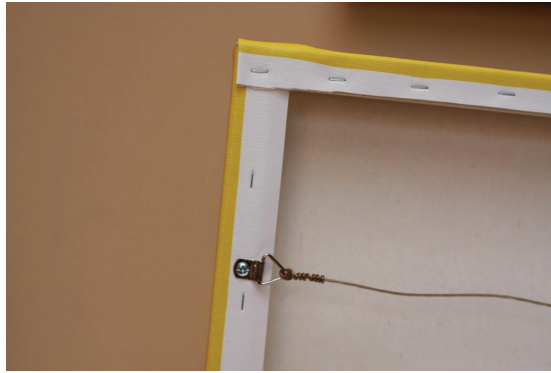

Fine Art (2D)

Artwork must be framed!

Gallery wrapped canvases do not need to be framed.

- Framed entries can hold artwork that is matted.
- Framed items must be ready to hang using secure screw eyes and wire.
- Gallery wrapped canvases should be ready to hang using secure screw eyes and wire.
- All artwork must be labeled with the exhibitor's name on the back of the piece.

Examples of wire hangers on frames and canvases

Graphic Art

Graphic Art entries are judged presentation as well as the project itself.

- Outer dimensions of mat board or frame cannot exceed 24 inches in any direction.
- Stationary systems can be framed or mounted on mat board.
- Computer graphic entries can be framed or mounted on mat board.
- Screen printed items can arrive on a hanger or presented in a way that supports the project.
- All artwork must be labeled with the exhibitor's name on the back of the piece.

Photographs

- Photographs must be printed on photo paper (gloss or matte), unless exhibiting in Alternative Process.
- All photographs must be matted in a standard single weight black or white mat board. NO Double Mats. The finished size of the mat board must be 11 inches x 14 inches (outer dimension).
- Print size(s) can be any size as long they can be matted to fit to the 11 inches x 14 inches mat. Odd size prints may need the mat window professionally cut to size.
- How the print gets attached to the mat is dependent on the type of pre-cut mat you purchase.
- Prints can also be attached to a board with a hinge mount; the method we recommend involve taping the print into place with folded hinges. Double stick tape can also be used to adhere the print to the backing board.
- The South Florida Fair will insert photographs in clear sleeves to further protect them during Fair. That is why no foam core should be used to back the print
- All artwork must be labeled with the exhibitor's name on the back of the piece.