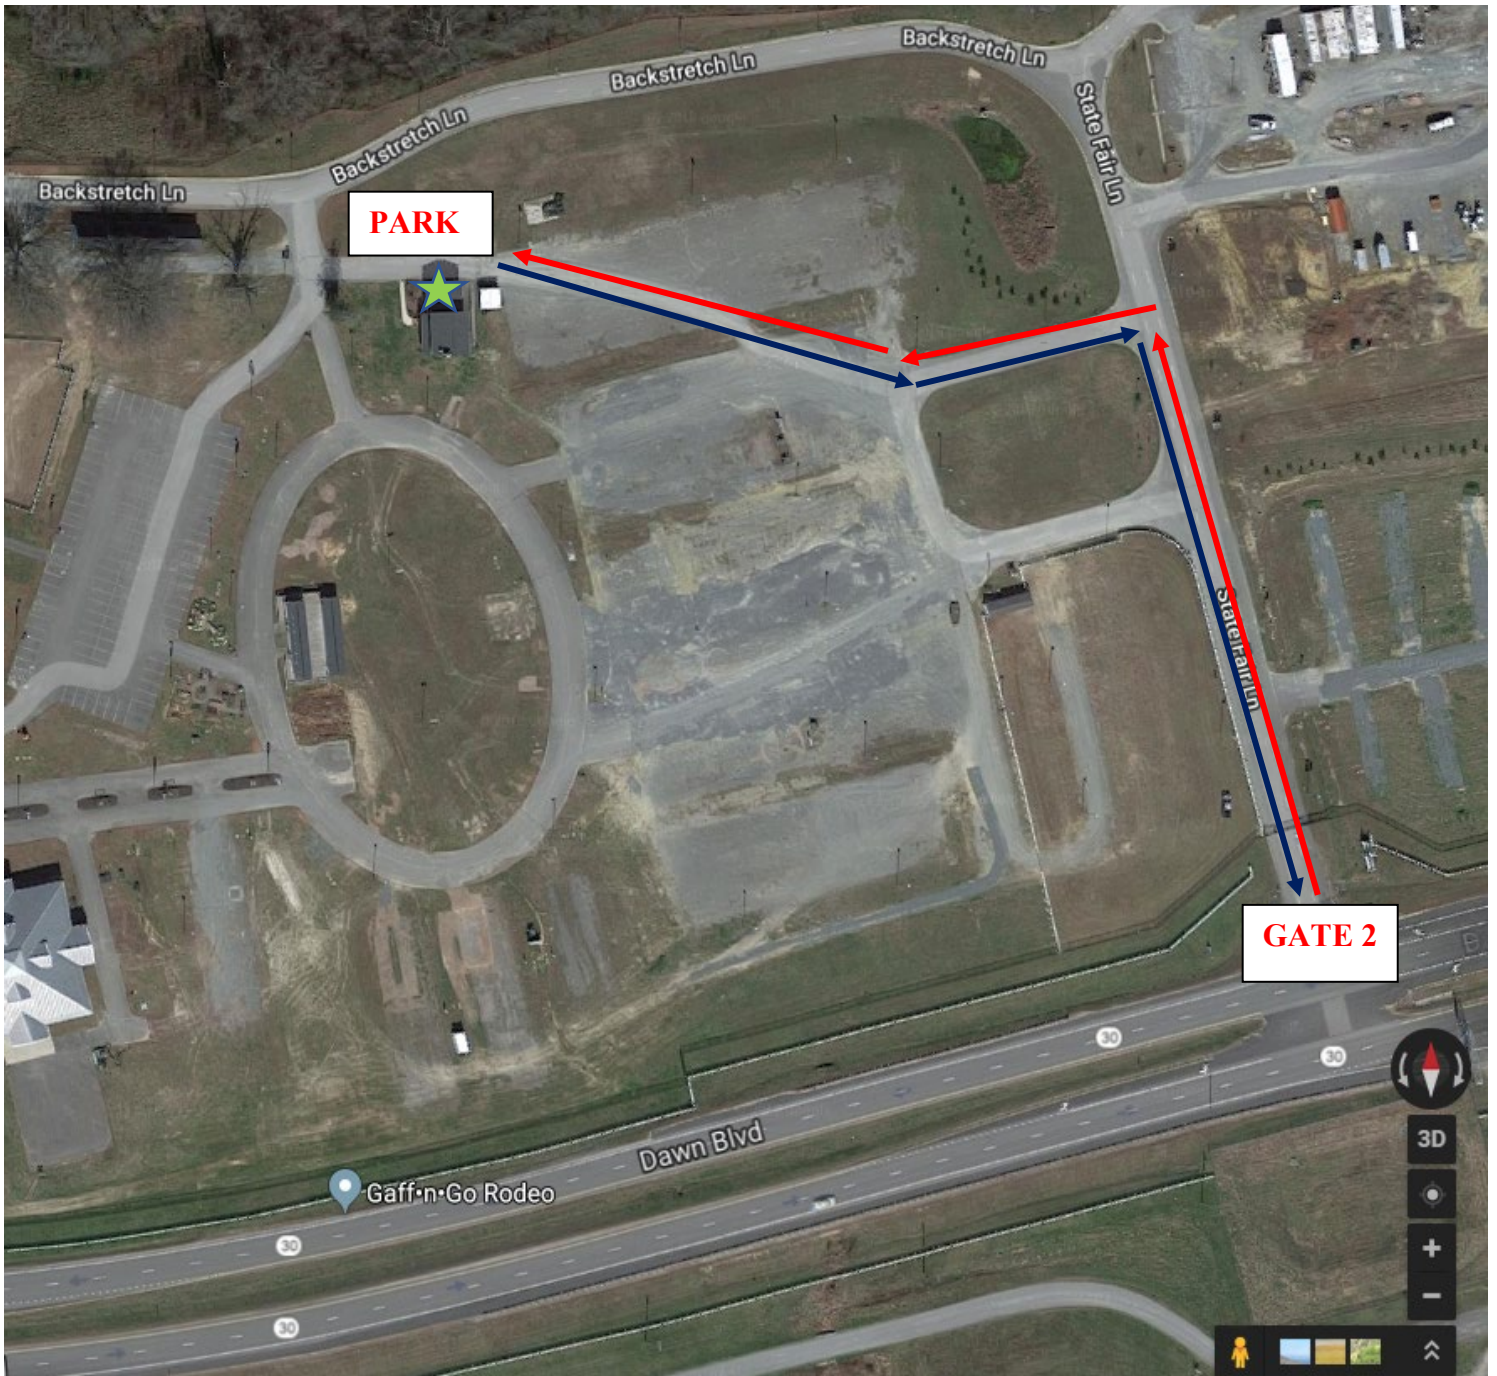

Competitive Arts - QUILT SHOW Delivery Map

Saturday, September 7, 10am – 4pm

Enter Gate 2 and follow the signs for competitive arts delivery. Drive to the white farm house (Derby House). Park out front. Check-in will take place in the front office of the Derby House (green star). Exit via the blue arrows.