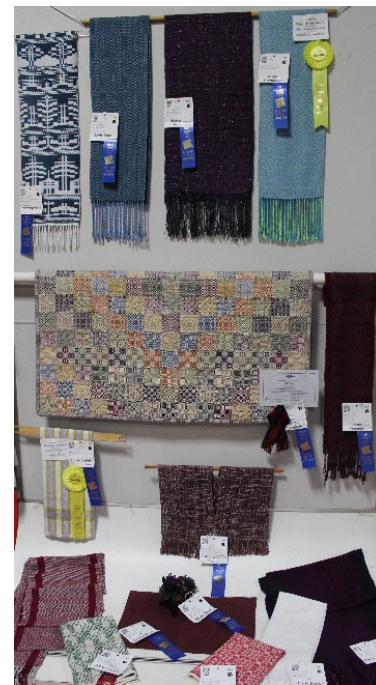

**DEPARTMENT 9
HAND WEAVING**

All exhibitors are required to read and comply with the GENERAL RULES AND REGULATIONS of the Creative Arts Division.				
Entry Form Due	August 15	Online: https://TheBigE.fairwire.com/		
Entry Fee per Item	\$5			
Entry Limit	Departments 1-13 Three (3) entries per exhibitor			
Classes	A: Adult Professional	B: Adult Non-Professional	C: Youth 13-18	D: Youth 7-12
Premiums	Best of Department: \$20	Blue: \$20	Red: \$17	White: \$14
Receiving	Tuesday, September 3: 8:00 am to 7:00 pm		New England Center	
Judging	Closed to the public	Wednesday, September 4	Thursday, September 5	
Release	Monday, September 30, 11:00 am to 7:00 pm	Tuesday, October 1, 8:00 am to 1:00 pm	New England Center	
After November 1, all unclaimed items become the property of Eastern States Exposition and will be disposed of as deemed necessary.				
For additional information, contact Creative Arts at Creativearts@TheBigE.com or call 413-205-5015.				

- Division 901** Linens, any woven fine linen such as runners, napkins / finger towels, kitchen linens, pot holders, table mats, etc.
- Division 902** Home and Office Furnishings, including wall hangings, rugs, pillows, upholstery, curtains, blankets, throws, etc.
- Division 903** Wearable, including shawls, stoles, scarves, accessories and any other wearable apparel
- Division 904** Yardage, uncut
- Division 905** Any woven item made of recycled materials
- Division 906** Mixed media. Any woven items that are at least 50% hand woven and any other fiber art.
- Division 907** Any other woven item