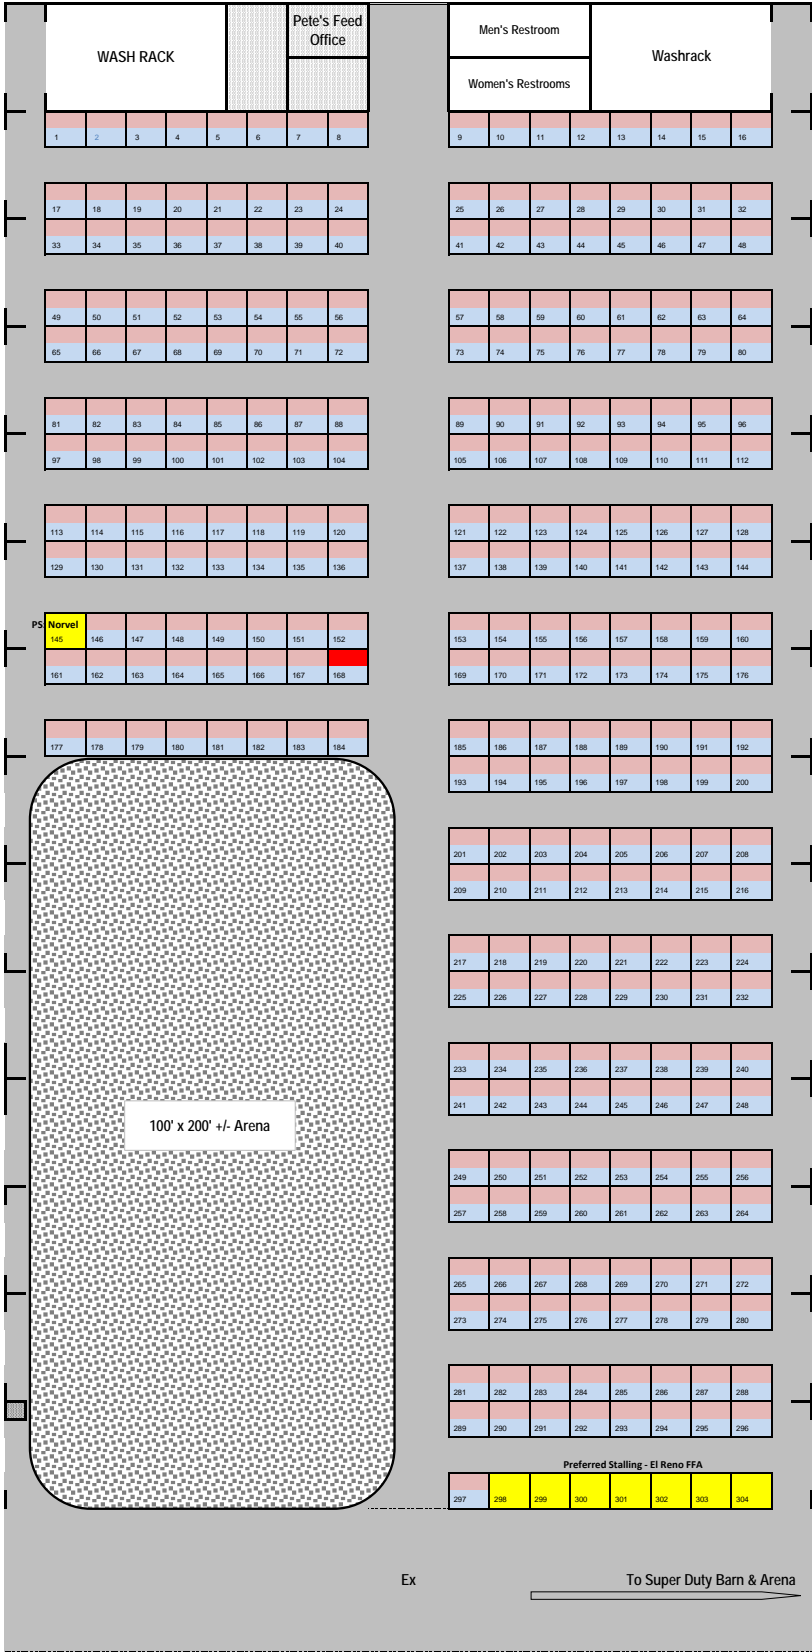

EXPLORER BARN
304 10' x 10' Stalls

Ex

To Super Duty Barn & Arena