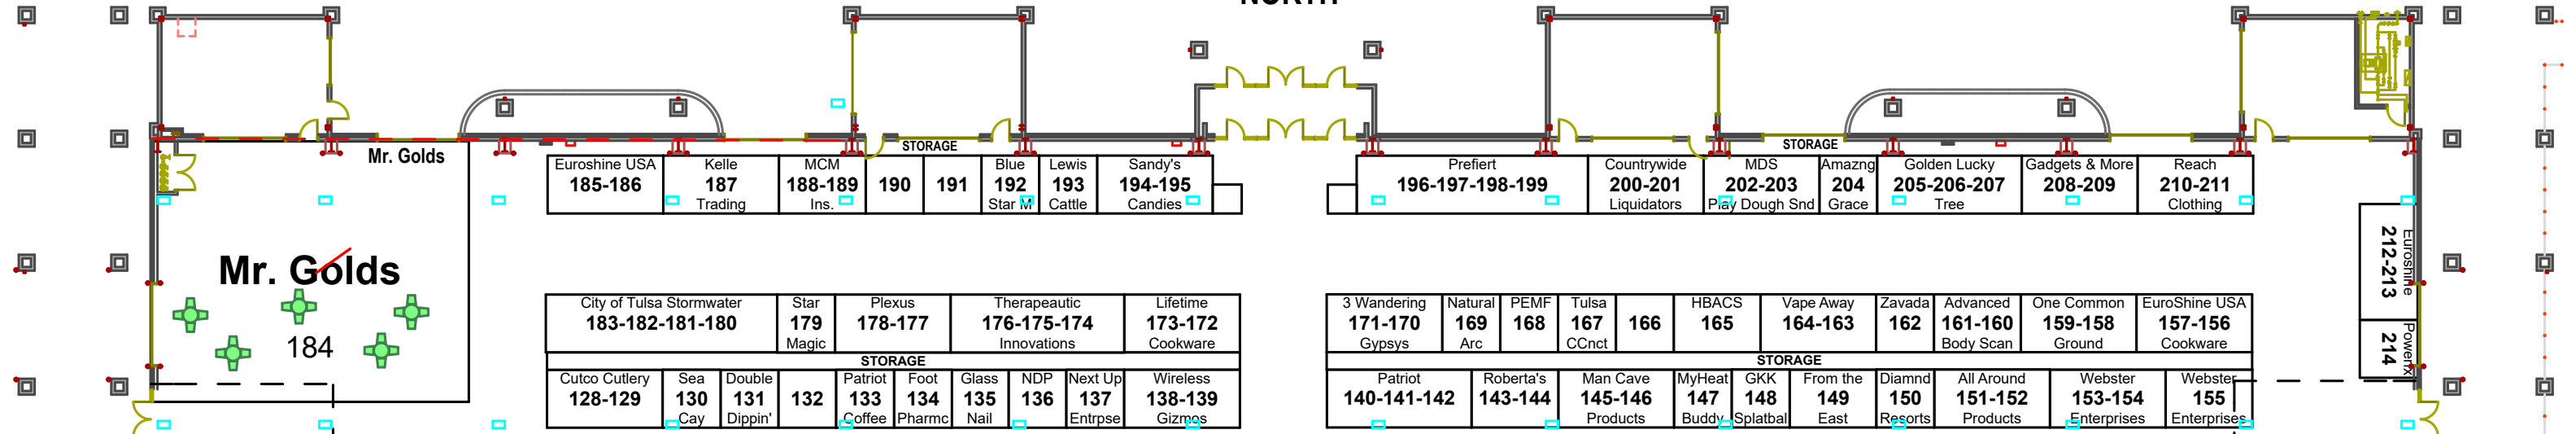

EXCHANGE CENTER

NORTH

EXCHANGE ZONE

MADE IN OKLAHOMA

SOUTH

Euroshine
212-213
Power
214

New
215
Enterprises

Wester
216-217
Enterprises

Friday
218
Cartoon