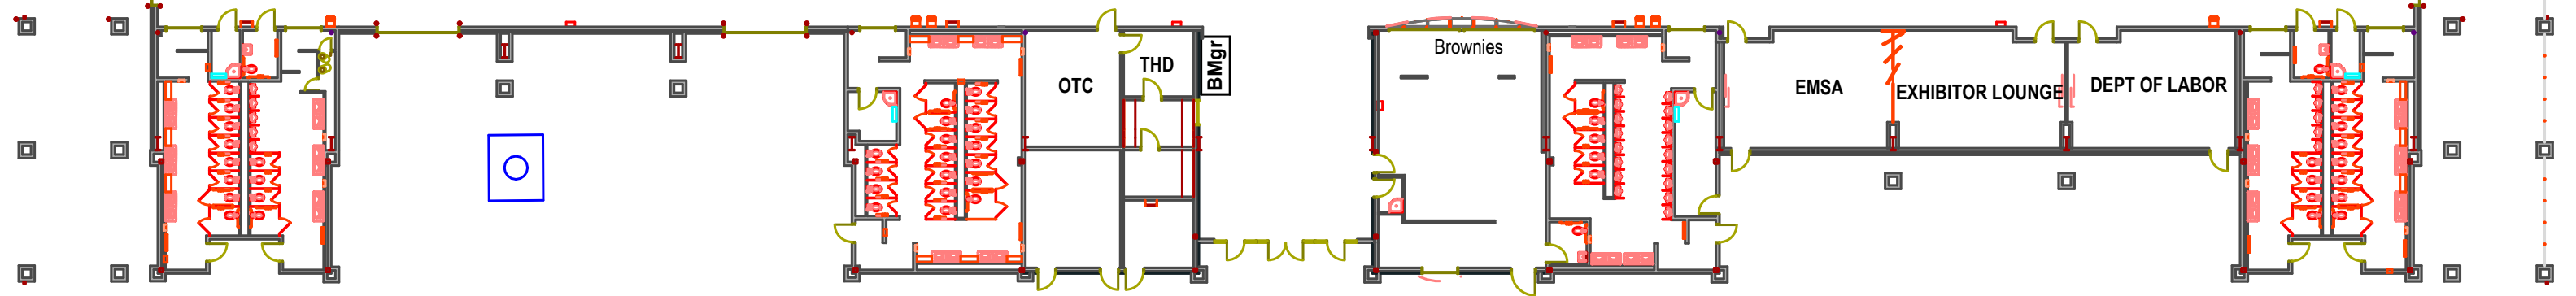

EXCHANGE CENTER

NORTH

EXCHANGE ZONE

MADE IN OKLAHOMA

SOUTH

Euroshine
212-213
Power
214

New
215
Enterprises

Wester
216-217
Enterprises