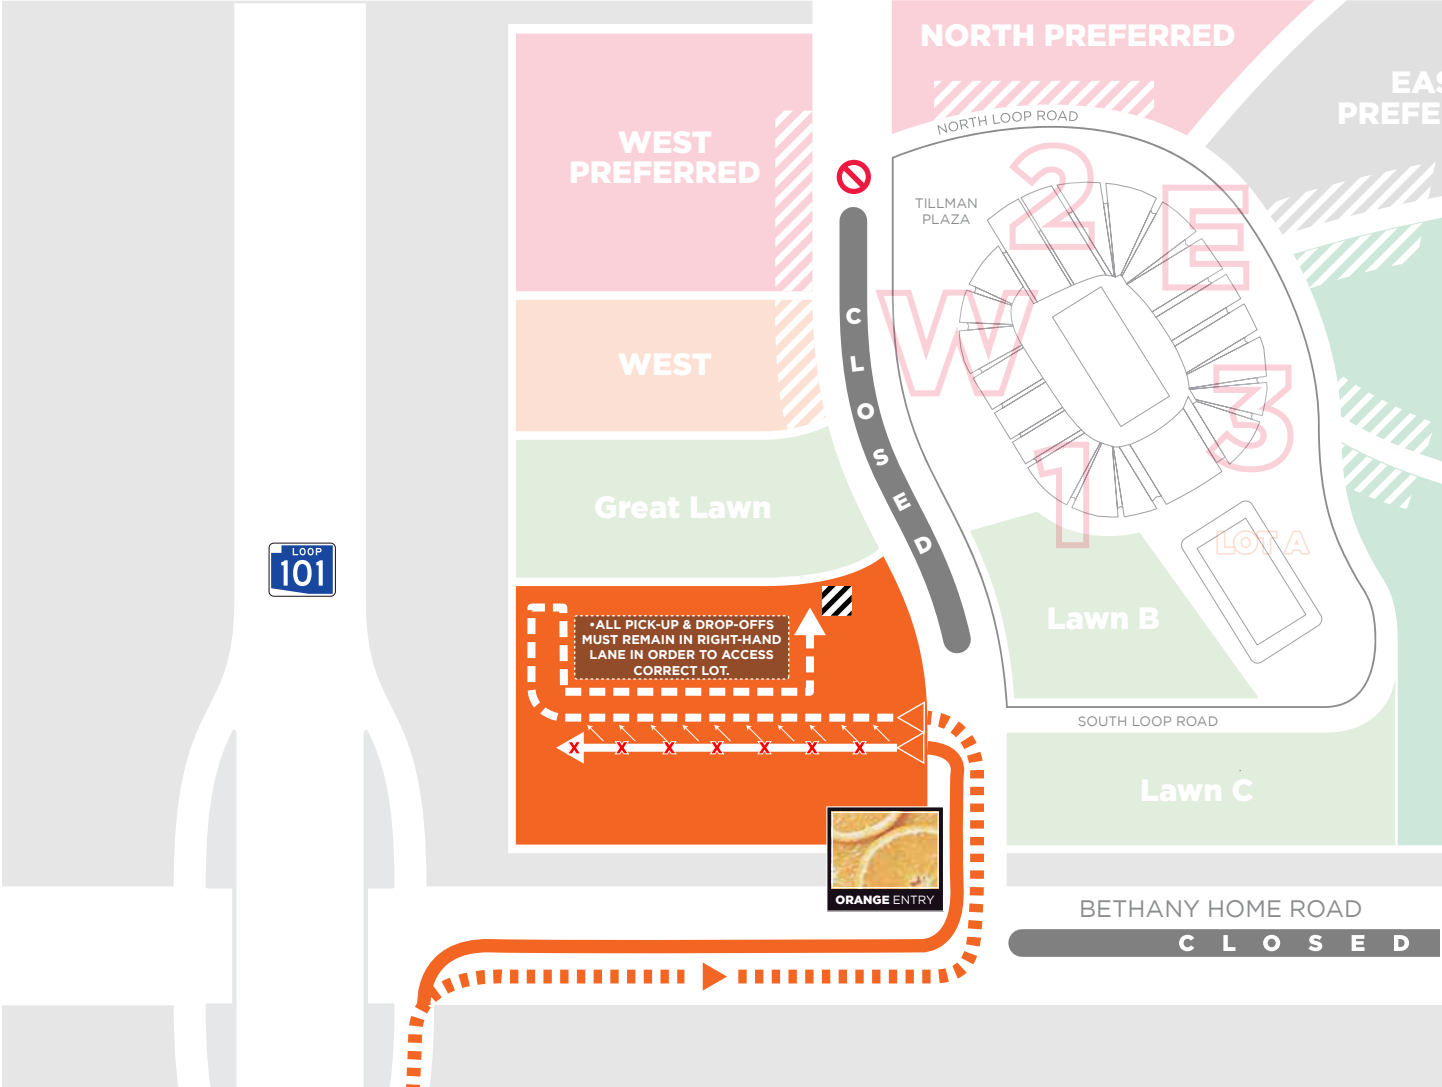

# UNIVERSITY OF PHOENIX STADIUM TAYLOR SWIFT PICK-UP / DROP-OFF

MARYLAND AVENUE

**C L O S E D**

**W**

**WEST CARPARK**

**RIDESHARE & PARENT PICK-UP/  
DROP-OFF**

**DROP-OFF ROUTE**  
\*MUST ENTER VIA LOOP 101  
& BETHANY HOME RD ONLY

**AVOID THIS ROUTE**  
\*REMAIN ON DROP-OFF  
ROUTE ONLY