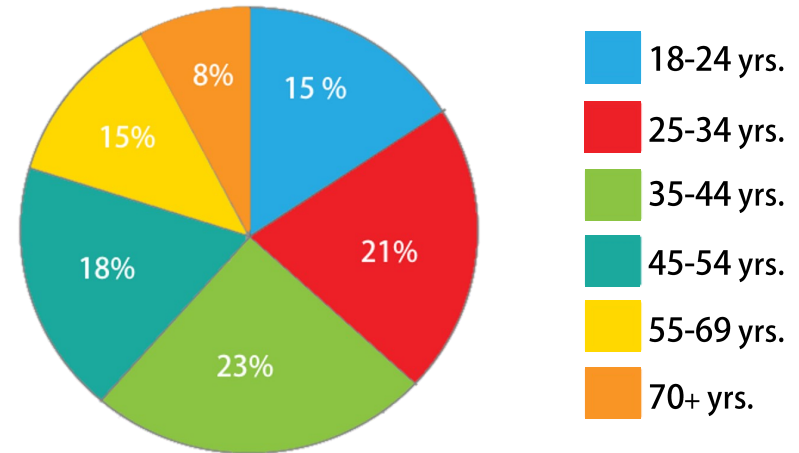

DEMOGRAPHICS

Who attends Utah's largest annual event?

ANNUAL HOUSEHOLD INCOME

AGE DISTRIBUTION

46%

54%

61% OWN THEIR HOME

62% MARRIED

61% HAVE A DEGREE

89% LIVE WITHIN 50 MILES OF THE FAIRPARK

*Data based on 2018 on-site and post event surveys.