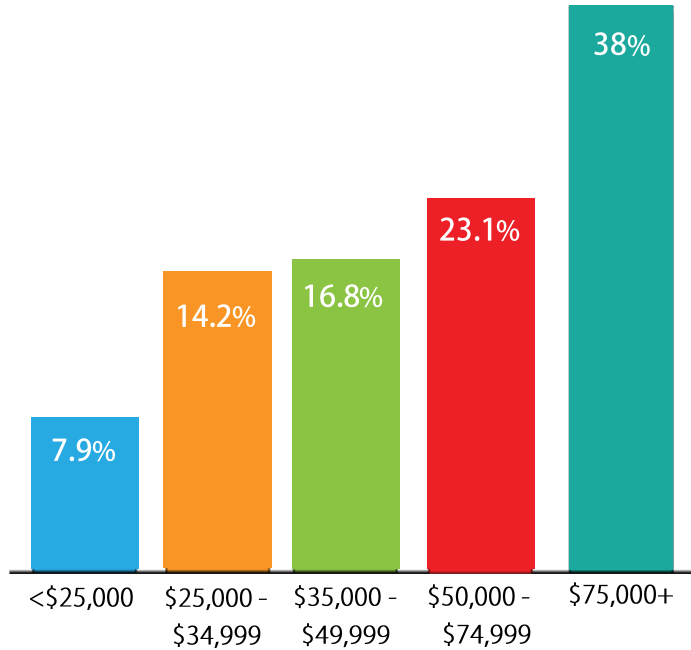

DEMOGRAPHICS

Who attends Utah's largest annual event?

ANNUAL HOUSEHOLD INCOME

AGE DISTRIBUTION

46%

54%

61% OWN THEIR HOME

62% MARRIED

61% HAVE A DEGREE

89% LIVE WITHIN 50 MILES OF THE FAIRPARK

*Data based on 2018 on-site and post event surveys.