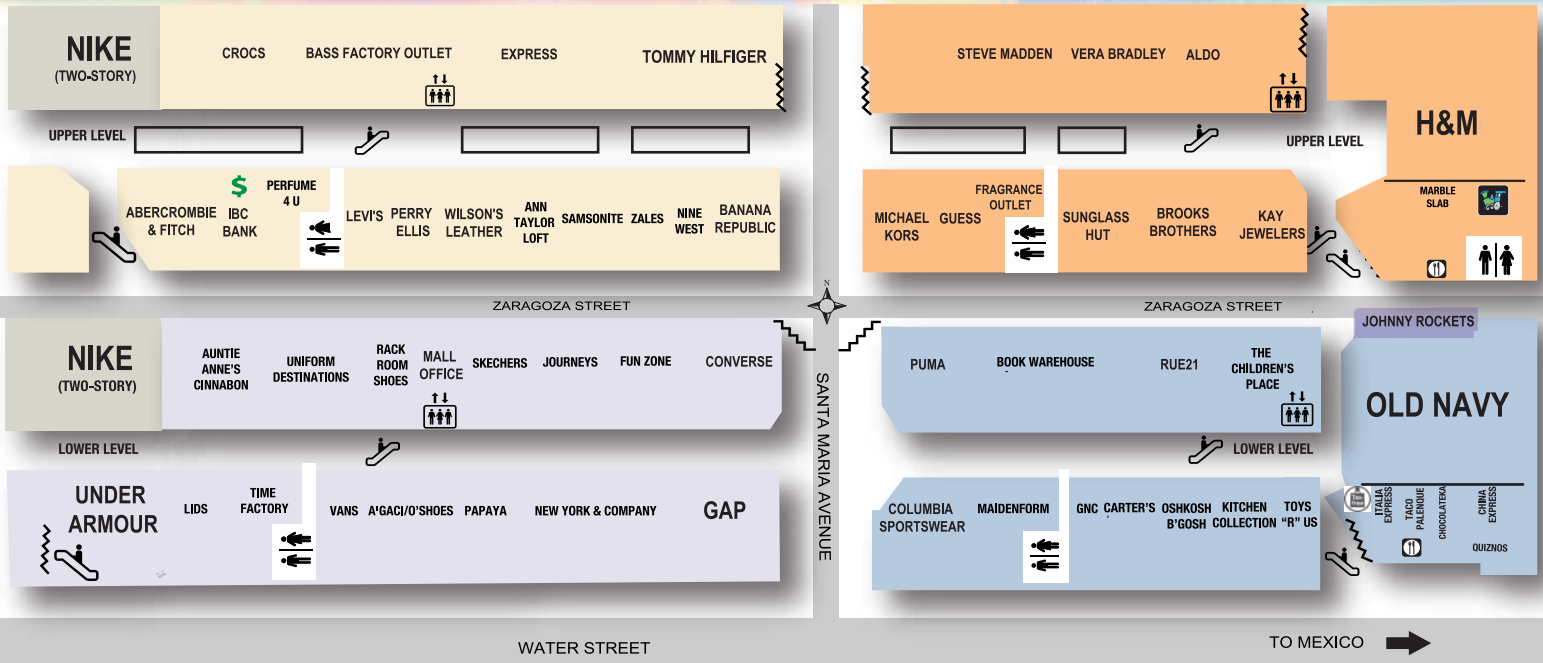

# The Outlet

Shoppes at Laredo

# READY, SET, SHOP!

## LEGEND

- Guest Service / Atencion al Cliente
- Wheelchairs / Sillas de rueda
- Strollers / Sillas de paseo
- Tax Free / Manifiesto
- ATM
- Play Area / Area Juego Para Niños
- Restrooms / Sanitarios
- Escalator / Escalera mecanica
- Elevator / Ascensor
- Stairs / Escalera
- Food Hall / Hall de la comida

### APPAREL/VESTUARIO

- Abercrombie & Fitch
- A'gaci
- Aldo
- Ann Taylor Loft
- Banana Republic - Opening Soon
- Bass Factory Outlet
- Brooks Brothers
- Columbia Sportswear
- Express
- Gap - Opening Soon
- Guess
- H&M - Opening Soon
- Levi's
- Maidenform
- Michael Kors
- New York & Company
- Nike
- Old Navy - Opening Soon
- Papaya
- Perry Ellis
- Puma
- rue21
- Tommy Hilfiger
- Under Armour
- Uniform Destination
- Vans
- Wilson's Leather