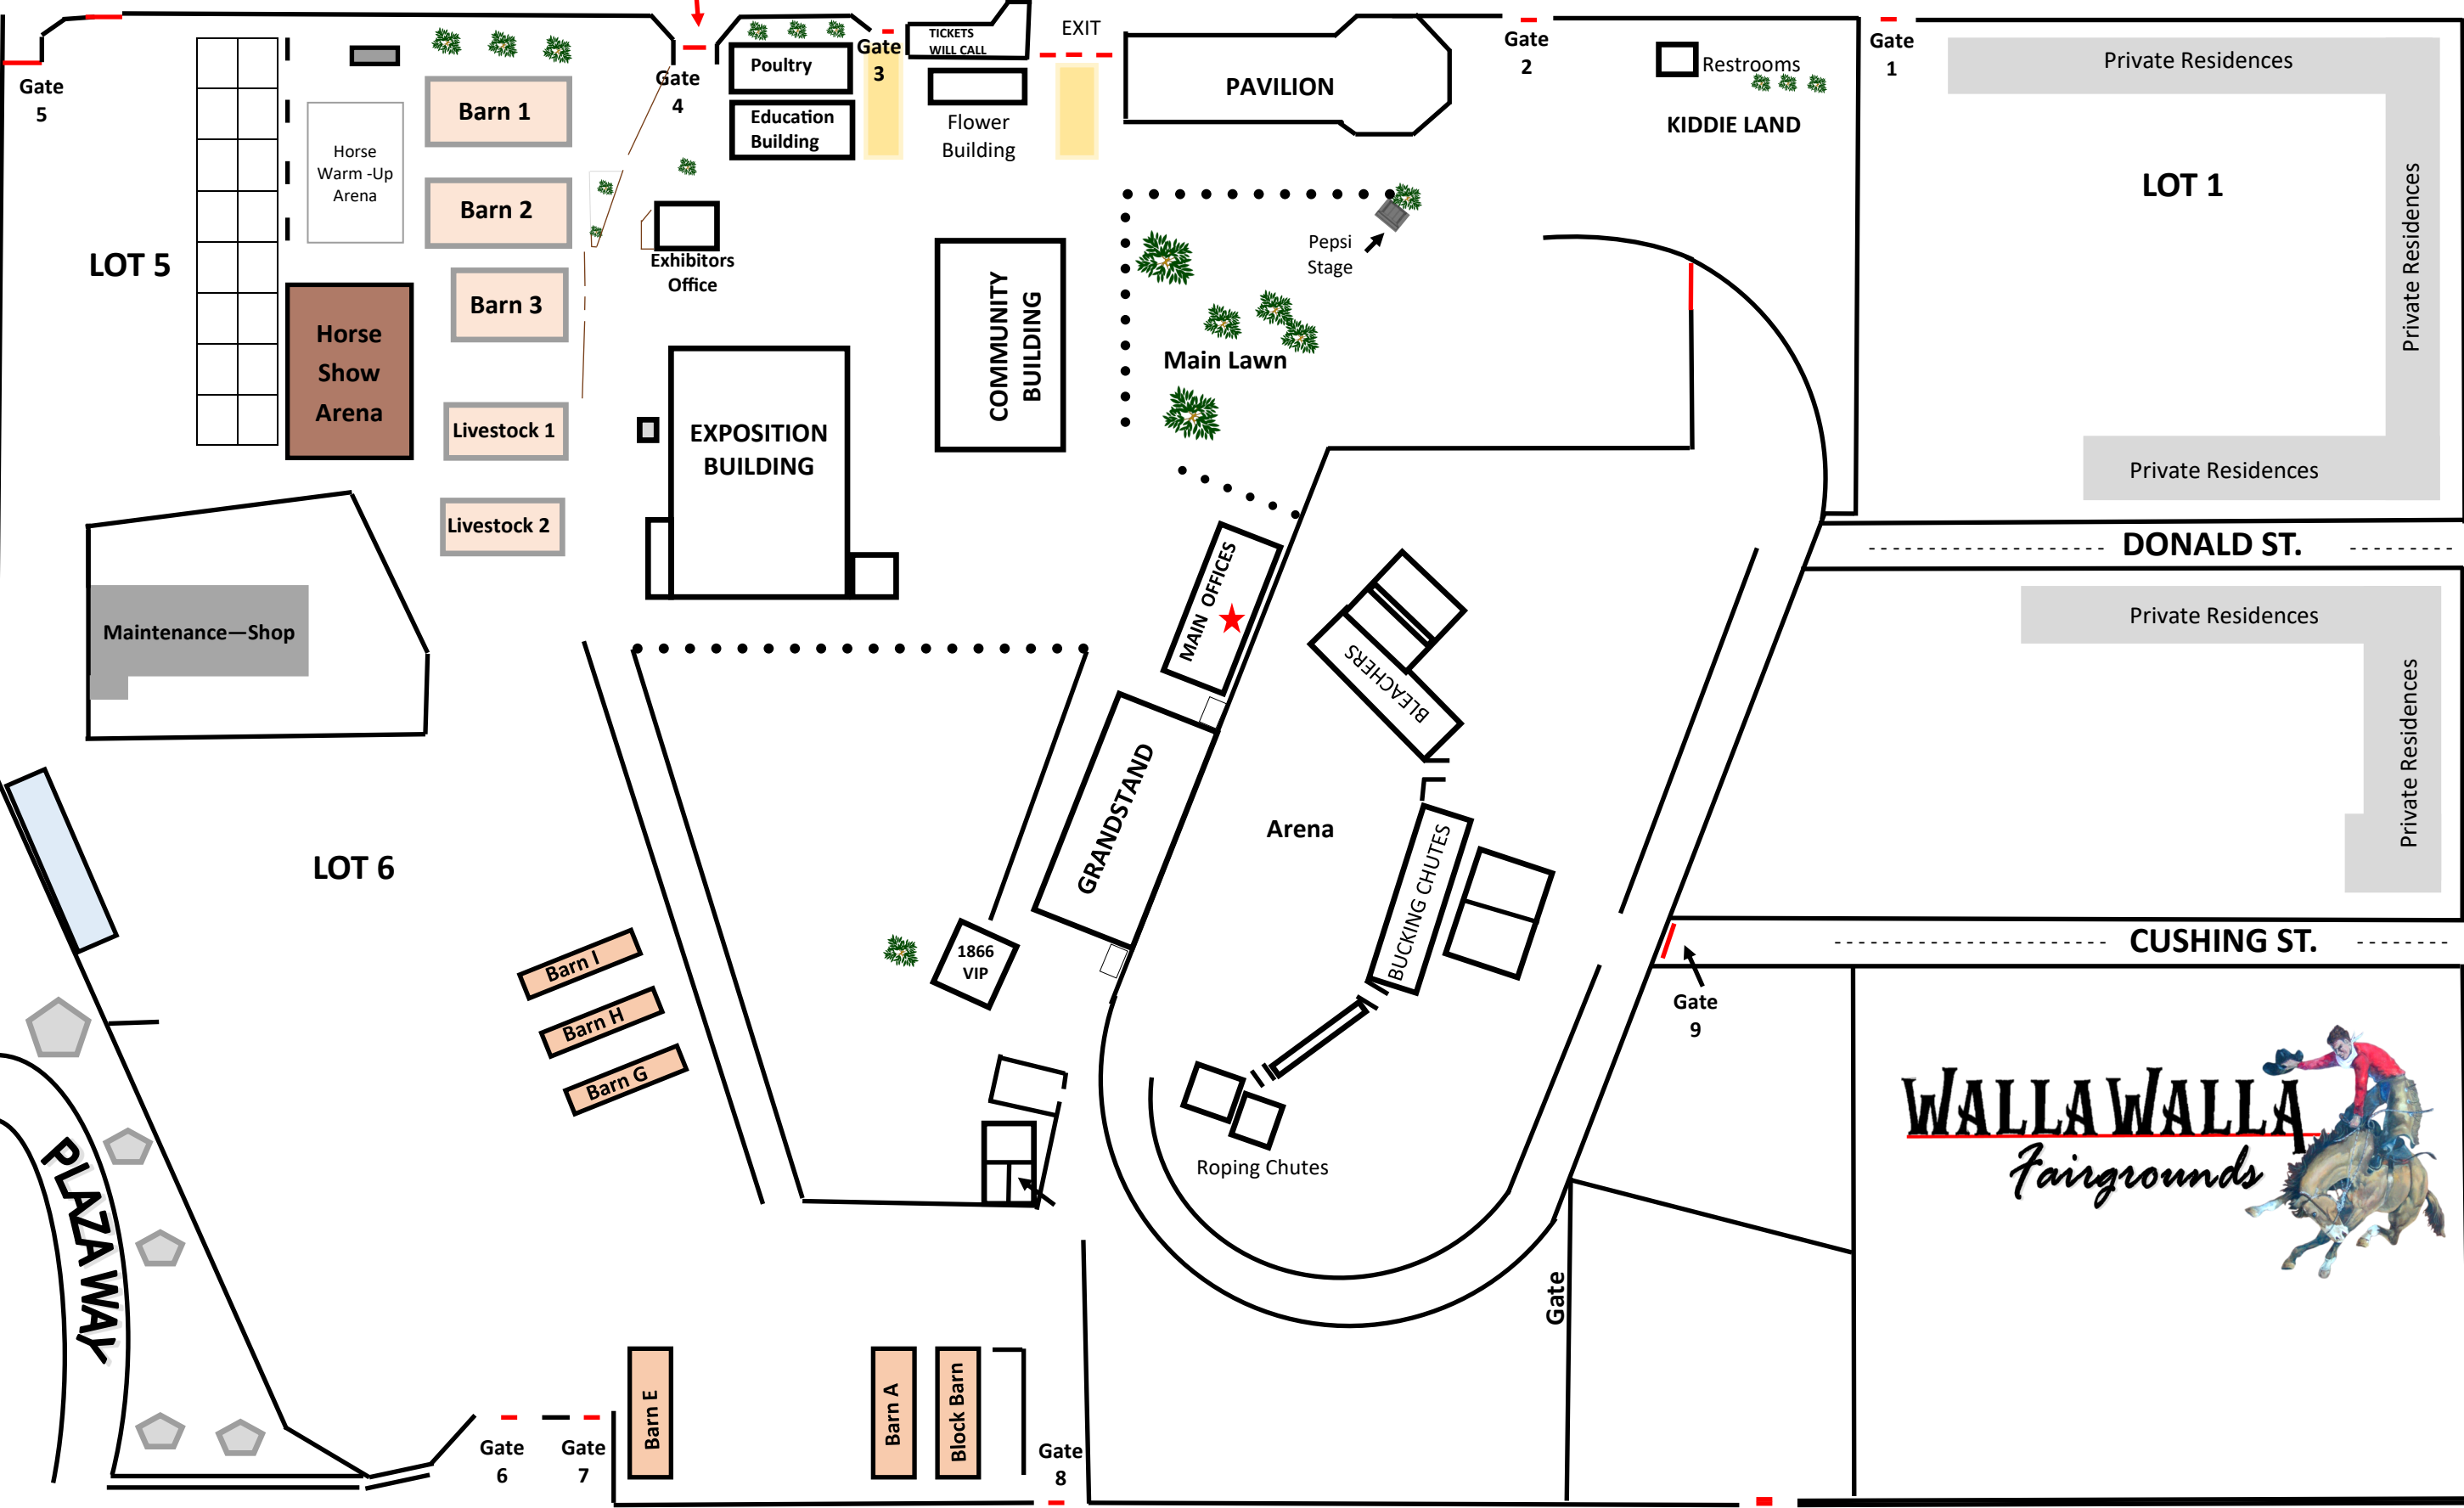

ORCHARD LOT

GARRISON PARKING LOT

Garrison School

CHASE PARKING LOT

Private Residences

ORCHARD STREET

MAIN ENTRANCE

9TH STREET

4TH STREET

Private Residences

LOT 1

Private Residences

DONALD ST.

Private Residences

CUSHING ST.

WALLAWALLA
Fairgrounds

TIETAN STREET

Local Businesses

Tietan Parking Lot