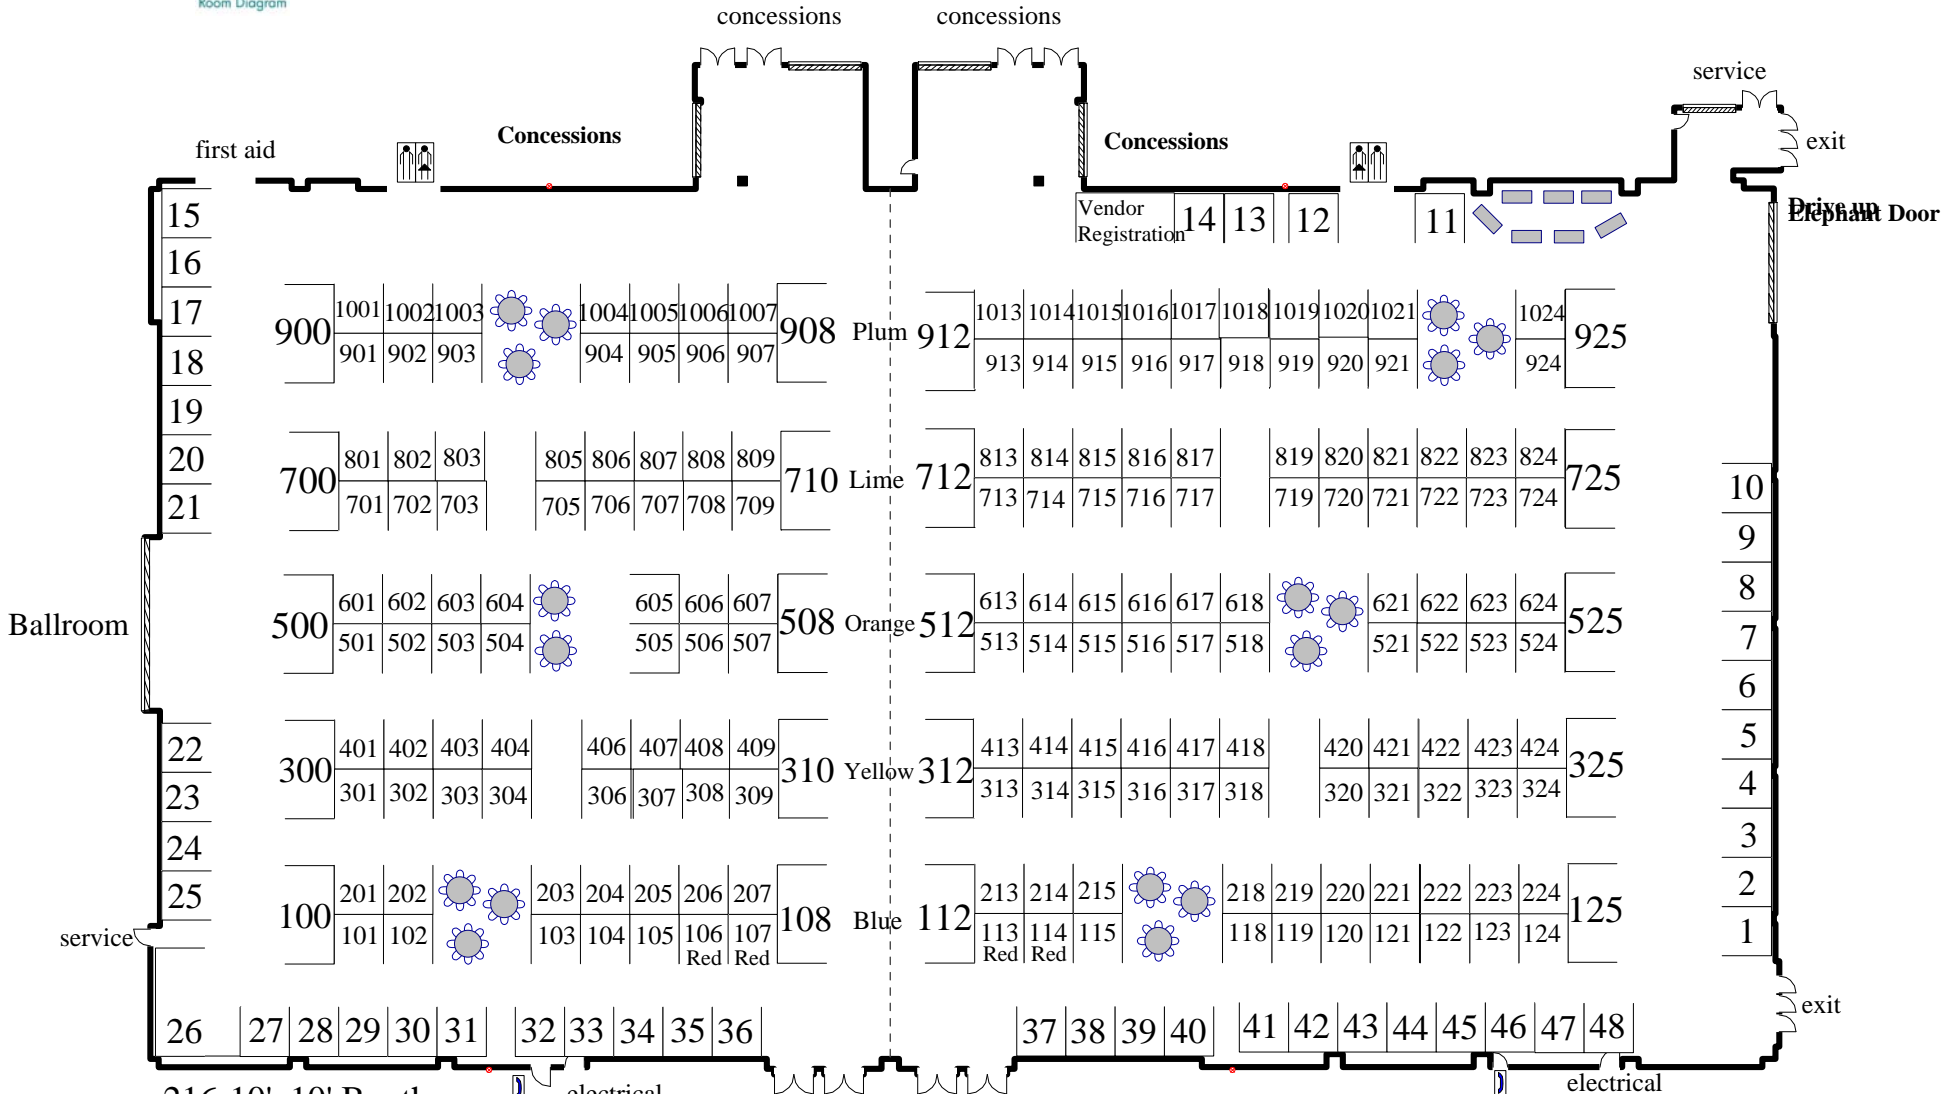

2020 Winter Texan Expo

Exhibit Hall

Exhibit Hall A

Exhibit Hall B

216-10'x10' Booths
20-10'x20' Booths
As of 08/15/19 JD

Row 900 - Purple
Row 700 - Green
Row 500 - Orange
Row 300 - Yellow
Row 100/Perimeter - Blue
108-115/25-31 - Red

Main Entrance