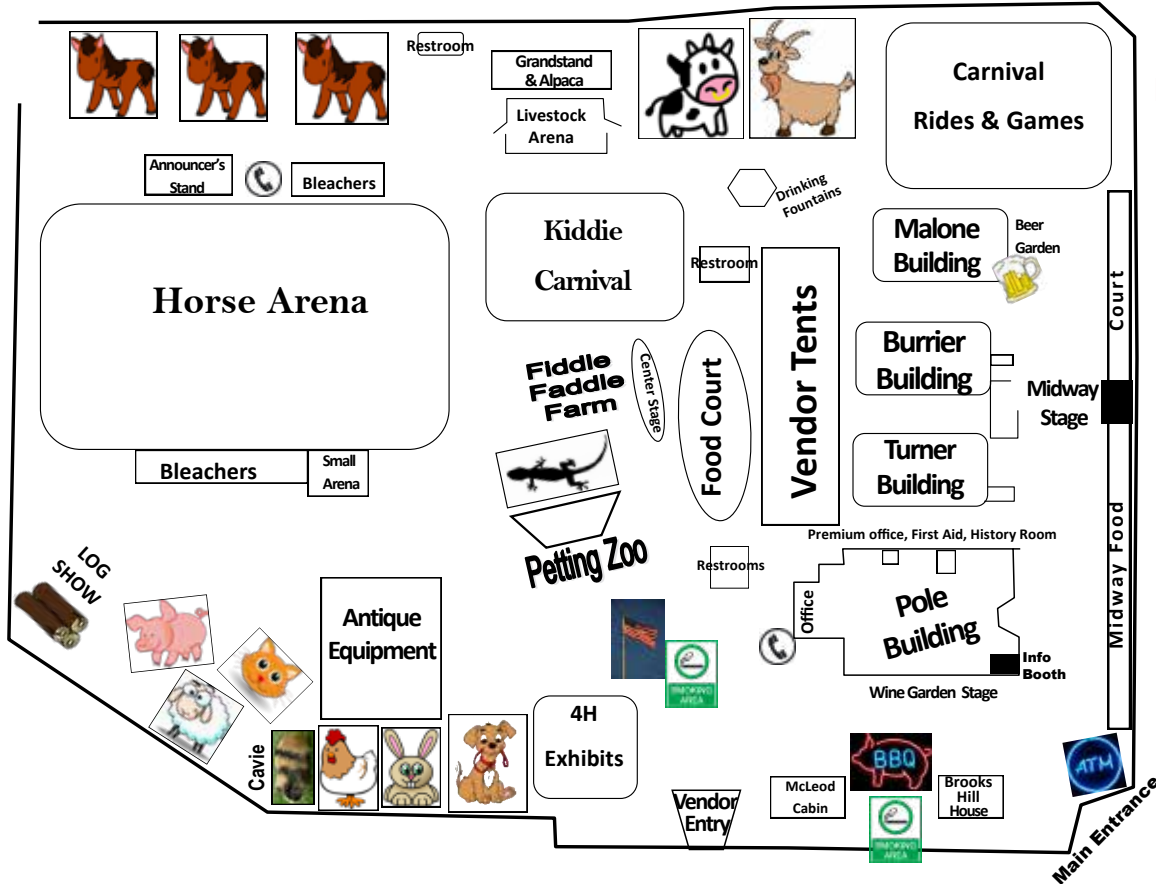

ISLAND COUNTY FAIRGROUNDS

Home of the Whidbey Island Fair

NO SMOKING
Except in designated areas.

BURRIER ANNEX

- Agricultural Displays
- Grange Displays
- FFA
- Fruit
- Grains, Grasses & Compost
- Herbs
- Honey
- Vegetables

BURRIER BUILDING

- Arts & Crafts, all age groups
- Robotics & Electronics

COFFMAN BUILDING

- 4-H Still Life Exhibits

FIDDLE FADDLE FARM

- Children's Contests & Activities

MALONE BUILDING

- Beer, Wine, Cider, Other
- Fiber Arts & Fleece
- Floral
- Needlework
- Baked Goods
- Food Preservation
- Quilting
- Sewing
- Education Display Map
- Fair Logo Design

THURSDAY, JULY 18

ALL DAY: Passports ★ Roving Artists

AM

- 9:00 **Danny Ward on Sax** **Midway Stage**
4-H Hunter Hack Horse Arena
- 9:45 4H Goat Showmanship..... Goat Arena
- 10:00 Decorate Puppets..... Fiddle Faddle Farm
4-H Dog Showmanship Dog Arena
4-H Trail.....Horse Arena
Cookie Decorating Malone Building
- 11:00 **Doug Roraback Duo****Center Stage**
Sheep Showmanship Sheep Barn
Storytime after clown Fiddle Faddle Farm
Clucky Show **Poultry Barn**
Paint with Paper Floral/Malone Building
Cookie Decorating Malone Building