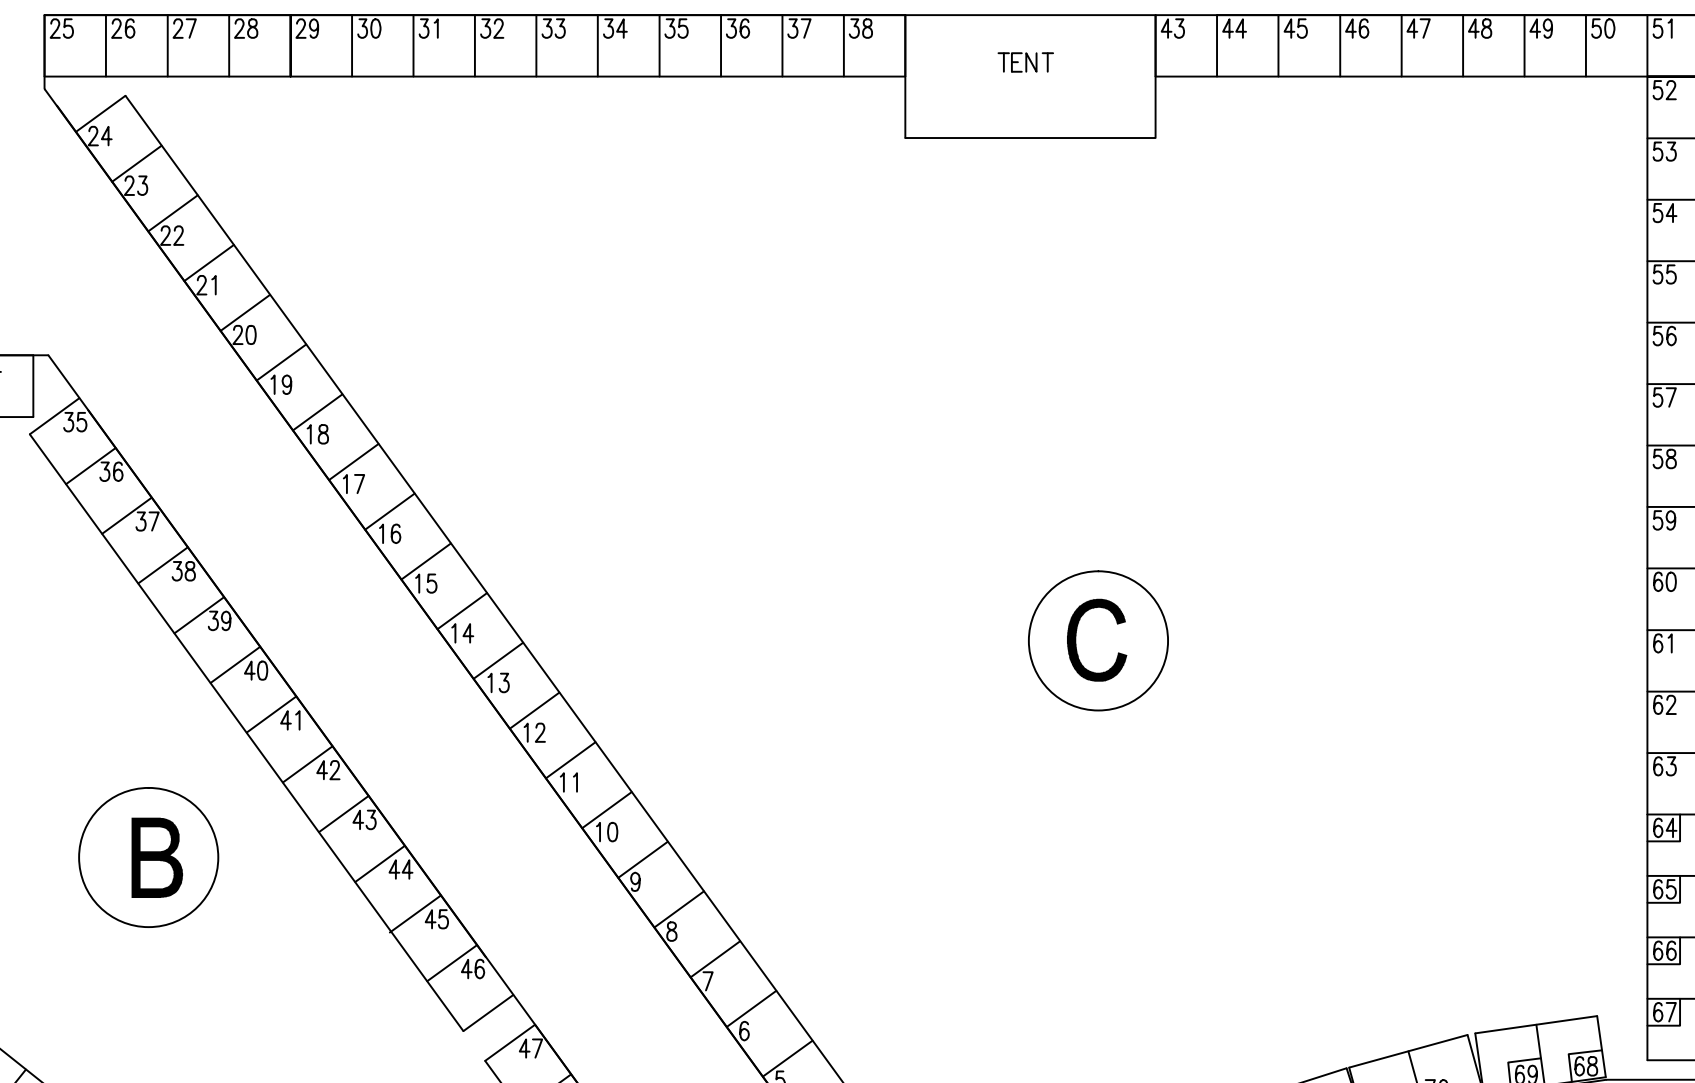

BEAUMONT FIRE DEPT.
BEAUMONT EMS
RED CROSS

MIDWAY

ARENA

AMPHITHEATER

ENTRY TO EXHIBIT HALL

MAIN ENTRY

EXHIBIT BLDG.